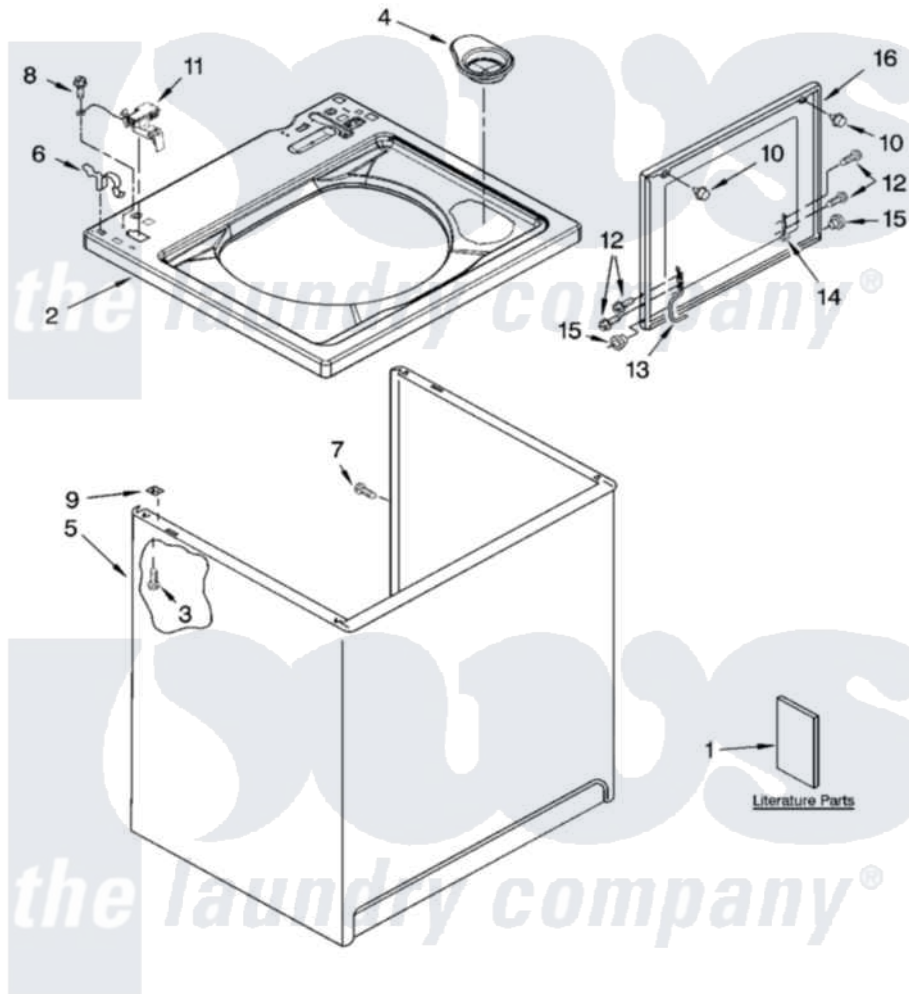

Whirlpool 7MWT96720SN0 01 - TOP AND CABINET PARTS

TOP AND CABINET PARTS

For Models: 7MWT96720SM0, 7MWT96720SN0
(White/Metallic) (Biscuit/Metallic)

AUTOMATIC
WASHER

6-06 Litho in U.S.A. (drd)

1

Part No. 8181320

Whirlpool [Residential Whirlpool 7MWT96720SN0 Washer Parts](#) Parts Diagram 01 - TOP AND CABINET PARTS
Click on the part number to view part

Item	Original Part Number	Replaced By	Status	Part Description
1	W10071230		Not Available	Installation Instructions
"	8558669		Not Available	Feature Sheet
"	8539806		Not Available	Use & Care Guide
"	8577178		Not Available	Energy Guide (Mexico)
"	W10038030		Not Available	Wiring Diagram
2	8566017			Top
"	8580044			Top
3	3390631			Screw, 10-16 X 3/8
4	8566266			Dispenser, Bleach
5	63424			Cabinet
"	3954357			Cabinet
6	62780			Clip, Top And Cabinet And Rear Panel
7	3357011	308685		Side Trim)
8	3351614			Screw, Gearcase Cover Mounting
9	62750			Spacer, Cabinet To Top (4)