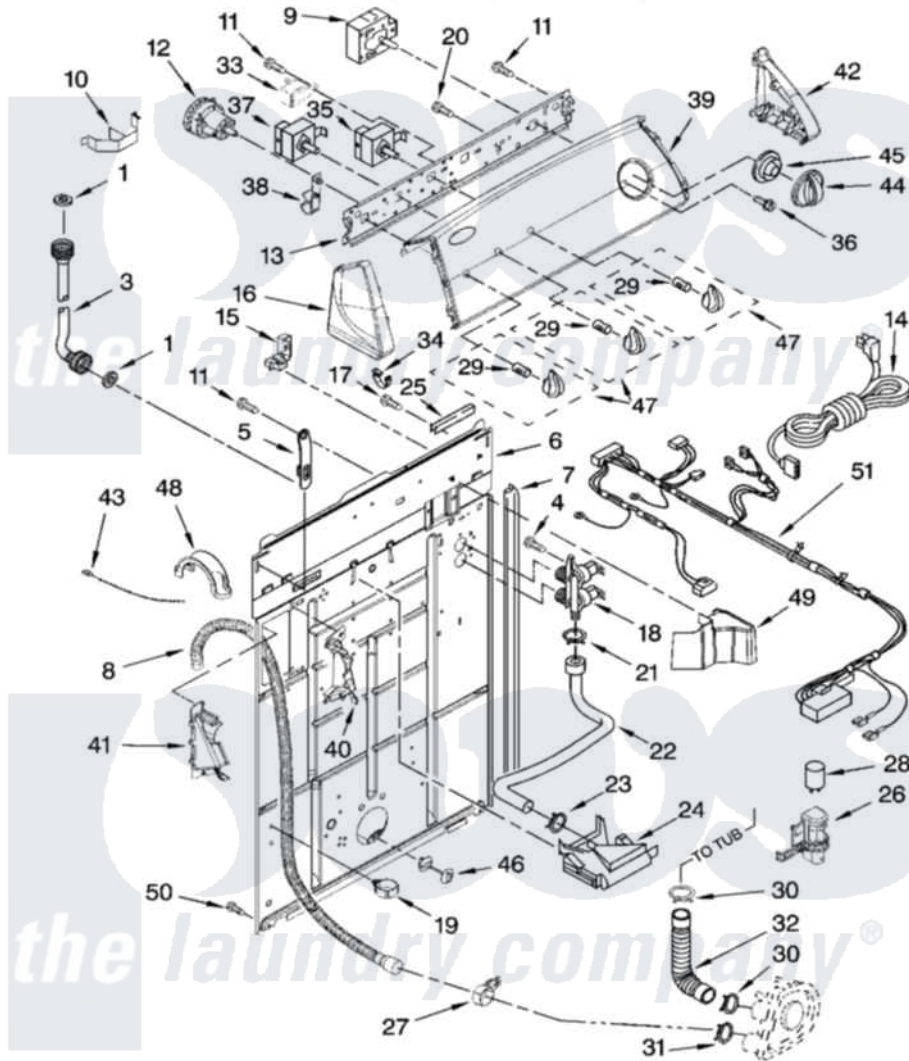

## CONTROLS AND REAR PANEL PARTS

For Models: 7MWT96720SM0, 7MWT96720SN0  
(White/Metallic) (Biscuit/Metallic)

8181320

3

Whirlpool [Residential Whirlpool 7MWT96720SN0 Washer Parts](#) Parts Diagram 02 - CONTROLS AND REAR PANEL PARTS

[Click on the part number to view part](#)

Item	Original Part Number	Replaced By	Status	Part Description
1	3976300	<a href="#">16123</a>		Washer Inlet-Hose Miscellaneous Parts Must be Ordered Separately.
3	8571377	<a href="#">89503</a>		Hose-Inlet
"	8571378	<a href="#">89503</a>		Hose-Inlet
4	<a href="#">9740848</a>			Screw, Mixing Valve Mounting
5	<a href="#">8568314</a>			Strap, Console
6	<a href="#">8318015</a>			Panel, Rear
7	<a href="#">62747</a>			Pad, Rear Panel
8	8559373	<a href="#">W10096921</a>		Drain Hose Assembly
9	<a href="#">3951702</a>			Timer, Control
10	<a href="#">8055003</a>			Clip, Harness And Pressure Switch
11	<a href="#">90767</a>			Screw, 8A X 3/8 HeX Washer Head Tapping
12	3366845	<a href="#">W10339326</a>		Switch-WL
13	<a href="#">8566003</a>			Bracket, Control