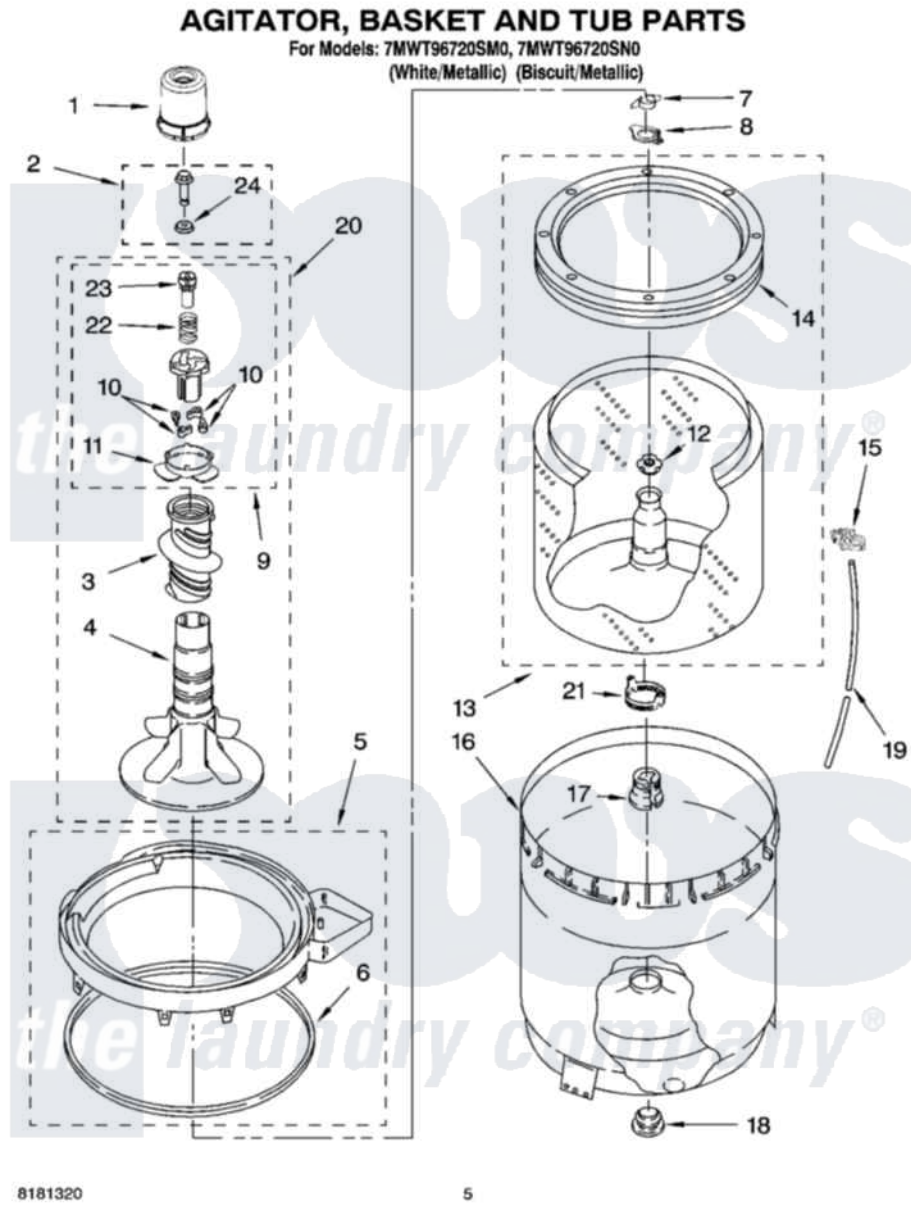

# Whirlpool 7MWT96720SN0 03 - AGITATOR, BASKET AND TUB PARTS

8181320

5

Whirlpool Residential Whirlpool 7MWT96720SN0 Washer Parts Parts Diagram 03 - AGITATOR, BASKET AND TUB PARTS

[Click on the part number to view part](#)

Item	Original Part Number	Replaced By	Status	Part Description
1	<a href="#">8528278</a>			Dispenser, Fabric Softener
2	<a href="#">358237</a>			Screw And Washer
3	<a href="#">3946996</a>			Auger, Agitator
4	<a href="#">3947517</a>			Agitator
5	8528150	<a href="#">W10445870</a>		Ring-Tub
6	<a href="#">3976308</a>			Gasket, Tub Ring
7	<a href="#">3354845</a>			Clip, Agitator
8	<a href="#">8543666</a>			Washer, Agitator
9	<a href="#">8537433</a>			Cam, Driven
10	3366877	<a href="#">80040</a>		Dog-Agitator
11	<a href="#">8055141</a>			Bearing-Driven Cam
12	<a href="#">21366</a>			Nut, Spanner
13	8526016	<a href="#">W10389328</a>		Clothes Container, Assembly
14	8519788	<a href="#">387240</a>		Ring, Balance
15	<a href="#">2219077</a>			Clip, Pressure Switch Hose
16	<a href="#">63849</a>			Strain Relief, Power Cord

17	<a href="#">389140</a>		Tub Block, Basket Drive
18	<a href="#">383727</a>		Gasket, Centerpodt
19	3347780	<a href="#">353244</a>	Hose, Pressure Switch
20	<a href="#">8538246</a>		Agitator
21	<a href="#">8577198</a>		Filter, Lint
22	<a href="#">3946997</a>		Spring, Compression
23	<a href="#">8533540</a>		Retainer, Spring
24	<a href="#">3949550</a>		Washer