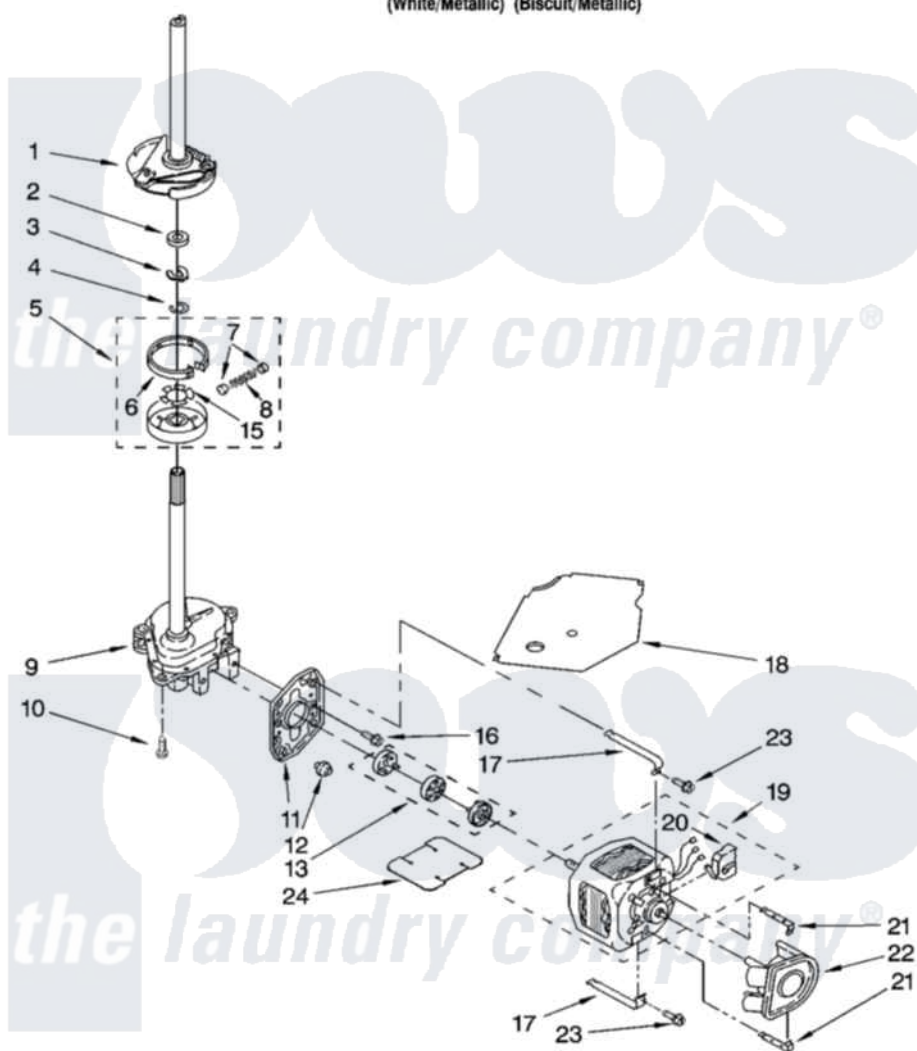

Whirlpool 7MWT96720SN0 04 - BRAKE, CLUTCH, GEARCASE, MOTOR AND PUMP PARTS

BRAKE, CLUTCH, GEARCASE, MOTOR AND PUMP PARTS

For Models: 7MWT96720SM0, 7MWT96720SN0

(White/Metallic) (Biscuit/Metallic)

8181320

7

Whirlpool [Residential Whirlpool 7MWT96720SN0 Washer Parts](#) Parts Diagram 04 - BRAKE, CLUTCH, GEARCASE, MOTOR AND PUMP PARTS

[Click on the part number to view part](#)

Item	Original Part Number	Replaced By	Status	Part Description
1	388952	285792		Basketdrive
2	63292			Washer, Spin Tube Thrust
3	62697	W10080230		Ring, Spin Tube Support
4	63283	285353		Ring
5	3951311	285785		Clutch
6	3951308	285790		Lining
7	62646			Cap, Clutch Spring
8	3946792			Spring And Damper Assembly
9	8532118	3360629		Gearcase
10	3357334	3400516		Screw Anti-Rattle
11	62611			Plate, Motor Mount To Gearcase
12	62691			Grommet, Motor
13	285753	285753A		Coupling
15	3355454			Clip, Main Drive

16	3400516		Screw Anti-Rattle
17	3349637	W10086010	Retainer, Motor
18	3362089		Shield, Tub To Motor
19	8528157	661600	Motor, Main Drive
20	3952056		Switch, Main Drive Motor
21	8546127		Retainer, Pump
22	3363394		Pump
23	3387485	273556	Screw, 10-16 X 5/8
24	8316060		Shield, Tub To Motor