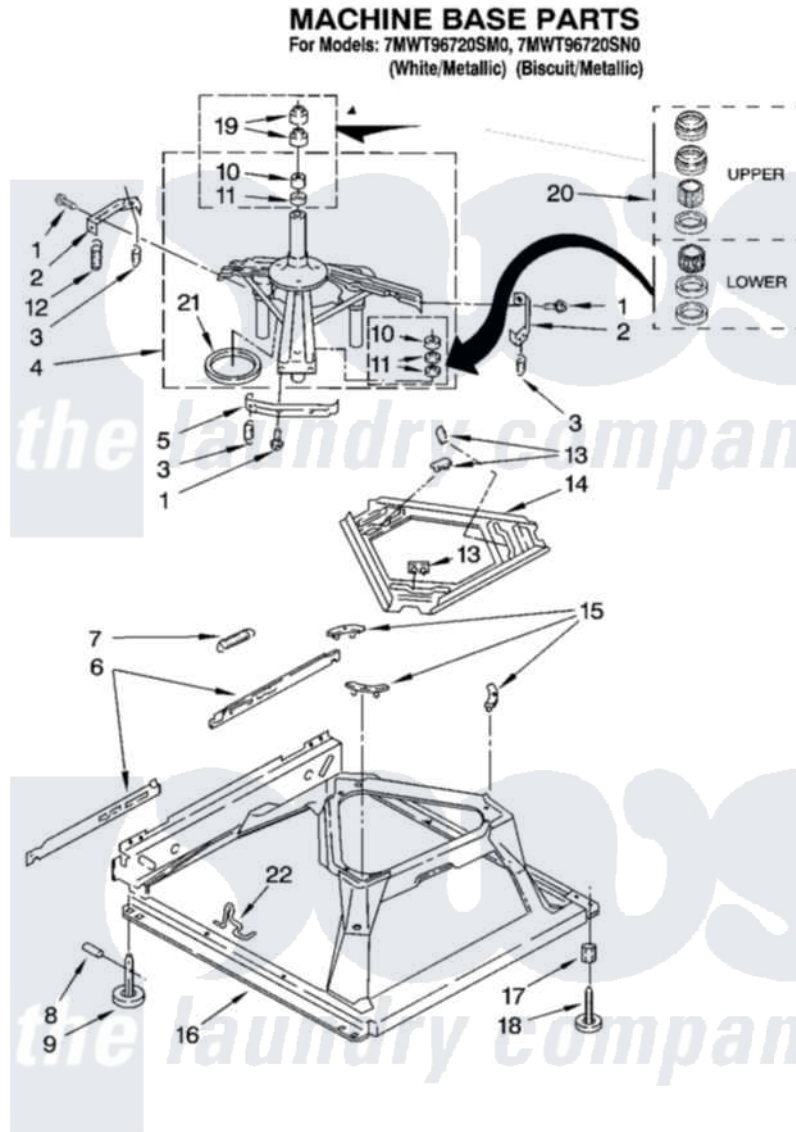

# Whirlpool 7MWT96720SN0 05 - MACHINE BASE PARTS

8

6181320

Whirlpool [Residential Whirlpool 7MWT96720SN0 Washer Parts](#) Parts Diagram 05 - MACHINE BASE PARTS  
Click on the part number to view part

Item	Original Part Number	Replaced By	Status	Part Description
1	<a href="#">3400076</a>			Screw, Bracket Mounting
2	<a href="#">64067</a>			Bracket, Spring Outer
3	<a href="#">63907</a>			Spring, Suspension
4	8575214	<a href="#">280184</a>		Support
5	<a href="#">64065</a>			Bracket, Spring Outer
6	<a href="#">63466</a>			Link, Leveling Mechanism
7	62597	<a href="#">8316845</a>		Spring
8	<a href="#">62837</a>			Pin, Knurled
9	62596	<a href="#">285244</a>		Feet-Leveling
10	<a href="#">8546455</a>			Bearing, Centerpost
11	357409	<a href="#">359449</a>		Seal, Agitator Shaft
12	388492	<a href="#">W10250667</a>		Spring, Counterweight
13	62568	<a href="#">285219</a>		Pad
14	<a href="#">3946509</a>			Plate, Suspension
15	3363660	<a href="#">285744</a>		Pad
16	3946512	<a href="#">285771</a>		Base

17	<a href="#">3359452</a>	Nut, Lock	
18	<a href="#">W10001130</a>	Foot, Leveling	
19	356934	<a href="#">8577376</a>	Seal, Centerpost
20	<a href="#">285203</a>	Centerpost Bearing Kit	
21	<a href="#">63134</a>	Ring, Sound Deadening	
22	63806	<a href="#">W10145155</a>	Retainer, Suspension Spring