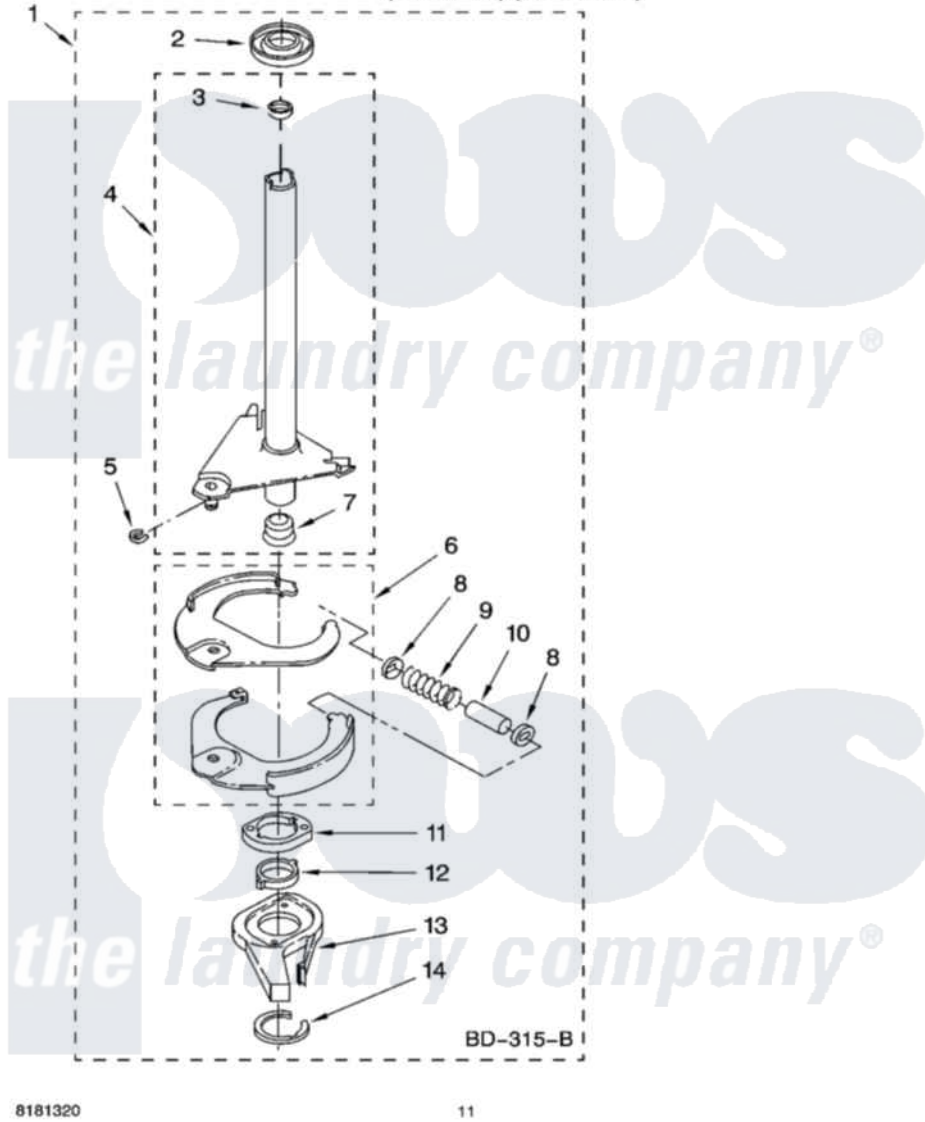

# Whirlpool 7MWT96720SN0 07 - BRAKE AND DRIVE TUBE PARTS

## BRAKE AND DRIVE TUBE PARTS

For Models: 7MWT96720SM0, 7MWT96720SN0  
(White/Metallic) (Biscuit/Metallic)

8181320

11

Whirlpool Residential Whirlpool 7MWT96720SN0 Washer Parts Parts Diagram 07 - BRAKE AND DRIVE TUBE PARTS

Click on the part number to view part

Item	Original Part Number	Replaced By	Status	Part Description
1	388952	<a href="#">285792</a>		Basketdrive
2	<a href="#">62658</a>			Ring, Thrust
3	<a href="#">356427</a>			Seal, Spin Pinion
4	64027	<a href="#">64208</a>		Tube-Spin
5	64035	<a href="#">W10083190</a>		Ring, Retaining
6	64232	<a href="#">285438</a>		Shoe-Brake
7	62703	<a href="#">8546462</a>		"T" Bearing, Spin Tube
8	3353956	<a href="#">285658</a>		Sleeve
9	387806		Not Available	Spring, Brake
10	3355360	<a href="#">285658</a>		Sleeve
11	661516	<a href="#">8546461</a>		Cam, Brake Release
12	<a href="#">63022</a>			Sleeve, Cam
13	64194	<a href="#">285790</a>		Lining
14	90368	<a href="#">W10083200</a>		Ring, Retaining
"	BLANK		Not Available	Following Parts Not Illustrated
"	<a href="#">285208</a>			Lubricant