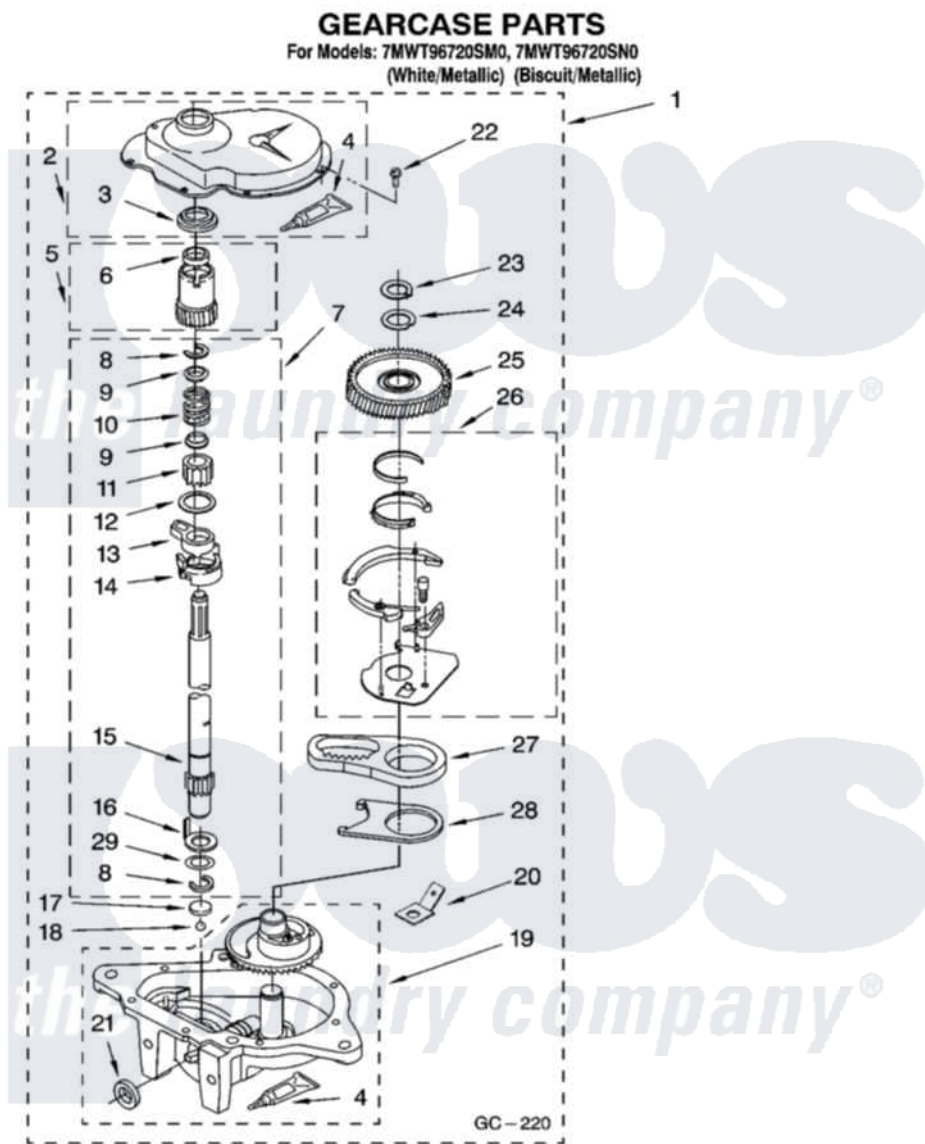

**Whirlpool 7MWT96720SN0 08 - GEARCASE PARTS, OPTIONAL PARTS
(NOT INCLUDED)**

12

8181320

Whirlpool [Residential Whirlpool 7MWT96720SN0 Washer Parts](#) Parts Diagram 08 - GEARCASE PARTS, OPTIONAL PARTS (NOT INCLUDED)

[Click on the part number to view part](#)

Item	Original Part Number	Replaced By	Status	Part Description
1	8532118	3360629		Gearcase
2	285202			Cover, Gearcase
3	3349985			Seal, Gearcase Cover
4	285195			Sealer Sealer, Gasket
5	63320	285362		Gear and Pinion
6	356427			Seal, Spin Pinion
7	389387			Shaft, Agitator
8	90369		Not Available	Ring, Retaining (2)
9	62677			Retainer, Spring
10	62676			Spring, Agitator
11	63273	285509		Shaft, Agitator
12	62619			Washer, Agitator Gear
13	62580	285206		Cam-Agitator
14	62581	285206		Cam-Agitator
15	285509			Shaft, Agitator