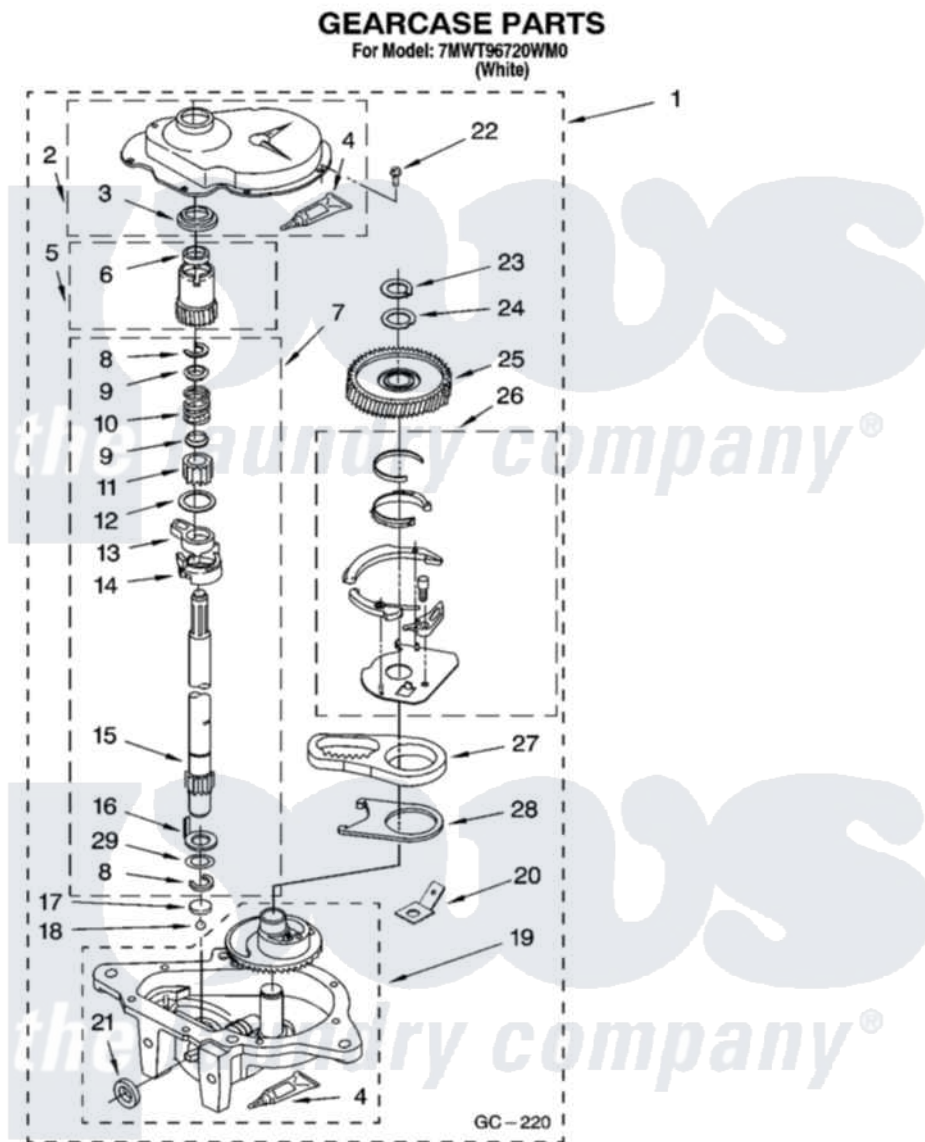

Whirlpool 7MWT96720WM0 08 - GEARCASE PARTS

12

W10254673

Whirlpool [Residential Whirlpool 7MWT96720WM0 Washer Parts](#) Parts Diagram 08 - GEARCASE PARTS
Click on the part number to view part

Item	Original Part Number	Replaced By	Status	Part Description
1	8532118	3360629		Gearcase
2	285202			Cover, Gearcase
3	3349985			Seal, Gearcase Cover
4	285195			Sealer Sealer, Gasket
5	63320	285362		Gear and Pinon
6	356427			Seal, Spin Pinion
7	389387			Shaft, Agitator
8	90369		Not Available	Ring, Retaining (2)
9	62677			Retainer, Spring
10	62676			Spring, Agitator
11	63273	285509		Shaft, Agitator
12	62619			Washer, Agitator Gear
13	62580	285206		Cam-Agitator
14	62581	285206		Cam-Agitator
15	285509			Shaft, Agitator
16	62618			Washer, Cam Thrust

17	16018	285205	Bearing
18	85529	285205	Bearing
19	389230	285515	Gearcase
20	3949116	Not Available	BLOCK TAB, TERMINAL
21	285352		Seal Kit, Thrust Plug
22	3351614		Screw, Gearcase Cover Mounting
23	3362552	285765	Ring-Retrn
24	285735	285766	Washer Kit, Thrust
25	62570	285362	Gear and Pinon
26	388253	999516	Shelf-Glas
27	3349296	8546456	Rack, Connecting
28	62621		Actuator, Shift
29	388815		Washer, Intermediate 1 3976263 Miscellaneous Parts Bag 2 3976300 Washer, Inlet Hose 3 3366913 Clamp, Hose