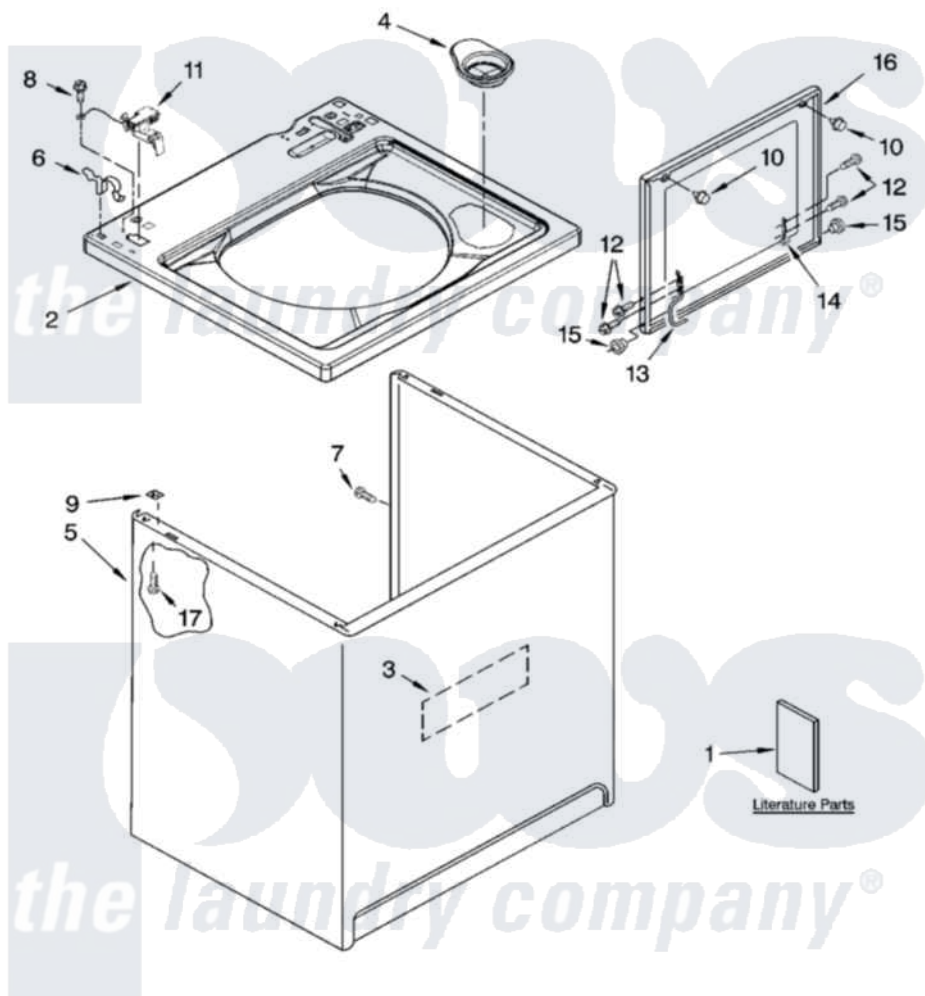

# Whirlpool 7MWT96740SM0 01 - TOP AND CABINET PARTS

## TOP AND CABINET PARTS

For Models: 7MWT96740SM0, 7MWT96740SN0  
(White/Metallic) (Biscuit/Metallic)

AUTOMATIC  
WASHER

5-06 Litho in U.S.A. (drd)

1

Part No. 8181198

Whirlpool [Residential Whirlpool 7MWT96740SM0 Washer Parts](#) Parts Diagram 01 - TOP AND CABINET PARTS

[Click on the part number to view part](#)

Item	Original Part Number	Replaced By	Status	Part Description
1	W10071230		Not Available	Installation Instructions
"	8558669		Not Available	Feature Sheet
"	8539806		Not Available	Use & Care Guide
"	8577178		Not Available	Energy Guide (Mexico)
"	8542634		Not Available	Wiring Diagram
2	<a href="#">8566017</a>			Top
"	<a href="#">8580044</a>			Top
3	<a href="#">3976348</a>			Absorber, Sound
4	<a href="#">8566266</a>			Dispenser, Bleach
5	<a href="#">63424</a>			Cabinet
"	<a href="#">3954357</a>			Cabinet
6	<a href="#">62780</a>			Clip, Top And Cabinet And Rear Panel
7	3357011	<a href="#">308685</a>		Side Trim )
8	<a href="#">3351614</a>			Screw, Gearcase Cover Mounting
9	62750			Spacer, Cabinet To Top (4)

10	<a href="#">9724509</a>		Bumper, Lid
11	<a href="#">8318084</a>		Switch, Lid
12	355274	<a href="#">W10119828</a>	Screw, Lid Hinge Mounting
13	8559336	<a href="#">W10225136</a>	Hinge 7 Pad Assembly
14	<a href="#">91770</a>		Hinge, Lid
15	<a href="#">8319539</a>		Bearing, Lid Hinge
16	<a href="#">8541777</a>		Lid
"	8577112	<a href="#">W10193862</a>	Lid
17	<a href="#">3390631</a>		Screw, 10-16 X 3/8