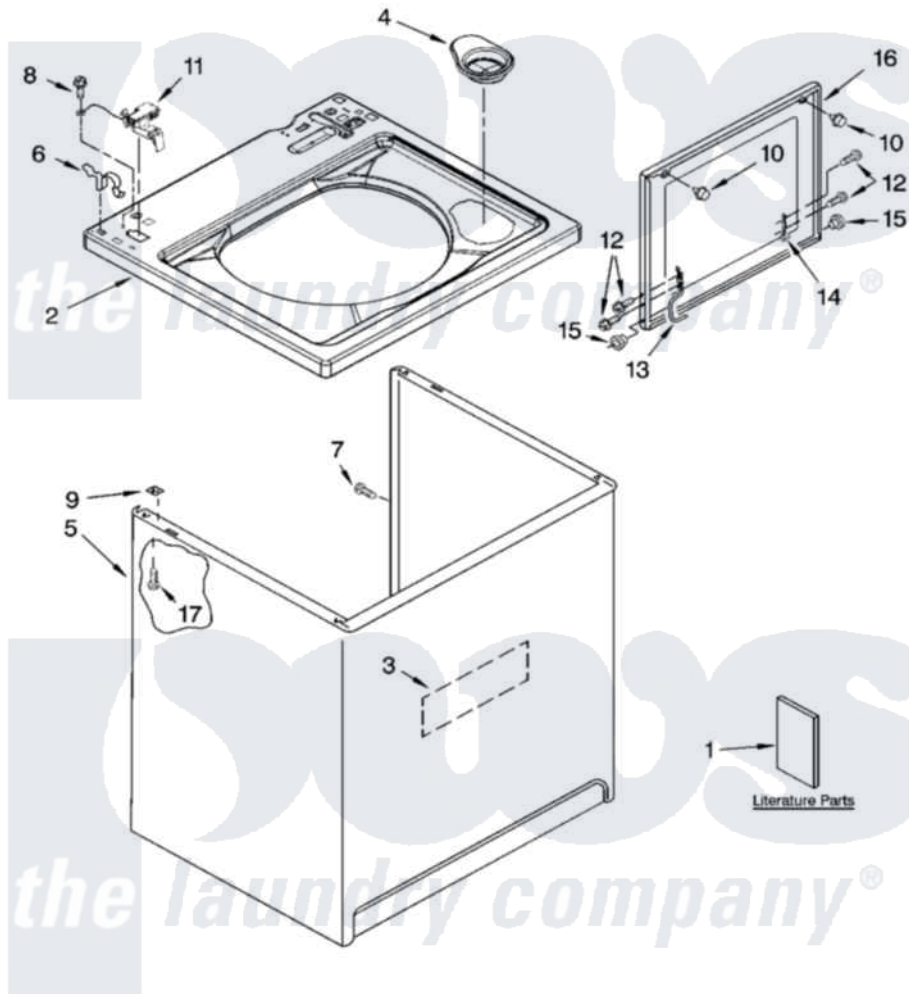

# Whirlpool 7MWT96740SN0 01 - TOP AND CABINET PARTS

## TOP AND CABINET PARTS

For Models: 7MWT96740SM0, 7MWT96740SN0  
(White/Metallic) (Biscuit/Metallic)

AUTOMATIC  
WASHER

5-06 Litho in U.S.A. (drd)

1

Part No. 8181198

Whirlpool [Residential Whirlpool 7MWT96740SN0 Washer Parts](#) Parts Diagram 01 - TOP AND CABINET PARTS  
Click on the part number to view part

Item	Original Part Number	Replaced By	Status	Part Description
1	W10071230		Not Available	Installation Instructions
"	8558669		Not Available	Feature Sheet
"	8539806		Not Available	Use & Care Guide
"	8577178		Not Available	Energy Guide (Mexico)
"	8542634		Not Available	Wiring Diagram
2	<a href="#">8566017</a>			Top
"	<a href="#">8580044</a>			Top
3	<a href="#">3976348</a>			Absorber, Sound
4	<a href="#">8566266</a>			Dispenser, Bleach
5	<a href="#">63424</a>			Cabinet
"	<a href="#">3954357</a>			Cabinet
6	<a href="#">62780</a>			Clip, Top And Cabinet And Rear Panel
7	3357011	<a href="#">308685</a>		Side Trim )
8	<a href="#">3351614</a>			Screw, Gearcase Cover Mounting
9	62750			Spacer, Cabinet To Top (4)

10	<a href="#">9724509</a>		Bumper, Lid
11	<a href="#">8318084</a>		Switch, Lid
12	355274	<a href="#">W10119828</a>	Screw, Lid Hinge Mounting
13	8559336	<a href="#">W10225136</a>	Hinge 7 Pad Assembly
14	<a href="#">91770</a>		Hinge, Lid
15	<a href="#">8319539</a>		Bearing, Lid Hinge
16	<a href="#">8541777</a>		Lid
"	8577112	<a href="#">W10193862</a>	Lid
17	<a href="#">3390631</a>		Screw, 10-16 X 3/8