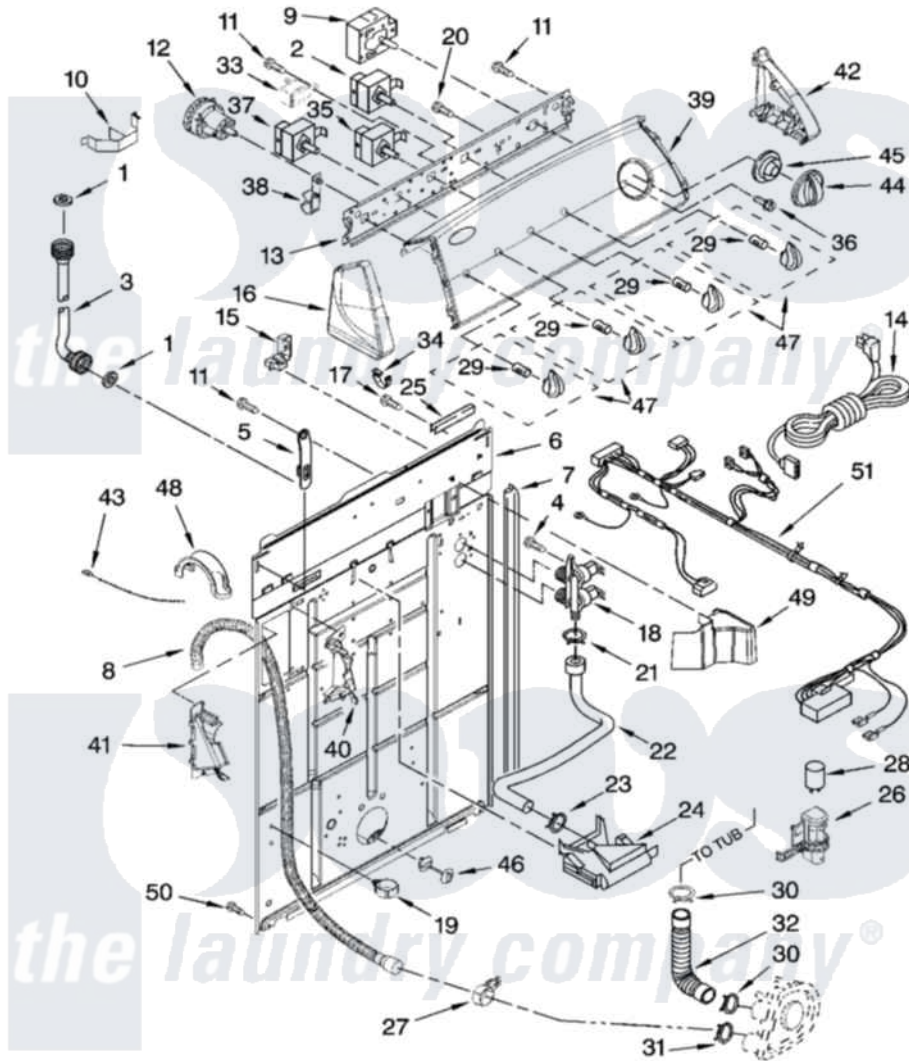

Whirlpool 7MWT96740SN0 02 - CONTROLS AND REAR PANEL PARTS

CONTROLS AND REAR PANEL PARTS

For Models: 7MWT96740SM0, 7MWT96740SN0
(White/Metallic) (Biscuit/Metallic)

8181198

3

Whirlpool [Residential Whirlpool 7MWT96740SN0 Washer Parts](#) Parts Diagram 02 - CONTROLS AND REAR PANEL PARTS

[Click on the part number to view part](#)

Item	Original Part Number	Replaced By	Status	Part Description
1	3976300	16123		Washer Inlet-Hose Miscellaneous Parts Must be Ordered Separately.
2	3949187	W10168262		Switch, Rotary
3	8571377	89503		Hose-Inlet
"	8571378	89503		Hose-Inlet
4	9740848			Screw, Mixing Valve Mounting
5	8568314			Strap, Console
6	8318015			Panel, Rear
7	62747			Pad, Rear Panel
8	8559373	W10096921		Drain Hose Assembly
9	3951702			Timer, Control
10	8055003			Clip, Harness And Pressure Switch
11	90767			Screw, 8A X 3/8 HeX Washer Head Tapping
12	3366845	W10339326		Switch-WL