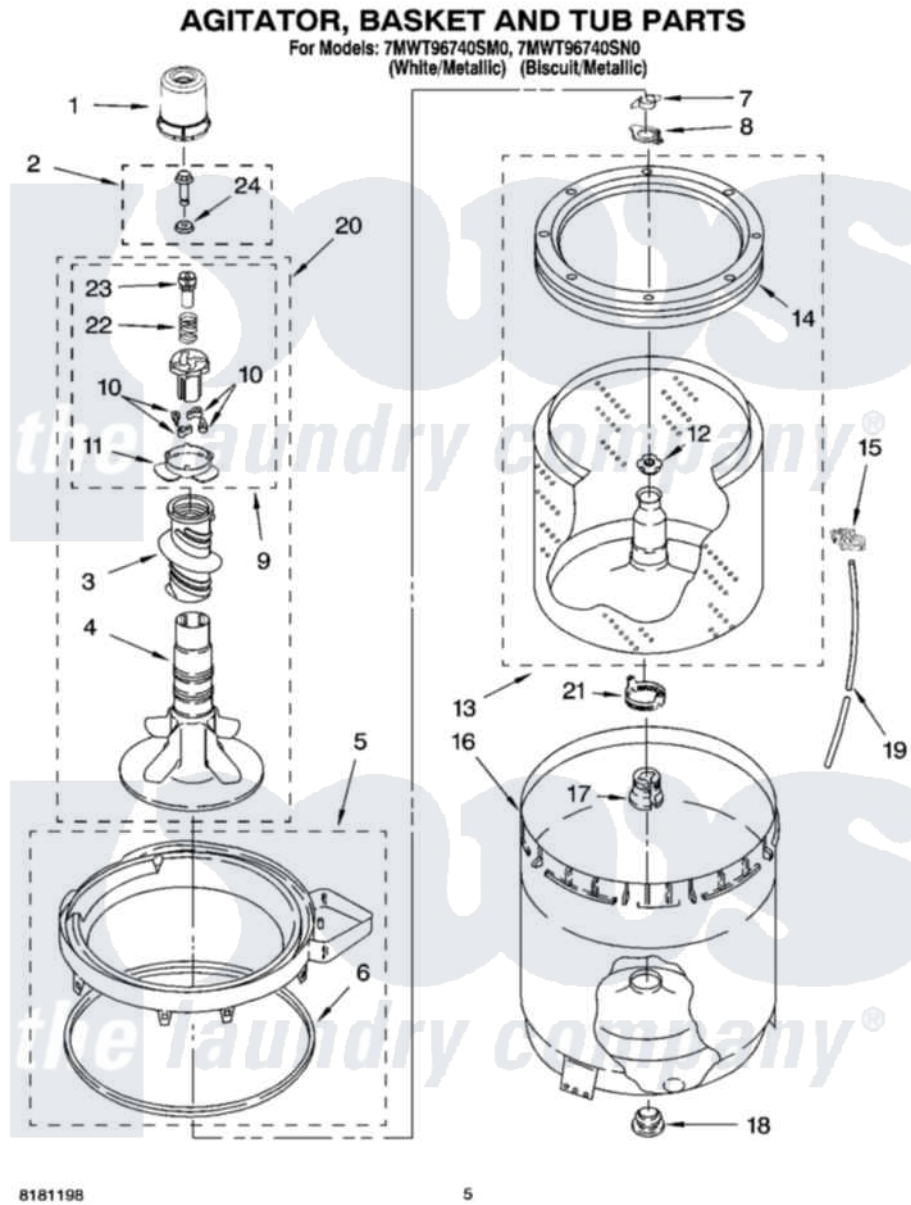

Whirlpool 7MWT96740SN0 03 - AGITATOR, BASKET AND TUB PARTS

8181198

5

Whirlpool [Residential Whirlpool 7MWT96740SN0 Washer Parts](#) Parts Diagram 03 - AGITATOR, BASKET AND TUB PARTS

[Click on the part number to view part](#)

Item	Original Part Number	Replaced By	Status	Part Description
1	8528278			Dispenser, Fabric Softener
2	358237			Screw And Washer
3	3946996			Auger, Agitator
4	3947517			Agitator
5	8528150	W10445870		Ring-Tub
6	3976308			Gasket, Tub Ring
7	3354845			Clip, Agitator
8	8543666			Washer, Agitator
9	8537433			Cam, Driven
10	3366877	80040		Dog-Agitator
11	8055141			Bearing-Driven Cam
12	21366			Nut, Spanner
13	8526016	W10389328		Clothes Container, Assembly
14	8519788	387240		Ring, Balance
15	2219077			Clip, Pressure Switch Hose
16	63849			Strain Relief, Power Cord

17	389140		Tub Block, Basket Drive
18	383727		Gasket, Centerpodt
19	3347780	353244	Hose, Pressure Switch
20	8538246		Agitator
21	8577198		Filter, Lint
22	3946997		Spring, Compression
23	8533540		Retainer, Spring
24	3949550		Washer