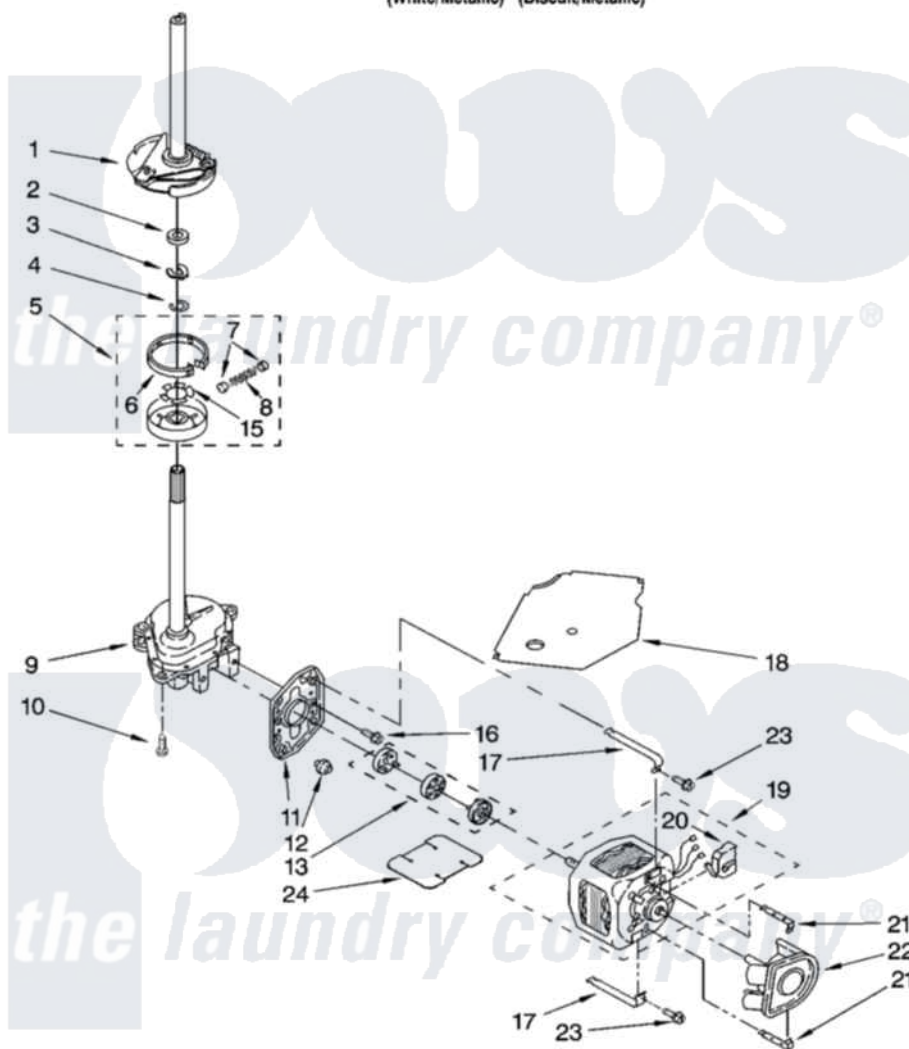

# Whirlpool 7MWT96740SN0 04 - BRAKE, CLUTCH, GEARCASE, MOTOR AND PUMP PARTS

## BRAKE, CLUTCH, GEARCASE, MOTOR AND PUMP PARTS

For Models: 7MWT96740SM0, 7MWT96740SN0  
(White/Metallic) (Biscuit/Metallic)

8181198

7

Whirlpool [Residential Whirlpool 7MWT96740SN0 Washer Parts](#) Parts Diagram 04 - BRAKE, CLUTCH, GEARCASE, MOTOR AND PUMP PARTS

[Click on the part number to view part](#)

Item	Original Part Number	Replaced By	Status	Part Description
1	388952	<a href="#">285792</a>		Basketdrive
2	<a href="#">63292</a>			Washer, Spin Tube Thrust
3	62697	<a href="#">W10080230</a>		Ring, Spin Tube Support
4	63283	<a href="#">285353</a>		Ring
5	3951311	<a href="#">285785</a>		Clutch
6	3951308	<a href="#">285790</a>		Lining
7	<a href="#">62646</a>			Cap, Clutch Spring
8	<a href="#">3946792</a>			Spring And Damper Assembly
9	8532118	<a href="#">3360629</a>		Gearcase
10	3357334	<a href="#">3400516</a>		Screw Anti-Rattle
11	<a href="#">62611</a>			Plate, Motor Mount To Gearcase
12	<a href="#">62691</a>			Grommet, Motor
13	285753	<a href="#">285753A</a>		Coupling
15	<a href="#">3355454</a>			Clip, Main Drive

16	<a href="#">3400516</a>		Screw Anti-Rattle
17	3349637	<a href="#">W10086010</a>	Retainer, Motor
18	<a href="#">3362089</a>		Shield, Tub To Motor
19	8528157	<a href="#">661600</a>	Motor, Main Drive
20	<a href="#">3952056</a>		Switch, Main Drive Motor
21	<a href="#">8546127</a>		Retainer, Pump
22	<a href="#">3363394</a>		Pump
23	3387485	<a href="#">273556</a>	Screw, 10-16 X 5/8
24	<a href="#">8316060</a>		Shield, Tub To Motor