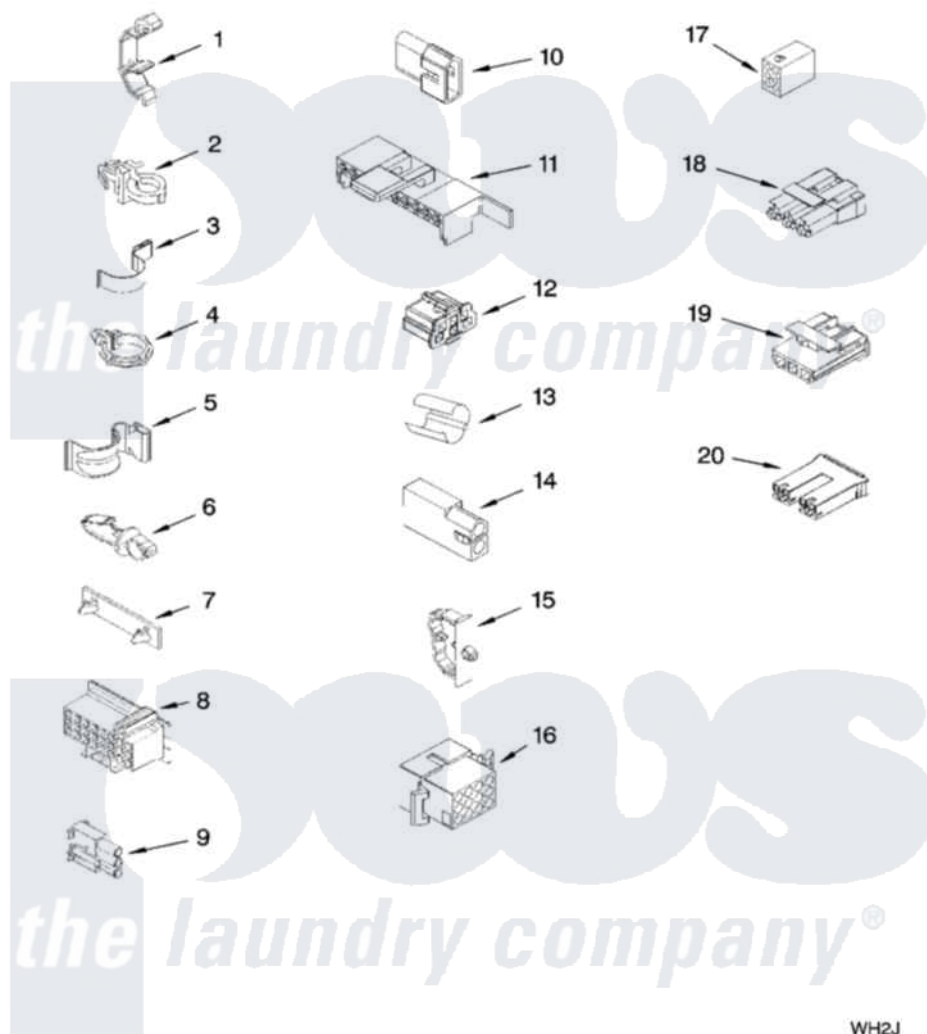

Whirlpool 7MWT96740SN0 06 - WIRING HARNESS PARTS

WIRING HARNESS PARTS

For Models: 7MWT96740SM0, 7MWT96740SN0
(White/Metallic) (Biscuit/Metallic)

8181198

9

WH2J

Whirlpool [Residential Whirlpool 7MWT96740SN0 Washer Parts](#) Parts Diagram 06 - WIRING HARNESS PARTS

[Click on the part number to view part](#)

Item	Original Part Number	Replaced By	Status	Part Description
1	3349557			Retainer, Harness
2	388498		Not Available	Clip, Harness
3	3347812	8528351		Clip
4	3352501	8559320		Restraint, Hose
5	90016			Clip, Pressure Switch Hose
6	3390496	8281256		Clip, Harness
7	389379			Retainer, Side To Feature Panel
8	3948614			Disconnect Block
"	352089			Timer, Block Disconnect
9	62889			Receptacle, Terminal
10	353424			Plug, Terminal
11	62505			Block, Disconnect
12	3347243			Block, Disconnect
13	63523			Harness, Protector
14	717252			Receptacle, Terminal
15	3352944			Clip, Harness

16	3390423		Not Available	Block, Disconnect (12-Way) (Timer) (Use Term. 94613)
17	3347730		Not Available	Receptacle, (6-Way) (Use Term. 94613)
18	3948617	2172937		Connector
19	3360056			Connector
20	3354925			Block, Connector
"	3354926			Block, Connector