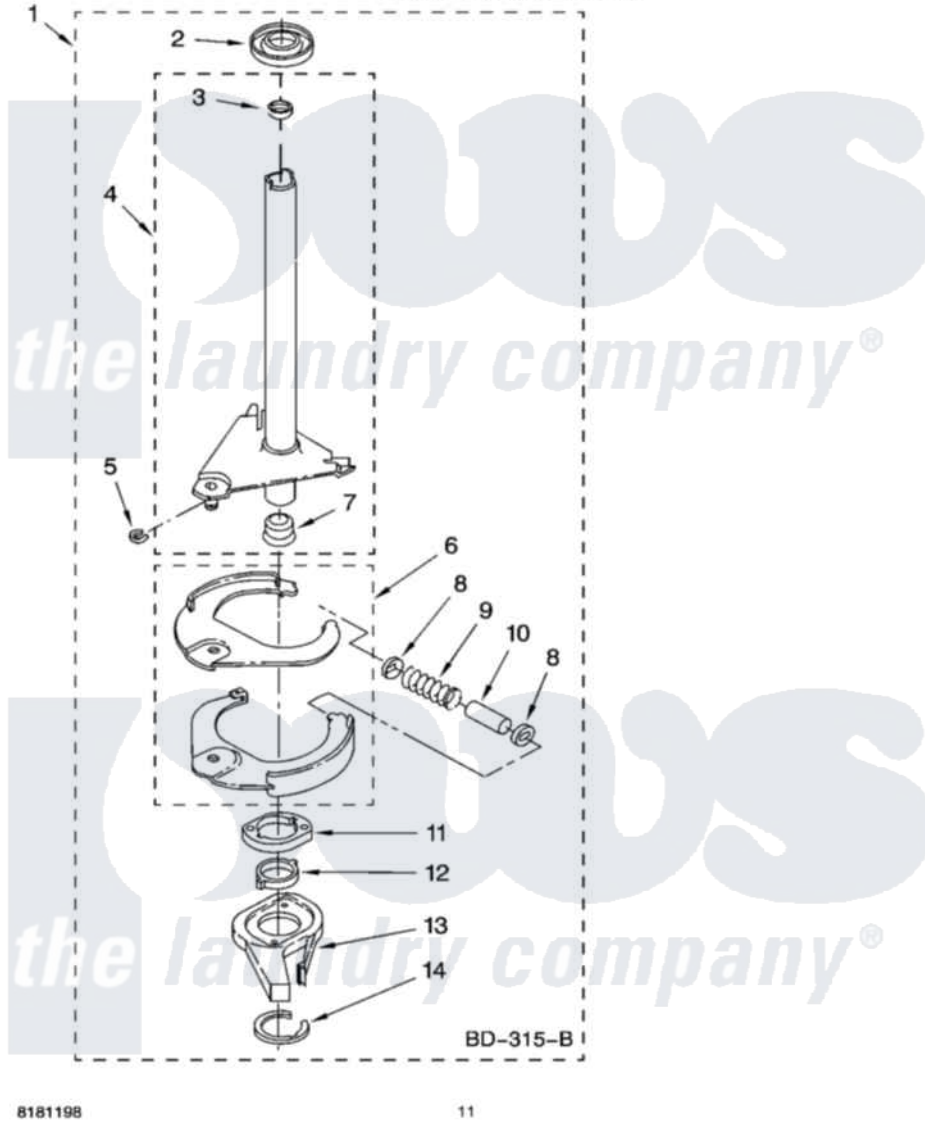

# Whirlpool 7MWT96740SN0 07 - BRAKE AND DRIVE TUBE PARTS

## BRAKE AND DRIVE TUBE PARTS

For Models: 7MWT96740SM0, 7MWT96740SN0  
(White/Metallic) (Biscuit/Metallic)

8181198

11

Whirlpool Residential Whirlpool 7MWT96740SN0 Washer Parts Parts Diagram 07 - BRAKE AND DRIVE TUBE PARTS

[Click on the part number to view part](#)

Item	Original Part Number	Replaced By	Status	Part Description
1	388952	<a href="#">285792</a>		Basketdrive
2	<a href="#">62658</a>			Ring, Thrust
3	<a href="#">356427</a>			Seal, Spin Pinion
4	64027	<a href="#">64208</a>		Tube-Spin
5	64035	<a href="#">W10083190</a>		Ring, Retaining
6	64232	<a href="#">285438</a>		Shoe-Brake
7	62703	<a href="#">8546462</a>		"T" Bearing, Spin Tube
8	3353956	<a href="#">285658</a>		Sleeve
9	387806		Not Available	Spring, Brake
10	3355360	<a href="#">285658</a>		Sleeve
11	661516	<a href="#">8546461</a>		Cam, Brake Release
12	<a href="#">63022</a>			Sleeve, Cam
13	64194	<a href="#">285790</a>		Lining
14	90368	<a href="#">W10083200</a>		Ring, Retaining
"	BLANK		Not Available	Following Parts Not Illustrated
"	<a href="#">285208</a>			Lubricant