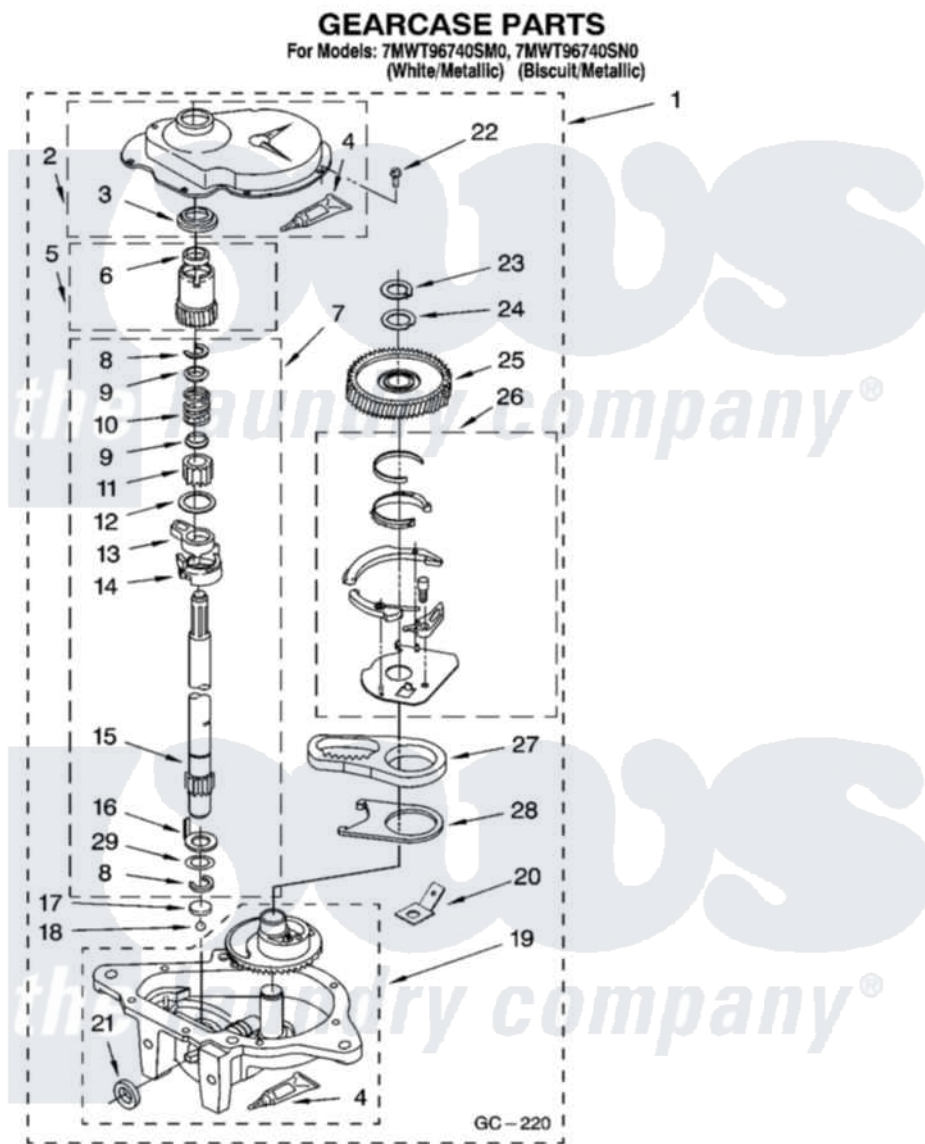

**Whirlpool 7MWT96740SN0 08 - GEARCASE PARTS, OPTIONAL PARTS
(NOT INCLUDED)**

12

8181198

Whirlpool Residential Whirlpool 7MWT96740SN0 Washer Parts Parts Diagram 08 - GEARCASE PARTS, OPTIONAL PARTS (NOT INCLUDED)

Click on the part number to view part

Item	Original Part Number	Replaced By	Status	Part Description
1	8532118	3360629		Gearcase
2	285202			Cover, Gearcase
3	3349985			Seal, Gearcase Cover
4	285195			Sealer Sealer, Gasket
5	63320	285362		Gear and Pinion
6	356427			Seal, Spin Pinion
7	389387			Shaft, Agitator
8	90369		Not Available	Ring, Retaining (2)
9	62677			Retainer, Spring
10	62676			Spring, Agitator
11	63273	285509		Shaft, Agitator
12	62619			Washer, Agitator Gear
13	62580	285206		Cam-Agitator
14	62581	285206		Cam-Agitator
15	285509			Shaft, Agitator