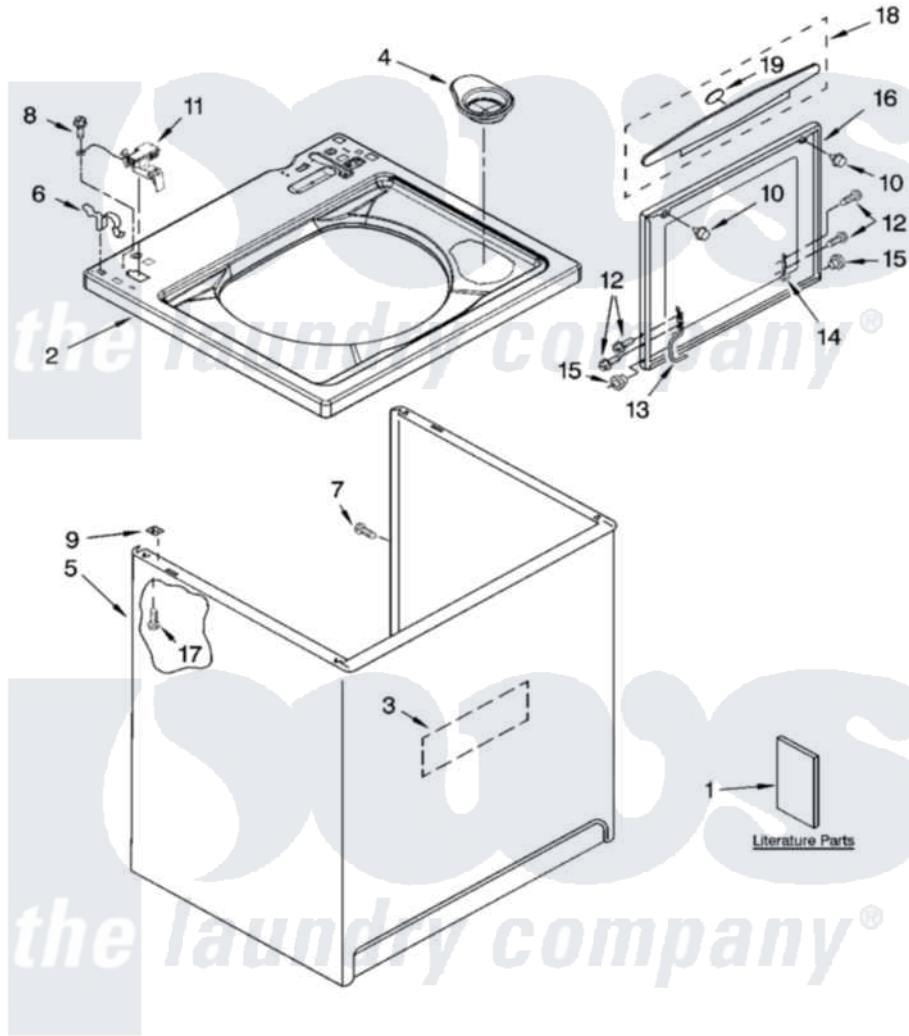

# Whirlpool 7MWT96760SG0 01 - TOP AND CABINET PARTS

## TOP AND CABINET PARTS

For Models: 7MWT96760SW0, 7MWT96760SG0  
(White/Grey) (Biscuit/Gold)

AUTOMATIC  
WASHER

5-06 Litho in U.S.A. (drd)

1

Part No. 8181242

Whirlpool [Residential Whirlpool 7MWT96760SG0 Washer Parts](#) Parts Diagram 01 - TOP AND CABINET PARTS  
Click on the part number to view part

Item	Original Part Number	Replaced By	Status	Part Description
1	W10071230		Not Available	Installation Instructions
"	8558669		Not Available	Feature Sheet
"	8539806		Not Available	Use & Care Guide
"	8577178		Not Available	Energy Guide (Mexico)
"	8542634		Not Available	Wiring Diagram
2	<a href="#">8566017</a>			Top
"	<a href="#">8580044</a>			Top
3	<a href="#">3976348</a>			Absorber, Sound
4	<a href="#">8566266</a>			Dispenser, Bleach
5	<a href="#">63424</a>			Cabinet
"	<a href="#">3954357</a>			Cabinet
6	<a href="#">62780</a>			Clip, Top And Cabinet And Rear Panel
7	3357011	<a href="#">308685</a>		Side Trim )
8	<a href="#">3351614</a>			Screw, Gearcase Cover Mounting
9	62750			Spacer, Cabinet To Top (4)

10	<a href="#">9724509</a>		Bumper, Lid
11	<a href="#">8318084</a>		Switch, Lid
12	355274	<a href="#">W10119828</a>	Screw, Lid Hinge Mounting
13	8559336	<a href="#">W10225136</a>	Hinge 7 Pad Assembly
14	<a href="#">91770</a>		Hinge, Lid
15	<a href="#">8319539</a>		Bearing, Lid Hinge
16	<a href="#">8541777</a>		Lid
"	8577112	<a href="#">W10193862</a>	Lid
17	<a href="#">3390631</a>		Screw, 10-16 X 3/8
18	<a href="#">3956011</a>		Handle, Lid
"	<a href="#">3956012</a>		Handle, Lid
19	<a href="#">3956010</a>		Insert, Handle