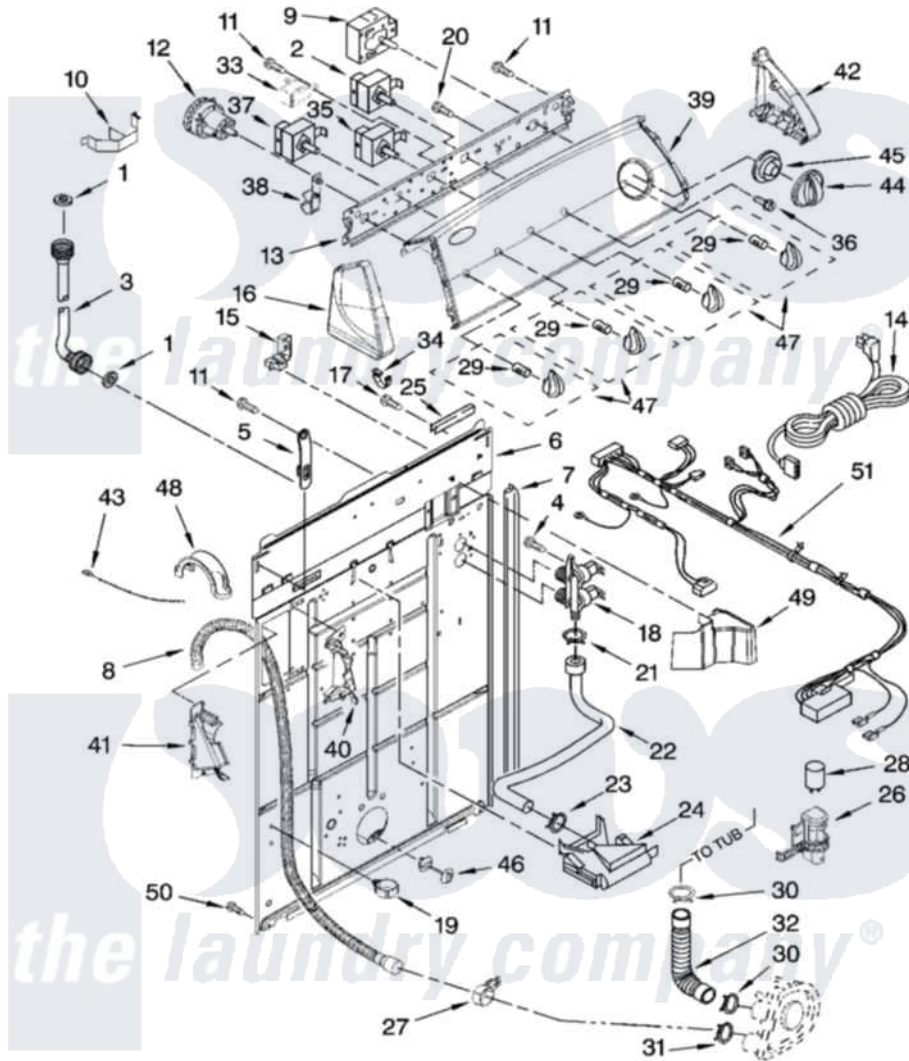

Whirlpool 7MWT96760SG0 02 - CONTROLS AND REAR PANEL PARTS

CONTROLS AND REAR PANEL PARTS

For Models: 7MWT96760SW0, 7MWT96760SG0
(White/Grey) (Biscuit/Gold)

8161242

3

Whirlpool [Residential Whirlpool 7MWT96760SG0 Washer Parts](#) Parts Diagram 02 - CONTROLS AND REAR PANEL PARTS

[Click on the part number to view part](#)

Item	Original Part Number	Replaced By	Status	Part Description
1	3976300	16123		Washer Inlet-Hose Miscellaneous Parts Must be Ordered Separately.
2	3949187	W10168262		Switch, Rotary
3	8571377	89503		Hose-Inlet
"	8571378	89503		Hose-Inlet
4	9740848			Screw, Mixing Valve Mounting
5	8568314			Strap, Console
6	8318015			Panel, Rear
7	62747			Pad, Rear Panel
8	8559373	W10096921		Drain Hose Assembly
9	3951702			Timer, Control
10	8055003			Clip, Harness And Pressure Switch
11	90767			Screw, 8A X 3/8 HeX Washer Head Tapping
12	3366845	W10339326		Switch-WL