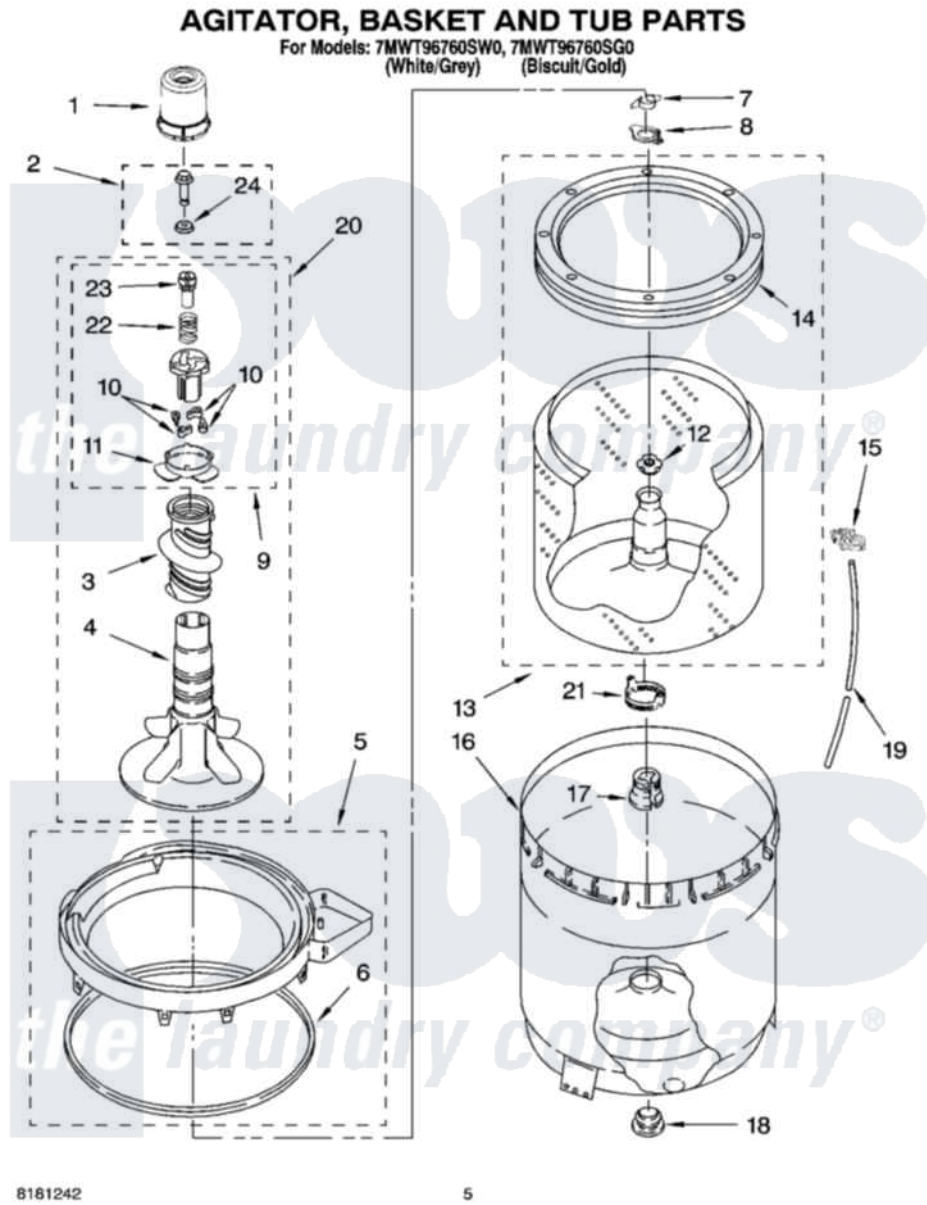

Whirlpool 7MWT96760SG0 03 - AGITATOR, BASKET AND TUB PARTS

8161242

5

Whirlpool Residential Whirlpool 7MWT96760SG0 Washer Parts Parts Diagram 03 - AGITATOR, BASKET AND TUB PARTS

Click on the part number to view part

Item	Original Part Number	Replaced By	Status	Part Description
1	8528278			Dispenser, Fabric Softener
2	358237			Screw And Washer
3	3946996			Auger, Agitator
4	3947517			Agitator
5	8528150	W10445870		Ring-Tub
6	3976308			Gasket, Tub Ring
7	3354845			Clip, Agitator
8	8543666			Washer, Agitator
9	8537433			Cam, Driven
10	3366877	80040		Dog-Agitator
11	8055141			Bearing-Driven Cam
12	21366			Nut, Spanner
13	8526016	W10389328		Clothes Container, Assembly
14	8519788	387240		Ring, Balance
15	2219077			Clip, Pressure Switch Hose
16	63849			Strain Relief, Power Cord

17	389140		Tub Block, Basket Drive
18	383727		Gasket, Centerpodt
19	3347780	353244	Hose, Pressure Switch
20	8538246		Agitator
21	8577198		Filter, Lint
22	3946997		Spring, Compression
23	8533540		Retainer, Spring
24	3949550		Washer