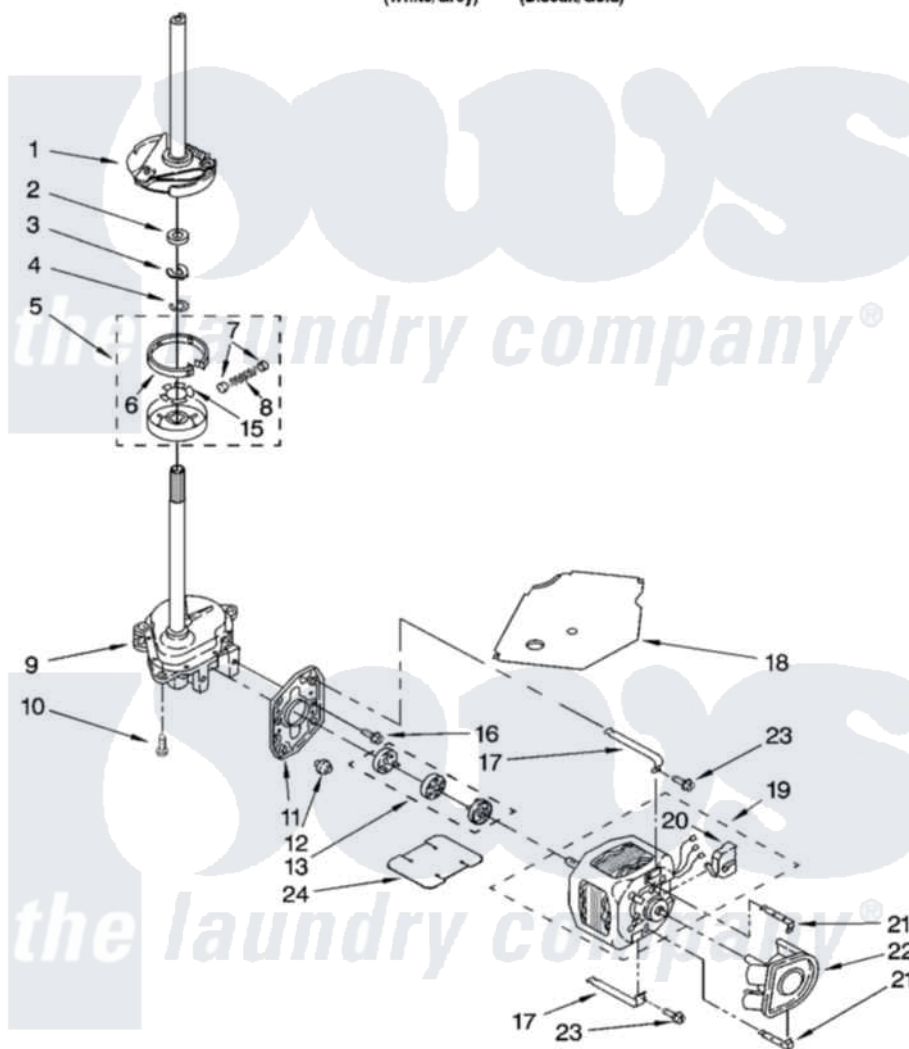

# Whirlpool 7MWT96760SG0 04 - BRAKE, CLUTCH, GEARCASE, MOTOR AND PUMP PARTS

## BRAKE, CLUTCH, GEARCASE, MOTOR AND PUMP PARTS

For Models: 7MWT96760SW0, 7MWT96760SG0  
(White/Grey) (Biscuit/Gold)

8181242

7

Whirlpool [Residential Whirlpool 7MWT96760SG0 Washer Parts](#) Parts Diagram 04 - BRAKE, CLUTCH, GEARCASE, MOTOR AND PUMP PARTS  
Click on the part number to view part

Item	Original Part Number	Replaced By	Status	Part Description
1	388952	<a href="#">285792</a>		Basketdrive
2	<a href="#">63292</a>			Washer, Spin Tube Thrust
3	62697	<a href="#">W10080230</a>		Ring, Spin Tube Support
4	63283	<a href="#">285353</a>		Ring
5	3951311	<a href="#">285785</a>		Clutch
6	3951308	<a href="#">285790</a>		Lining
7	<a href="#">62646</a>			Cap, Clutch Spring
8	<a href="#">3946792</a>			Spring And Damper Assembly
9	8532118	<a href="#">3360629</a>		Gearcase
10	3357334	<a href="#">3400516</a>		Screw Anti-Rattle
11	<a href="#">62611</a>			Plate, Motor Mount To Gearcase
12	<a href="#">62691</a>			Grommet, Motor
13	285753	<a href="#">285753A</a>		Coupling
15	<a href="#">3355454</a>			Clip, Main Drive

16	<a href="#">3400516</a>		Screw Anti-Rattle
17	3349637	<a href="#">W10086010</a>	Retainer, Motor
18	<a href="#">3362089</a>		Shield, Tub To Motor
19	8528157	<a href="#">661600</a>	Motor, Main Drive
20	<a href="#">3952056</a>		Switch, Main Drive Motor
21	<a href="#">8546127</a>		Retainer, Pump
22	<a href="#">3363394</a>		Pump
23	3387485	<a href="#">273556</a>	Screw, 10-16 X 5/8
24	<a href="#">8316060</a>		Shield, Tub To Motor