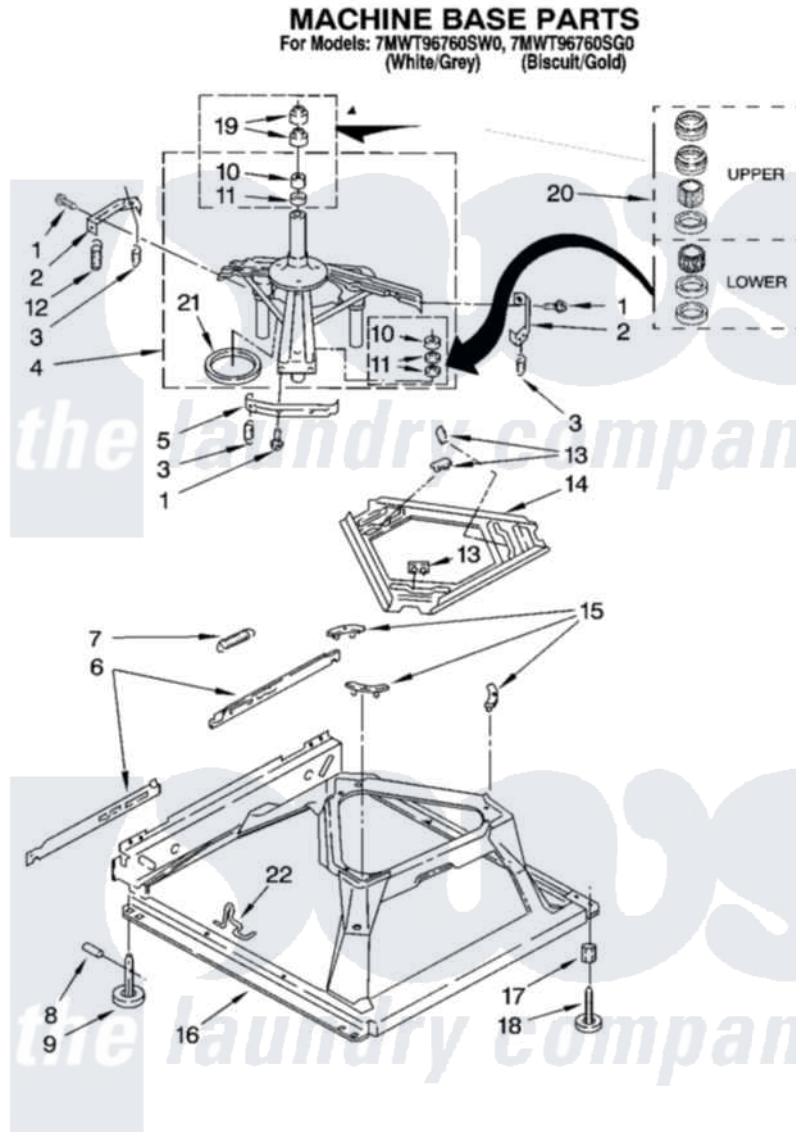

Whirlpool 7MWT96760SG0 05 - MACHINE BASE PARTS

8

8181242

Whirlpool [Residential Whirlpool 7MWT96760SG0 Washer Parts](#) Parts Diagram 05 - MACHINE BASE PARTS
Click on the part number to view part

Item	Original Part Number	Replaced By	Status	Part Description
1	3400076			Screw, Bracket Mounting
2	64067			Bracket, Spring Outer
3	63907			Spring, Suspension
4	8575214	280184		Support
5	64065			Bracket, Spring Outer
6	63466			Link, Leveling Mechanism
7	62597	8316845		Spring
8	62837			Pin, Knurled
9	62596	285244		Feet-Leveling
10	8546455			Bearing, Centerpost
11	357409	359449		Seal, Agitator Shaft
12	388492	W10250667		Spring, Counterweight
13	62568	285219		Pad
14	3946509			Plate, Suspension
15	3363660	285744		Pad
16	3946512	285771		Base

17	3359452		Nut, Lock
18	W10001130		Foot, Leveling
19	356934	8577376	Seal, Centerpost
20	285203		Centerpost Bearing Kit
21	63134		Ring, Sound Deadening
22	63806	W10145155	Retainer, Suspension Spring