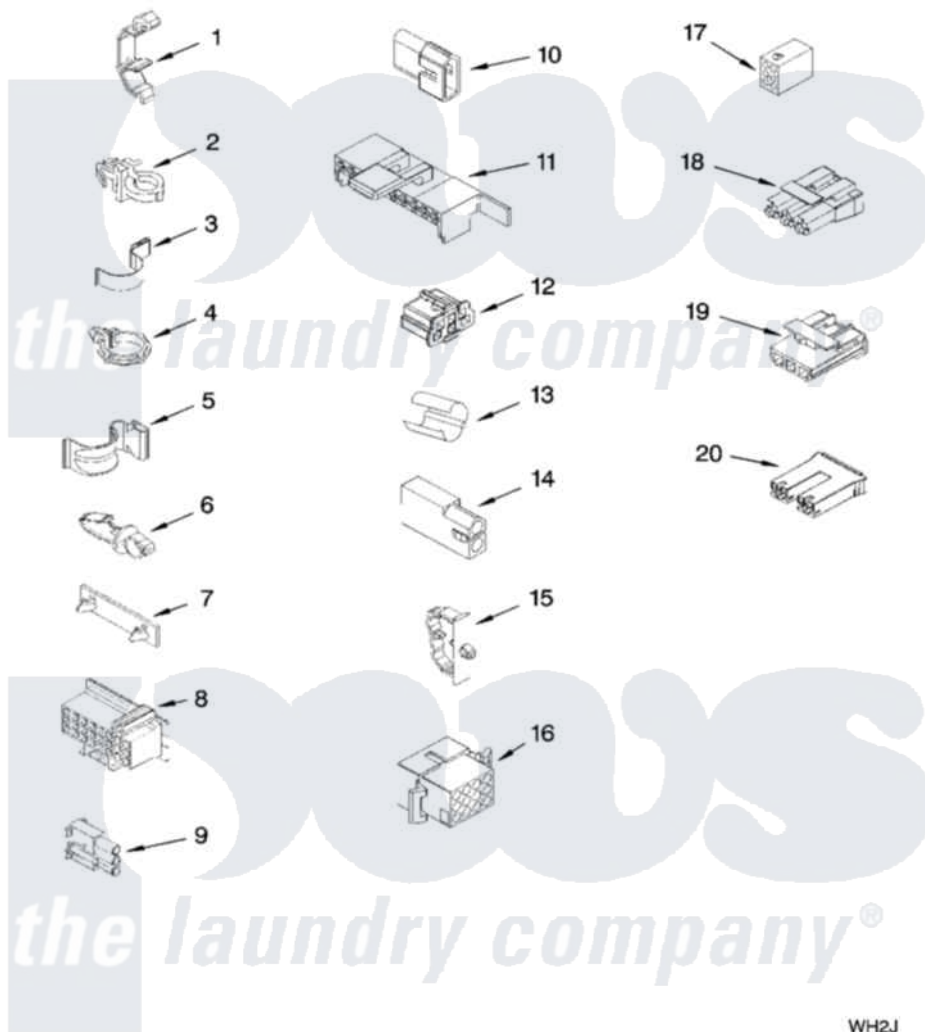

Whirlpool 7MWT96760SG0 06 - WIRING HARNESS PARTS

WIRING HARNESS PARTS

For Models: 7MWT96760SW0, 7MWT96760SG0
(White/Grey) (Biscuit/Gold)

8161242

9

WH2J

Whirlpool [Residential Whirlpool 7MWT96760SG0 Washer Parts](#) Parts Diagram 06 - WIRING HARNESS PARTS
Click on the part number to view part

Item	Original Part Number	Replaced By	Status	Part Description
1	3349557			Retainer, Harness
2	388498		Not Available	Clip, Harness
3	3347812	8528351		Clip
4	3352501	8559320		Restraint, Hose
5	90016			Clip, Pressure Switch Hose
6	3390496	8281256		Clip, Harness
7	389379			Retainer, Side To Feature Panel
8	3948614			Disconnect Block
"	352089			Timer, Block Disconnect
9	62889			Receptacle, Terminal
10	353424			Plug, Terminal
11	62505			Block, Disconnect
12	3347243			Block, Disconnect
13	63523			Harness, Protector
14	717252			Receptacle, Terminal
15	3352944			Clip, Harness

16	3390423		Not Available	Block, Disconnect (12-Way) (Timer) (Use Term. 94613)
17	3347730		Not Available	Receptacle, (6-Way) (Use Term. 94613)
18	3948617	2172937		Connector
19	3360056			Connector
20	3354925			Block, Connector
"	3354926			Block, Connector