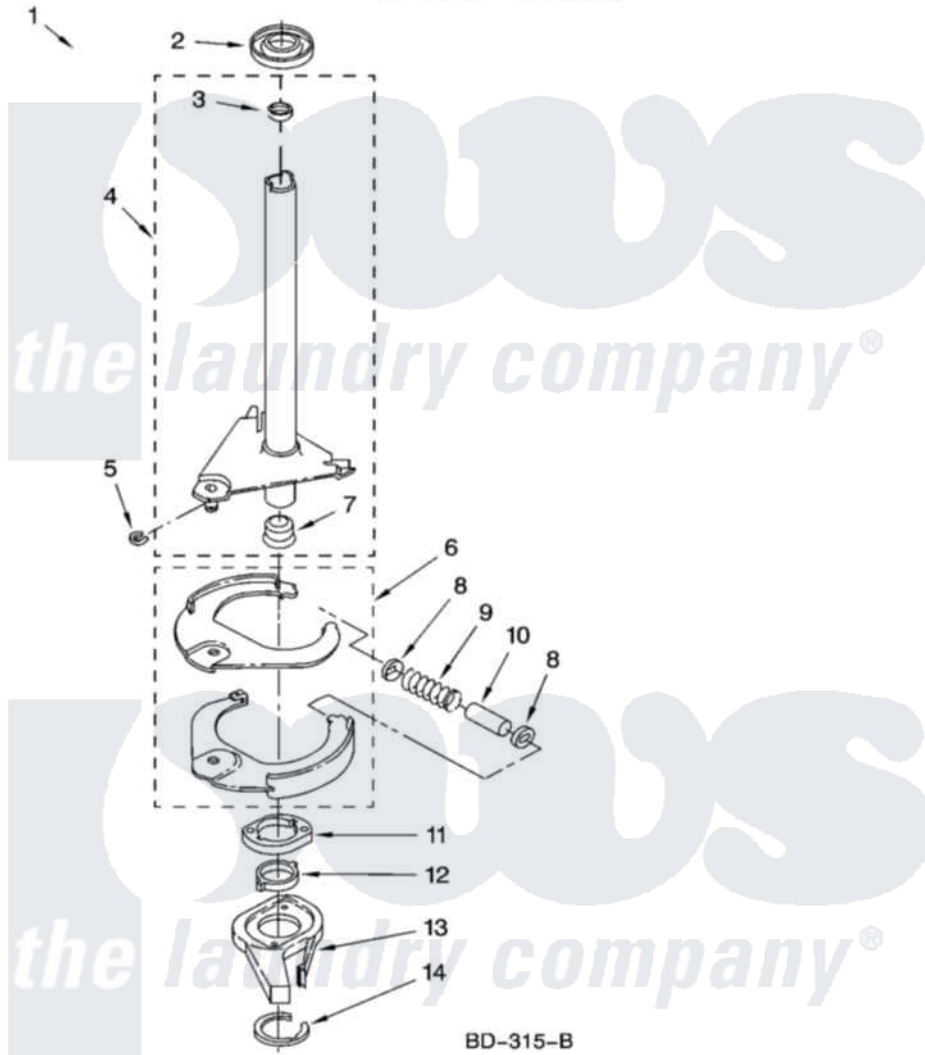

Whirlpool 7MWT96760SG0 07 - BRAKE AND DRIVE TUBE PARTS

BRAKE AND DRIVE TUBE PARTS

For Models: 7MWT96760SW0, 7MWT96760SG0
(White/Grey) (Biscuit/Gold)

8161242

11

Whirlpool Residential Whirlpool 7MWT96760SG0 Washer Parts Parts Diagram 07 - BRAKE AND DRIVE TUBE PARTS

[Click on the part number to view part](#)

Item	Original Part Number	Replaced By	Status	Part Description
1	388952	285792		Basketdrive
2	62658			Ring, Thrust
3	356427			Seal, Spin Pinion
4	64027	64208		Tube-Spin
5	64035	W10083190		Ring, Retaining
6	64232	285438		Shoe-Brake
7	62703	8546462		"T" Bearing, Spin Tube
8	3353956	285658		Sleeve
9	387806		Not Available	Spring, Brake
10	3355360	285658		Sleeve
11	661516	8546461		Cam, Brake Release
12	63022			Sleeve, Cam
13	64194	285790		Lining
14	90368	W10083200		Ring, Retaining
"	BLANK		Not Available	Following Parts Not Illustrated
"	285208			Lubricant