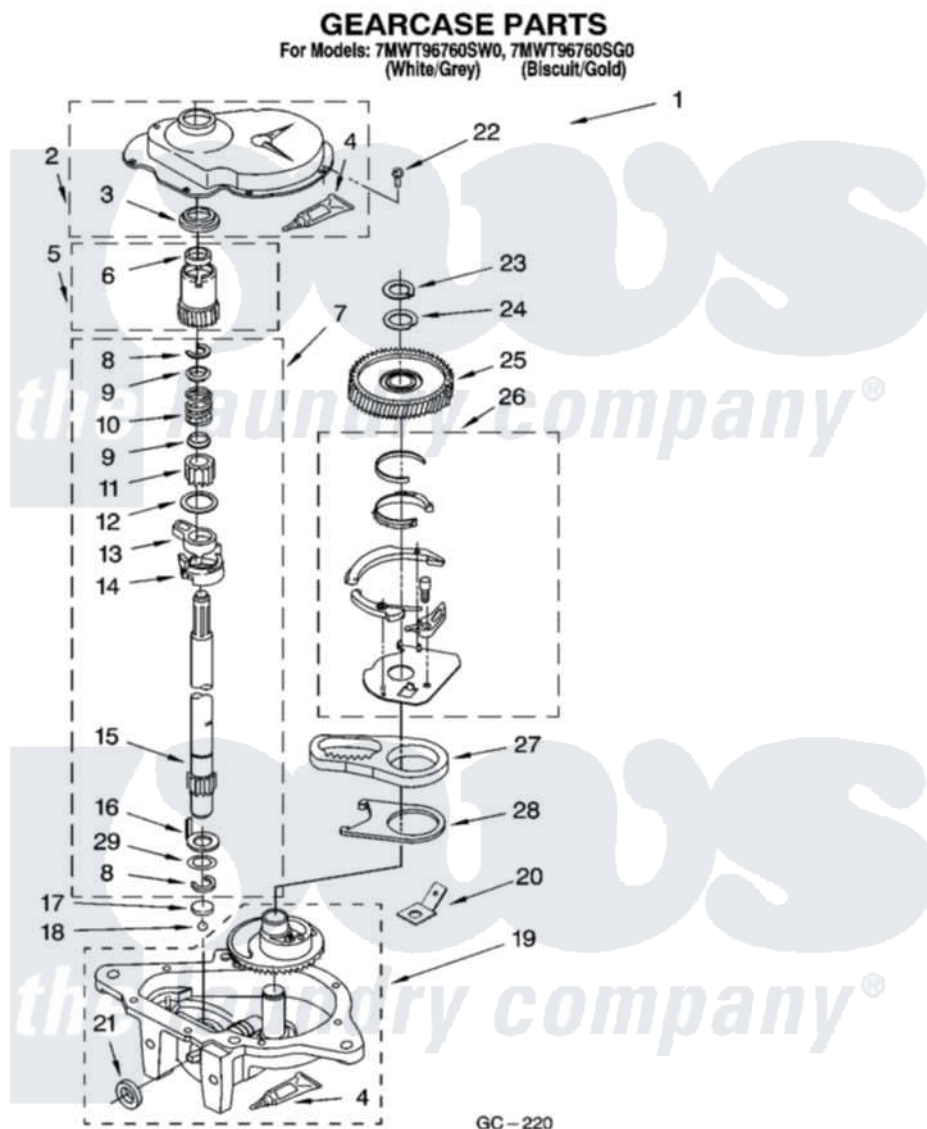

**Whirlpool 7MWT96760SG0 08 - GEARCASE PARTS, OPTIONAL PARTS
(NOT INCLUDED)**

12

8181242

Whirlpool [Residential Whirlpool 7MWT96760SG0 Washer Parts](#) Parts Diagram 08 - GEARCASE PARTS, OPTIONAL PARTS (NOT INCLUDED)

[Click on the part number to view part](#)

Item	Original Part Number	Replaced By	Status	Part Description
1	8532118	3360629		Gearcase
2	285202			Cover, Gearcase
3	3349985			Seal, Gearcase Cover
4	285195			Sealer Sealer, Gasket
5	63320	285362		Gear and Pinion
6	356427			Seal, Spin Pinion
7	389387			Shaft, Agitator
8	90369		Not Available	Ring, Retaining (2)
9	62677			Retainer, Spring
10	62676			Spring, Agitator
11	63273	285509		Shaft, Agitator
12	62619			Washer, Agitator Gear
13	62580	285206		Cam-Agitator
14	62581	285206		Cam-Agitator
15	285509			Shaft, Agitator