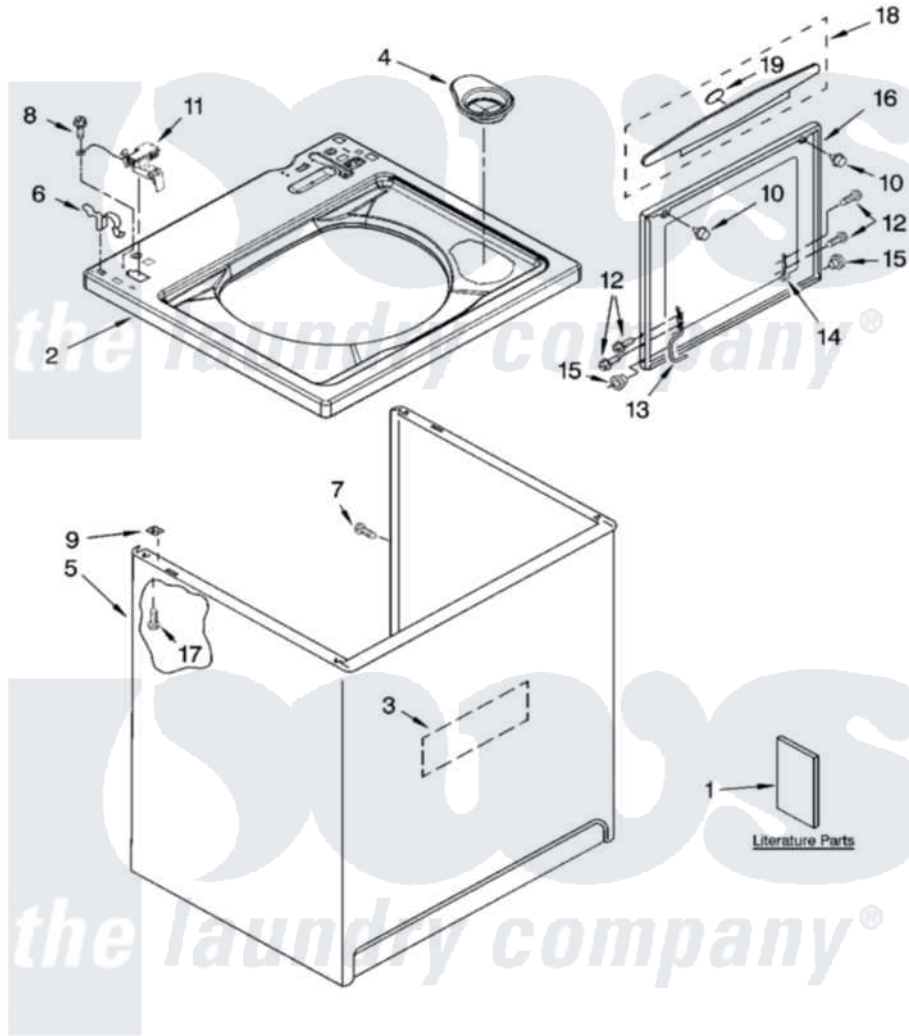

Whirlpool 7MWT96760SW0 01 - TOP AND CABINET PARTS

TOP AND CABINET PARTS

For Models: 7MWT96760SW0, 7MWT96760SGD
(White/Grey) (Biscuit/Gold)

AUTOMATIC
WASHER

5-06 Litho in U.S.A. (drd)

1

Part No. 8181242

Whirlpool Residential Whirlpool 7MWT96760SW0 Washer Parts Parts Diagram 01 - TOP AND CABINET PARTS
Click on the part number to view part

Item	Original Part Number	Replaced By	Status	Part Description
1	W10071230		Not Available	Installation Instructions
"	8558669		Not Available	Feature Sheet
"	8539806		Not Available	Use & Care Guide
"	8577178		Not Available	Energy Guide (Mexico)
"	8542634		Not Available	Wiring Diagram
2	8566017			Top
"	8580044			Top
3	3976348			Absorber, Sound
4	8566266			Dispenser, Bleach
5	63424			Cabinet
"	3954357			Cabinet
6	62780			Clip, Top And Cabinet And Rear Panel
7	3357011	308685		Side Trim)
8	3351614			Screw, Gearcase Cover Mounting
9	62750			Spacer, Cabinet To Top (4)

10	9724509		Bumper, Lid
11	8318084		Switch, Lid
12	355274	W10119828	Screw, Lid Hinge Mounting
13	8559336	W10225136	Hinge 7 Pad Assembly
14	91770		Hinge, Lid
15	8319539		Bearing, Lid Hinge
16	8541777		Lid
"	8577112	W10193862	Lid
17	3390631		Screw, 10-16 X 3/8
18	3956011		Handle, Lid
"	3956012		Handle, Lid
19	3956010		Insert, Handle