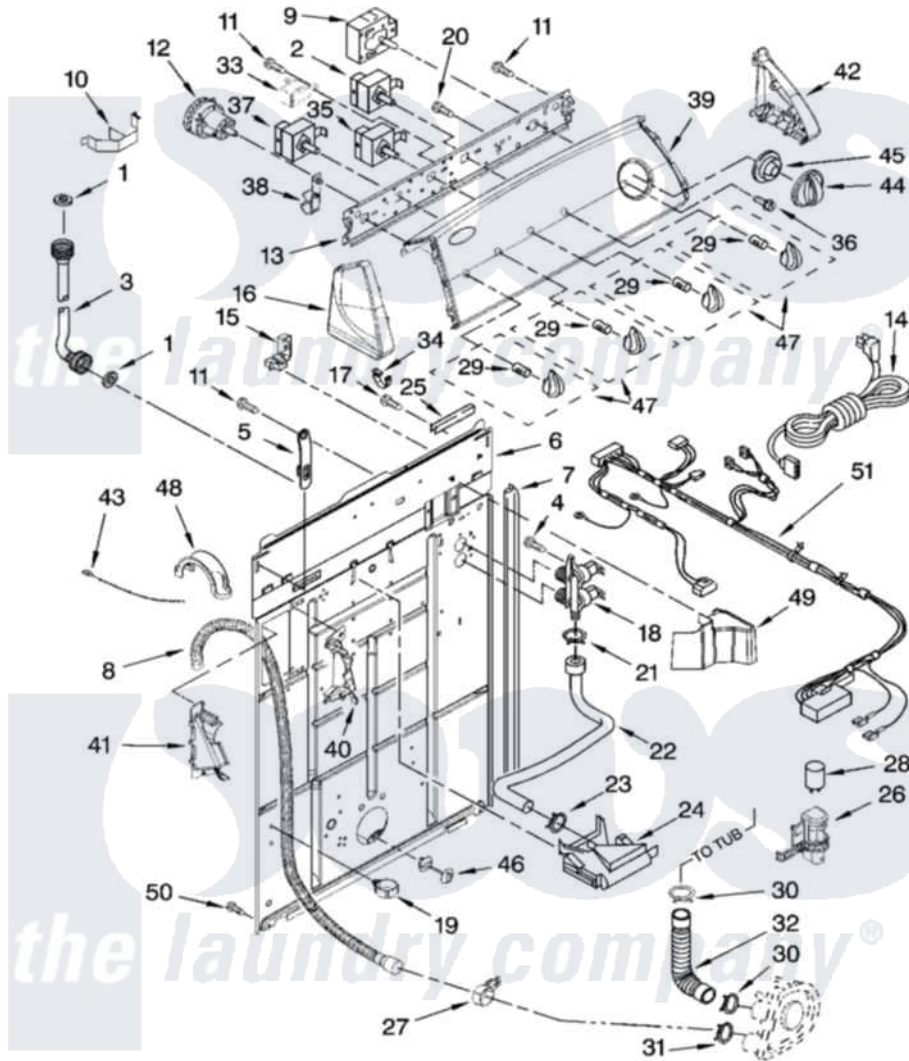

Whirlpool 7MWT96760SW0 02 - CONTROLS AND REAR PANEL PARTS

CONTROLS AND REAR PANEL PARTS

For Models: 7MWT96760SW0, 7MWT96760SGD
(White/Grey) (Biscuit/Gold)

8161242

3

Whirlpool [Residential Whirlpool 7MWT96760SW0 Washer Parts](#) Parts Diagram 02 - CONTROLS AND REAR PANEL PARTS

[Click on the part number to view part](#)

Item	Original Part Number	Replaced By	Status	Part Description
1	3976300	16123		Washer Inlet-Hose Miscellaneous Parts Must be Ordered Separately.
2	3949187	W10168262		Switch, Rotary
3	8571377	89503		Hose-Inlet
"	8571378	89503		Hose-Inlet
4	9740848			Screw, Mixing Valve Mounting
5	8568314			Strap, Console
6	8318015			Panel, Rear
7	62747			Pad, Rear Panel
8	8559373	W10096921		Drain Hose Assembly
9	3951702			Timer, Control
10	8055003			Clip, Harness And Pressure Switch
11	90767			Screw, 8A X 3/8 HeX Washer Head Tapping
12	3366845	W10339326		Switch-WL