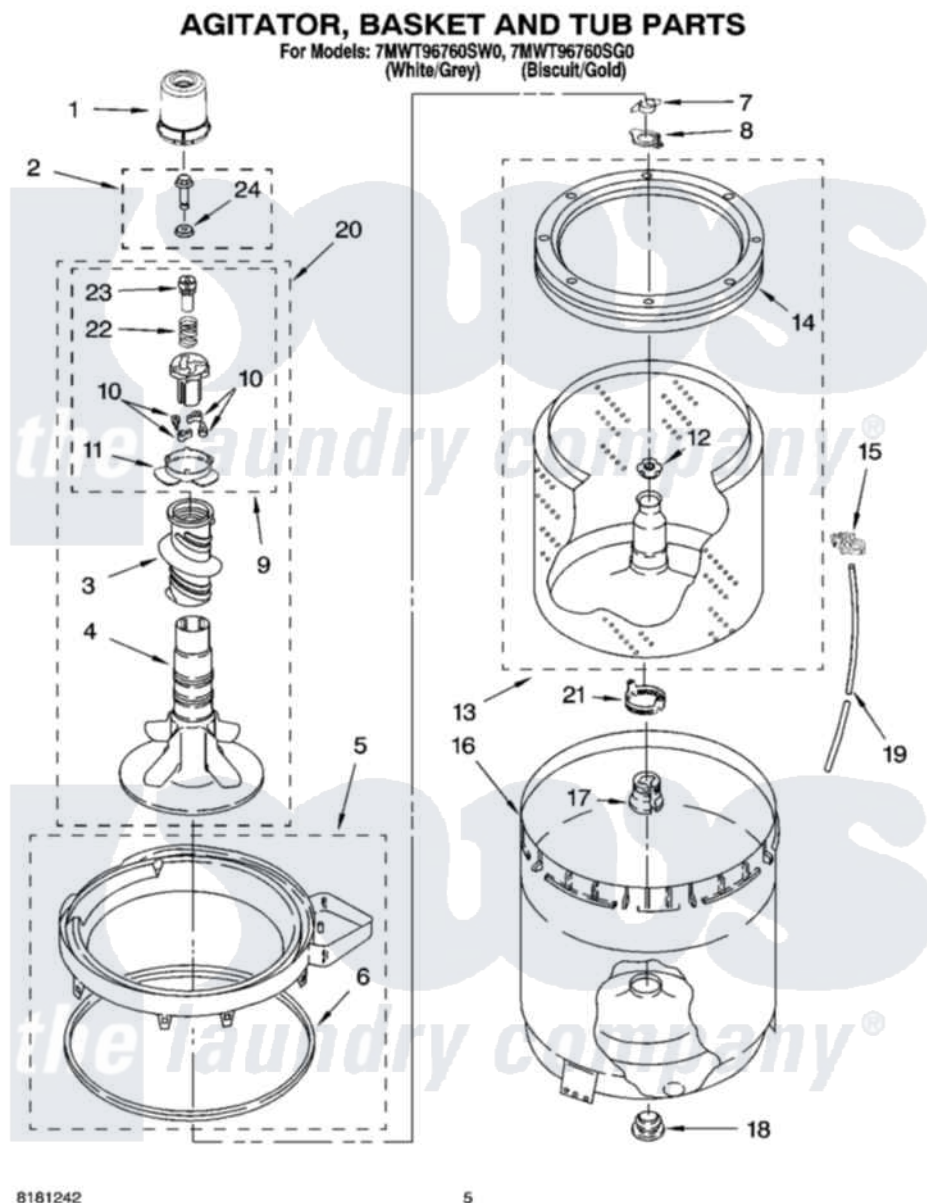

Whirlpool 7MWT96760SW0 03 - AGITATOR, BASKET AND TUB PARTS

8161242

5

Whirlpool [Residential Whirlpool 7MWT96760SW0 Washer Parts](#) Parts Diagram 03 - AGITATOR, BASKET AND TUB PARTS

[Click on the part number to view part](#)

Item	Original Part Number	Replaced By	Status	Part Description
1	8528278			Dispenser, Fabric Softener
2	358237			Screw And Washer
3	3946996			Auger, Agitator
4	3947517			Agitator
5	8528150	W10445870		Ring-Tub
6	3976308			Gasket, Tub Ring
7	3354845			Clip, Agitator
8	8543666			Washer, Agitator
9	8537433			Cam, Driven
10	3366877	80040		Dog-Agitator
11	8055141			Bearing-Driven Cam
12	21366			Nut, Spanner
13	8526016	W10389328		Clothes Container, Assembly
14	8519788	387240		Ring, Balance
15	2219077			Clip, Pressure Switch Hose
16	63849			Strain Relief, Power Cord

17	389140		Tub Block, Basket Drive
18	383727		Gasket, Centerpodt
19	3347780	353244	Hose, Pressure Switch
20	8538246		Agitator
21	8577198		Filter, Lint
22	3946997		Spring, Compression
23	8533540		Retainer, Spring
24	3949550		Washer