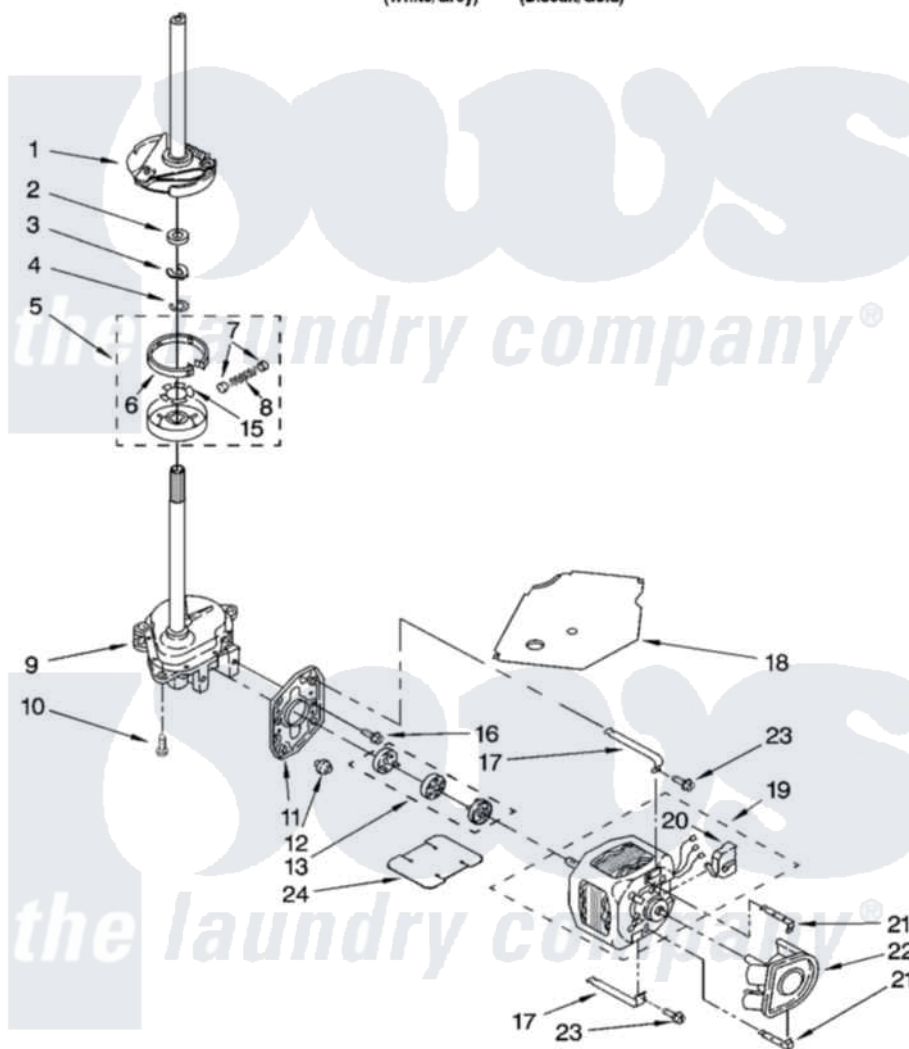

Whirlpool 7MWT96760SW0 04 - BRAKE, CLUTCH, GEARCASE, MOTOR AND PUMP PARTS

BRAKE, CLUTCH, GEARCASE, MOTOR AND PUMP PARTS

For Models: 7MWT96760SW0, 7MWT96760SG0
(White/Grey) (Biscuit/Gold)

8181242

7

Whirlpool [Residential Whirlpool 7MWT96760SW0 Washer Parts](#) Parts Diagram 04 - BRAKE, CLUTCH, GEARCASE, MOTOR AND PUMP PARTS
Click on the part number to view part

Item	Original Part Number	Replaced By	Status	Part Description
1	388952	285792		Basketdrive
2	63292			Washer, Spin Tube Thrust
3	62697	W10080230		Ring, Spin Tube Support
4	63283	285353		Ring
5	3951311	285785		Clutch
6	3951308	285790		Lining
7	62646			Cap, Clutch Spring
8	3946792			Spring And Damper Assembly
9	8532118	3360629		Gearcase
10	3357334	3400516		Screw Anti-Rattle
11	62611			Plate, Motor Mount To Gearcase
12	62691			Grommet, Motor
13	285753	285753A		Coupling
15	3355454			Clip, Main Drive

16	3400516		Screw Anti-Rattle
17	3349637	W10086010	Retainer, Motor
18	3362089		Shield, Tub To Motor
19	8528157	661600	Motor, Main Drive
20	3952056		Switch, Main Drive Motor
21	8546127		Retainer, Pump
22	3363394		Pump
23	3387485	273556	Screw, 10-16 X 5/8
24	8316060		Shield, Tub To Motor