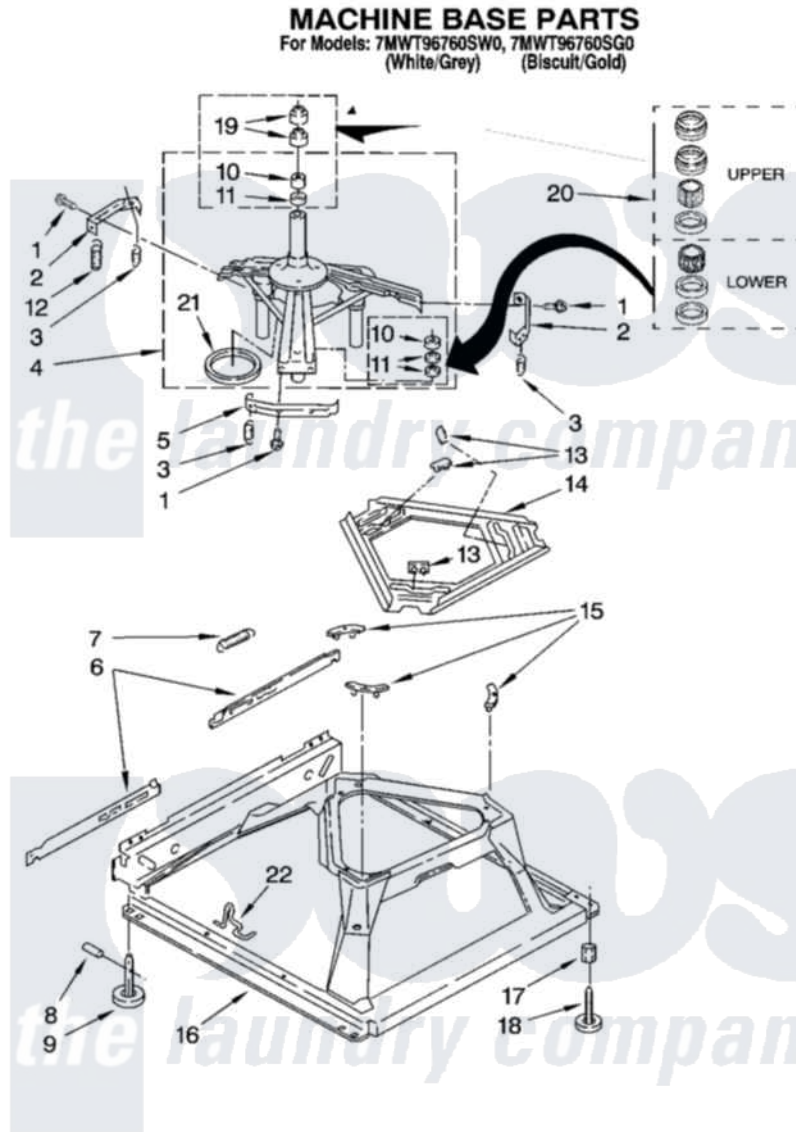

# Whirlpool 7MWT96760SW0 05 - MACHINE BASE PARTS

8

8181242

Whirlpool [Residential Whirlpool 7MWT96760SW0 Washer Parts](#) Parts Diagram 05 - MACHINE BASE PARTS  
 Click on the part number to view part

Item	Original Part Number	Replaced By	Status	Part Description
1	<a href="#">3400076</a>			Screw, Bracket Mounting
2	<a href="#">64067</a>			Bracket, Spring Outer
3	<a href="#">63907</a>			Spring, Suspension
4	8575214	<a href="#">280184</a>		Support
5	<a href="#">64065</a>			Bracket, Spring Outer
6	<a href="#">63466</a>			Link, Leveling Mechanism
7	62597	<a href="#">8316845</a>		Spring
8	<a href="#">62837</a>			Pin, Knurled
9	62596	<a href="#">285244</a>		Feet-Leveling
10	<a href="#">8546455</a>			Bearing, Centerpost
11	357409	<a href="#">359449</a>		Seal, Agitator Shaft
12	388492	<a href="#">W10250667</a>		Spring, Counterweight
13	62568	<a href="#">285219</a>		Pad
14	<a href="#">3946509</a>			Plate, Suspension
15	3363660	<a href="#">285744</a>		Pad
16	3946512	<a href="#">285771</a>		Base

17	<a href="#">3359452</a>		Nut, Lock
18	<a href="#">W10001130</a>		Foot, Leveling
19	356934	<a href="#">8577376</a>	Seal, Centerpost
20	<a href="#">285203</a>		Centerpost Bearing Kit
21	<a href="#">63134</a>		Ring, Sound Deadening
22	63806	<a href="#">W10145155</a>	Retainer, Suspension Spring