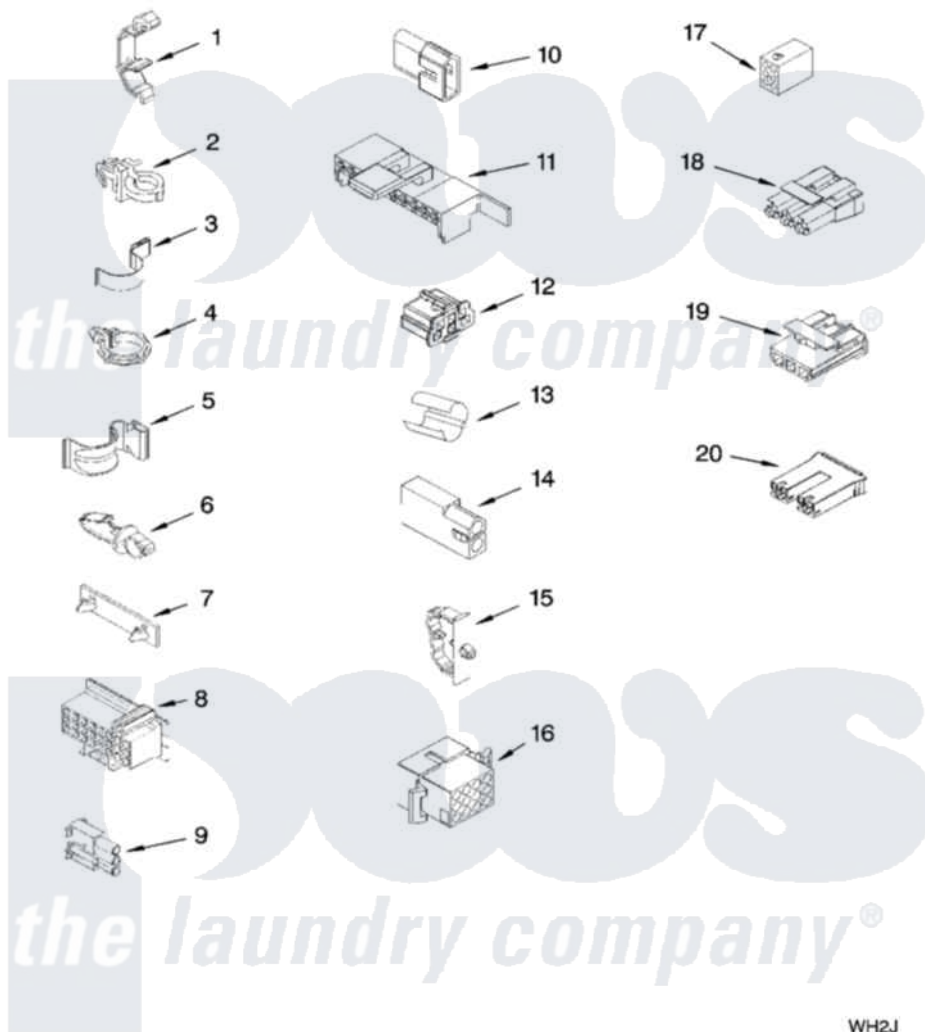

# Whirlpool 7MWT96760SW0 06 - WIRING HARNESS PARTS

## WIRING HARNESS PARTS

For Models: 7MWT96760SW0, 7MWT96760SG0  
(White/Grey) (Biscuit/Gold)

8161242

9

WH2J

Whirlpool [Residential Whirlpool 7MWT96760SW0 Washer Parts](#) Parts Diagram 06 - WIRING HARNESS PARTS  
Click on the part number to view part

Item	Original Part Number	Replaced By	Status	Part Description
1	<a href="#">3349557</a>			Retainer, Harness
2	388498		Not Available	Clip, Harness
3	3347812	<a href="#">8528351</a>		Clip
4	3352501	<a href="#">8559320</a>		Restraint, Hose
5	<a href="#">90016</a>			Clip, Pressure Switch Hose
6	3390496	<a href="#">8281256</a>		Clip, Harness
7	<a href="#">389379</a>			Retainer, Side To Feature Panel
8	<a href="#">3948614</a>			Disconnect Block
"	<a href="#">352089</a>			Timer, Block Disconnect
9	<a href="#">62889</a>			Receptacle, Terminal
10	<a href="#">353424</a>			Plug, Terminal
11	<a href="#">62505</a>			Block, Disconnect
12	<a href="#">3347243</a>			Block, Disconnect
13	<a href="#">63523</a>			Harness, Protector
14	<a href="#">717252</a>			Receptacle, Terminal
15	<a href="#">3352944</a>			Clip, Harness

16	3390423		Not Available	Block, Disconnect (12-Way) (Timer) (Use Term. 94613)
17	3347730		Not Available	Receptacle, (6-Way) (Use Term. 94613)
18	3948617	<a href="#">2172937</a>		Connector
19	<a href="#">3360056</a>			Connector
20	<a href="#">3354925</a>			Block, Connector
"	<a href="#">3354926</a>			Block, Connector