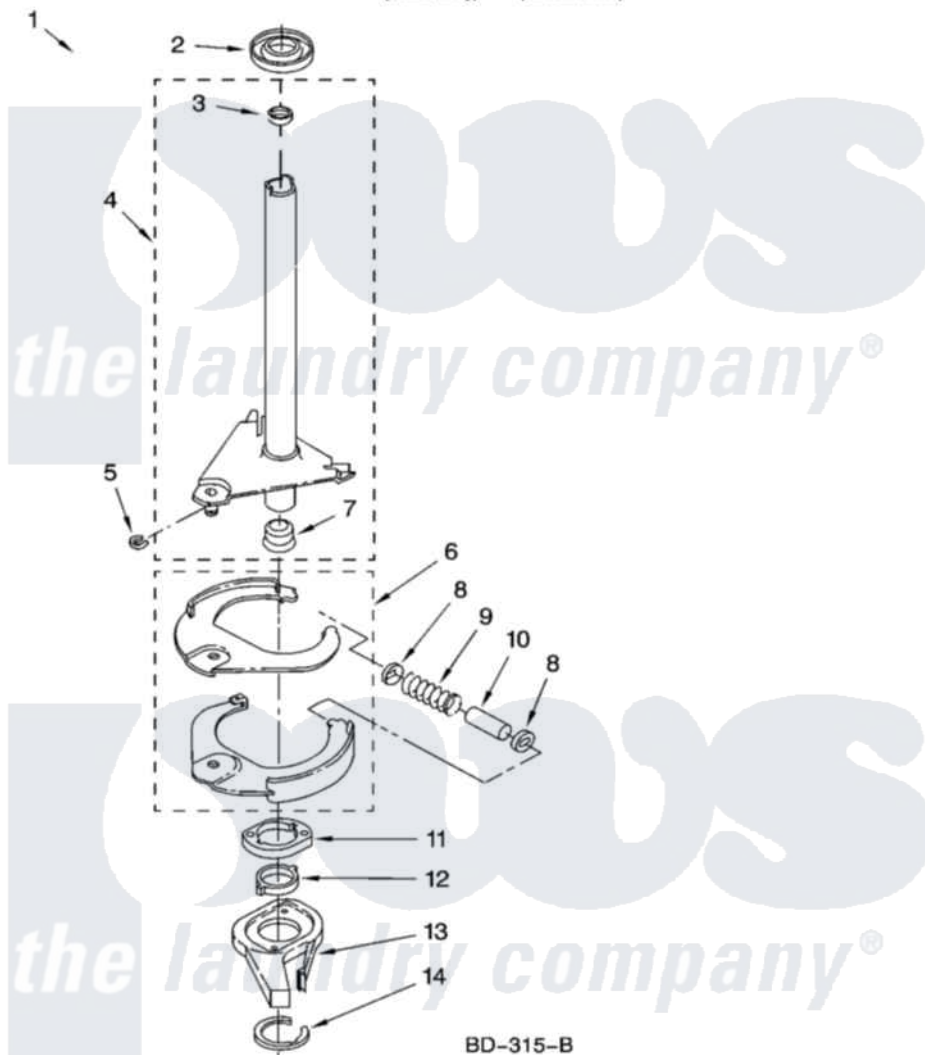

Whirlpool 7MWT96760SW0 07 - BRAKE AND DRIVE TUBE PARTS

BRAKE AND DRIVE TUBE PARTS

For Models: 7MWT96760SW0, 7MWT96760SG0
(White/Grey) (Biscuit/Gold)

8161242

11

Whirlpool Residential Whirlpool 7MWT96760SW0 Washer Parts Parts Diagram 07 - BRAKE AND DRIVE TUBE PARTS

Click on the part number to view part

Item	Original Part Number	Replaced By	Status	Part Description
1	388952	285792		Basketdrive
2	62658			Ring, Thrust
3	356427			Seal, Spin Pinion
4	64027	64208		Tube-Spin
5	64035	W10083190		Ring, Retaining
6	64232	285438		Shoe-Brake
7	62703	8546462		"T" Bearing, Spin Tube
8	3353956	285658		Sleeve
9	387806		Not Available	Spring, Brake
10	3355360	285658		Sleeve
11	661516	8546461		Cam, Brake Release
12	63022			Sleeve, Cam
13	64194	285790		Lining
14	90368	W10083200		Ring, Retaining
"	BLANK		Not Available	Following Parts Not Illustrated
"	285208			Lubricant