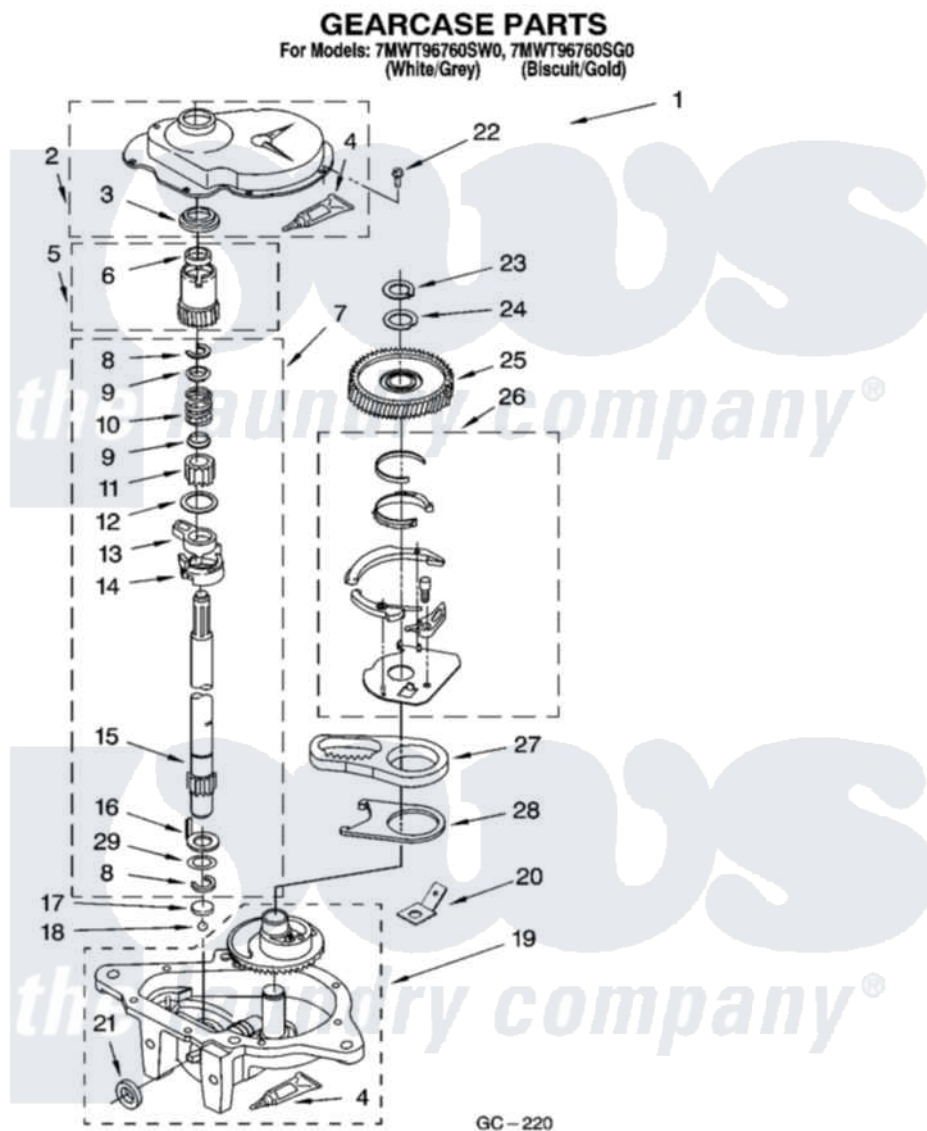

**Whirlpool 7MWT96760SW0 08 - GEARCASE PARTS, OPTIONAL PARTS
(NOT INCLUDED)**

12

8181242

Whirlpool Residential Whirlpool 7MWT96760SW0 Washer Parts Parts Diagram 08 - GEARCASE PARTS, OPTIONAL PARTS (NOT INCLUDED)

Click on the part number to view part

Item	Original Part Number	Replaced By	Status	Part Description
1	8532118	3360629		Gearcase
2	285202			Cover, Gearcase
3	3349985			Seal, Gearcase Cover
4	285195			Sealer Sealer, Gasket
5	63320	285362		Gear and Pinion
6	356427			Seal, Spin Pinion
7	389387			Shaft, Agitator
8	90369		Not Available	Ring, Retaining (2)
9	62677			Retainer, Spring
10	62676			Spring, Agitator
11	63273	285509		Shaft, Agitator
12	62619			Washer, Agitator Gear
13	62580	285206		Cam-Agitator
14	62581	285206		Cam-Agitator
15	285509			Shaft, Agitator

16	62618		Washer, Cam Thrust
17	16018	285205	Bearing
18	85529	285205	Bearing
19	389230	285515	Gearcase
20	3949116	Not Available	BLOCK TAB, TERMINAL
21	285352		Seal Kit, Thrust Plug
22	3351614		Screw, Gearcase Cover Mounting
23	3362552	285765	Ring-Retrn
24	285735	285766	Washer Kit, Thrust
25	62570	285362	Gear and Pinon
26	388253	999516	Shelf-Glas
27	3349296	8546456	Rack, Connecting
28	62621		Actuator, Shift
29	388815		Washer, Intermediate 1 3976263 Miscellaneous Parts Bag 2 3976300 Washer, Inlet Hose 3 3366913 Clamp, Hose
	72017		Paint, Touch-Up
"	4392899		Paint, Touch-Up
"	350938		Paint, Pressurized Spray B
"	350930		Paint, Pressurized Spray B
"	4392901		Paint, Pressurized Spray
"	799344		Paint, Touch-Up)
"	4392900		Paint, Bulk)
"	BLANK	Not Available	OIL
"	350572		Oil
"	BLANK	Not Available	LUBRICANT
"	285208		Lubricant
"	BLANK	Not Available	SEALER
"	285195		Sealer Sealer, Gasket
"	BLANK	Not Available	ACCESSORY PARTS
"	367031		Water System Parts
"	280129	280129A	Break-Sphn
"	280130	280130A	Adapter
"	280131	40922	Hose