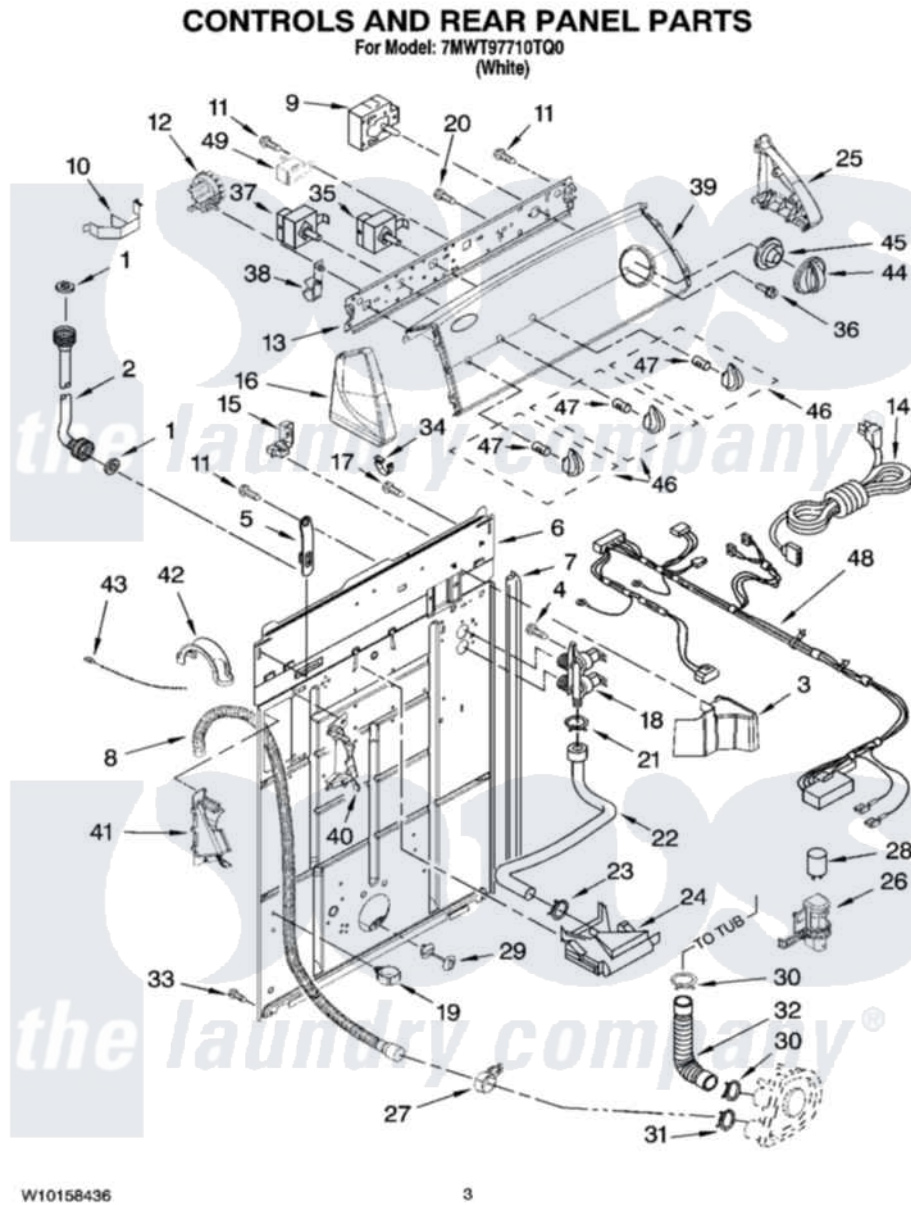

# Whirlpool 7MWT97710TQ0 02 - CONTROLS AND REAR PANEL PARTS

Whirlpool [Residential Whirlpool 7MWT97710TQ0 Washer Parts](#) Parts Diagram 02 - CONTROLS AND REAR PANEL PARTS

[Click on the part number to view part](#)

Item	Original Part Number	Replaced By	Status	Part Description
1	3976300	<a href="#">16123</a>		Washer Inlet-Hose Miscellaneous Parts Must be Ordered Separately.
2	8571377	<a href="#">89503</a>		Hose-Inlet
"	8571378	<a href="#">89503</a>		Hose-Inlet
3	<a href="#">8314879</a>			Shield, Inlet Valve
4	<a href="#">9740848</a>			Screw, Mixing Valve Mounting
5	<a href="#">8568314</a>			Strap, Console
6	<a href="#">8318015</a>			Panel, Rear
7	<a href="#">62747</a>			Pad, Rear Panel
8	W10122138	<a href="#">W10096921</a>		Drain Hose Assembly
9	<a href="#">3951702</a>			Timer, Control
10	<a href="#">8055003</a>			Clip, Harness And Pressure Switch
11	<a href="#">90767</a>			Screw, 8A X 3/8 HeX Washer Head Tapping
12	8577843	<a href="#">W10337781</a>		Switch-WL