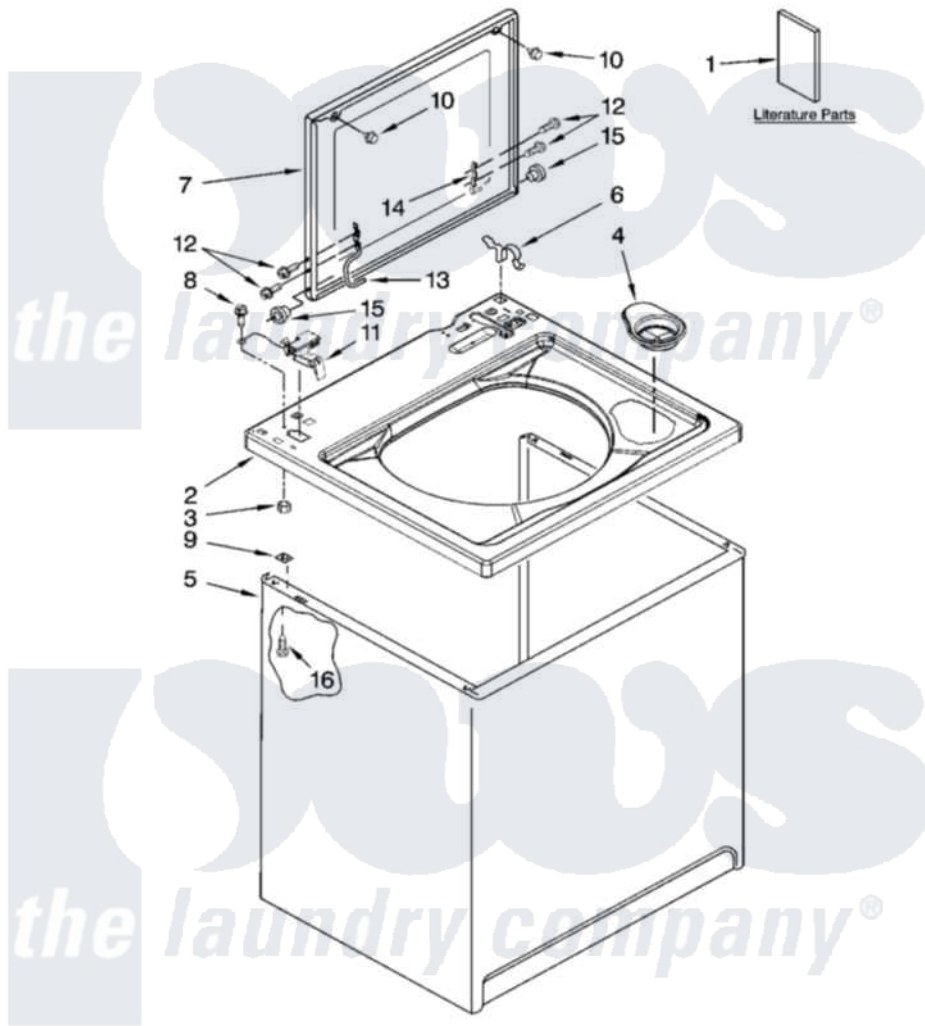

# Whirlpool 7MWT97710TQ1 01 - TOP AND CABINET PARTS

## TOP AND CABINET PARTS

For Model: 7MWT97710TQ1  
(White)

AUTOMATIC  
WASHER

12-08 Litho in U.S.A. (drd)(bay)

1

Part No. W10239514 Rev. A

Whirlpool [Residential Whirlpool 7MWT97710TQ1 Washer Parts](#) Parts Diagram 01 - TOP AND CABINET PARTS  
Click on the part number to view part

Item	Original Part Number	Replaced By	Status	Part Description
1	W10155455		Not Available	Installation Instructions
"	W10131552		Not Available	Feature Sheet
"	W10213638		Not Available	Use & Care Guide
"	W10131563		Not Available	Energy Guide (Mexico)
"	W10224765		Not Available	Wiring Diagram
2	<a href="#">8566017</a>			Top
3	8533959	<a href="#">680762</a>		Nut
4	<a href="#">8566266</a>			Dispenser, Bleach
5	<a href="#">63424</a>			Cabinet
6	<a href="#">62780</a>			Clip, Top And Cabinet And Rear Panel
7	W10171313	<a href="#">W10193861</a>		Lid
8	<a href="#">3351614</a>			Screw, Gearcase Cover Mounting
9	62750			Spacer, Cabinet To Top (4)
10	<a href="#">9724509</a>			Bumper, Lid
11	<a href="#">8318084</a>			Switch, Lid

12	<a href="#">W10119828</a>	Screw, Lid Hinge Mounting
13	<a href="#">W10225136</a>	Hinge 7 Pad Assembly
14	<a href="#">91770</a>	Hinge, Lid
15	<a href="#">8319539</a>	Bearing, Lid Hinge
16	<a href="#">3390631</a>	Screw, 10-16 X 3/8