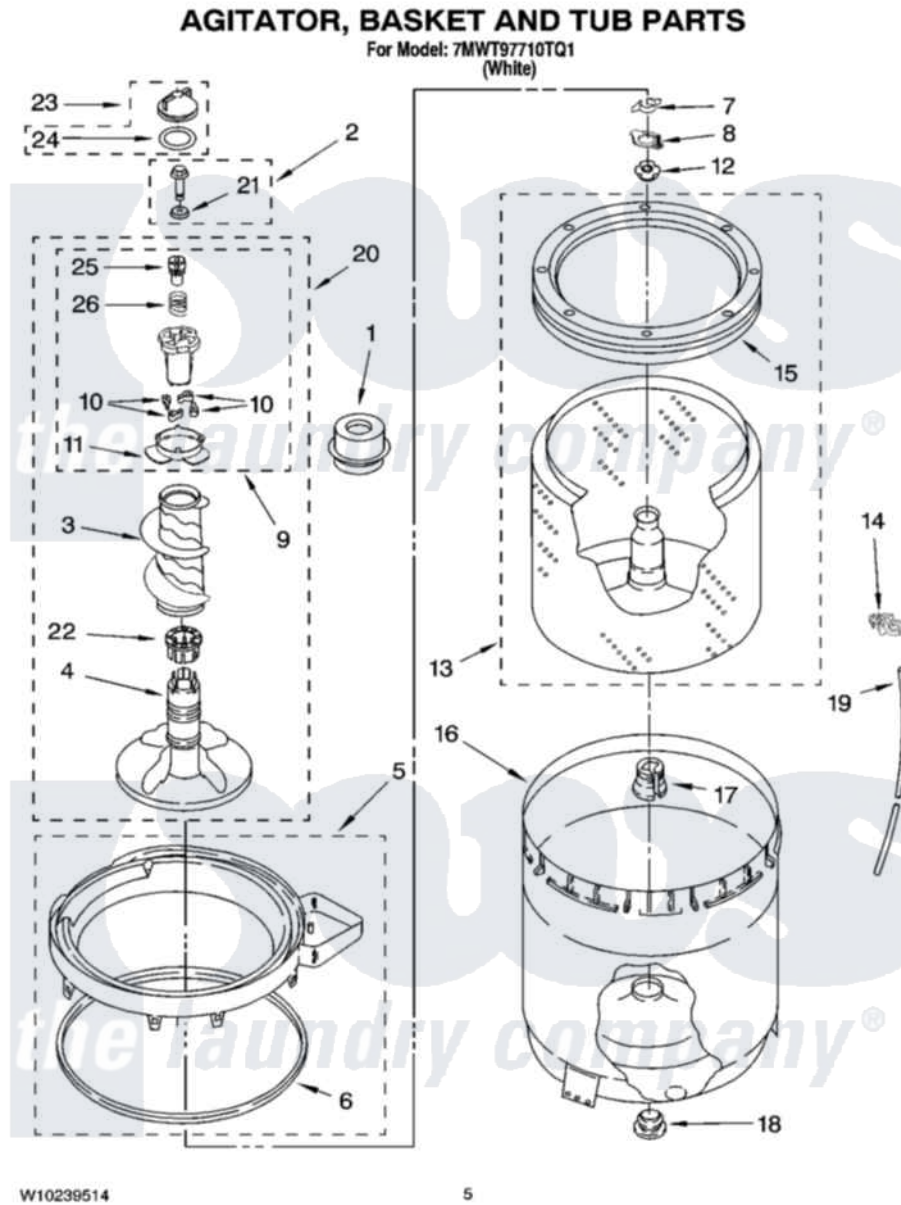

Whirlpool 7MWT97710TQ1 03 - AGITATOR, BASKET AND TUB PARTS

W10239514

5

Whirlpool Residential Whirlpool 7MWT97710TQ1 Washer Parts Parts Diagram 03 - AGITATOR, BASKET AND TUB PARTS

[Click on the part number to view part](#)

Item	Original Part Number	Replaced By	Status	Part Description
1	8580006			Dispenser, Fabric Softener
2	358237			Screw And Washer
3	8054468			Auger, Agitator
4	8578209			Agitator, Complete Assembly
5	8528150	W10445870		Ring-Tub
6	3976308			Gasket, Tub Ring
7	3354845			Clip, Agitator
8	8543666			Washer, Agitator
9	8537434			Cam, Driven
10	3366877	80040		Dog-Agitator
11	8055141			Bearing-Driven Cam
12	21366			Nut, Spanner
13	8526016	W10389328		Clothes Container, Assembly
14	2219077			Clip, Pressure Switch Hose
15	387240			Ring, Balance
16	63849			Strain Relief, Power Cord

17	389140		Tub Block, Basket Drive
18	383727		Gasket, Centerpodt
19	3347780	353244	Hose, Pressure Switch
20	8578210		Agitator, Complete Assembly
21	3949550		Washer
22	8055228		Spacer, Thrust
23	3354733	W10074580	Cap, Barrier
24	W10072840		Fabric Softener
25	8533540		Retainer, Spring
26	8055140		Spring, Compression