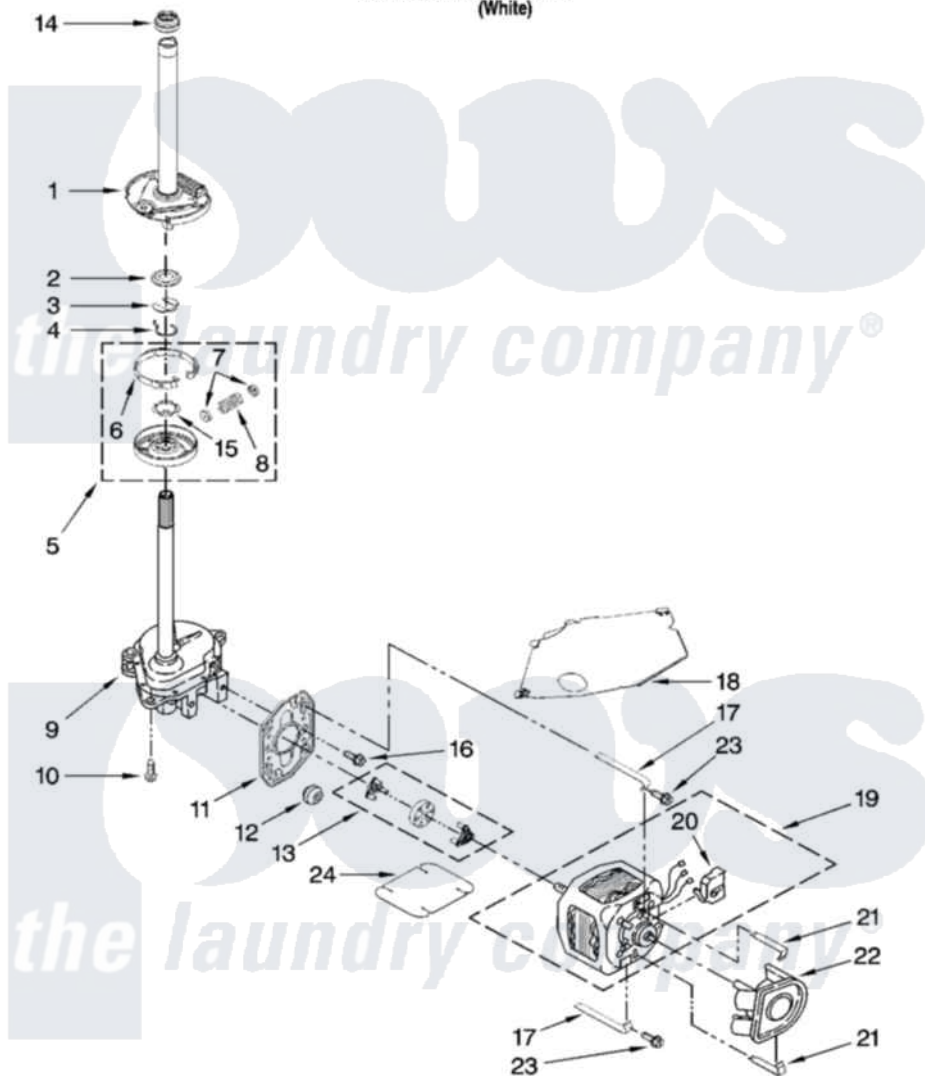

# Whirlpool 7MWT97710TQ1 04 - BRAKE, CLUTCH, GEARCASE, MOTOR AND PUMP PARTS

## BRAKE, CLUTCH, GEARCASE, MOTOR AND PUMP PARTS

For Model: 7MWT97710TQ1  
(White)

W10239514

7

Whirlpool [Residential Whirlpool 7MWT97710TQ1 Washer Parts](#) Parts Diagram 04 - BRAKE, CLUTCH, GEARCASE, MOTOR AND PUMP PARTS

[Click on the part number to view part](#)

Item	Original Part Number	Replaced By	Status	Part Description
1	388952	<a href="#">285792</a>		Basketdrive
2	<a href="#">63292</a>			Washer, Spin Tube Thrust
3	62697	<a href="#">W10080230</a>		Ring, Spin Tube Support
4	63283	<a href="#">285353</a>		Ring
5	3951311	<a href="#">285785</a>		Clutch
6	3951308	<a href="#">285790</a>		Lining
7	<a href="#">62646</a>			Cap, Clutch Spring
8	<a href="#">3946792</a>			Spring And Damper Assembly
9	8532118	<a href="#">3360629</a>		Gearcase
10	3357334	<a href="#">3400516</a>		Screw Anti-Rattle
11	<a href="#">62611</a>			Plate, Motor Mount To Gearcase
12	<a href="#">62691</a>			Grommet, Motor
13	3364003	<a href="#">285753A</a>		Coupling
14	<a href="#">8577374</a>			Seal, Centerpost

15	<a href="#">3355454</a>		Clip, Main Drive
16	<a href="#">3400516</a>		Screw Anti-Rattle
17	<a href="#">W10086010</a>		Retainer, Motor
18	<a href="#">3362089</a>		Shield, Tub To Motor
19	8528157	<a href="#">661600</a>	Motor, Main Drive
20	<a href="#">3952056</a>		Switch, Main Drive Motor
21	<a href="#">8546127</a>		Retainer, Pump
22	<a href="#">3363394</a>		Pump
23	3387485	<a href="#">273556</a>	Screw, 10-16 X 5/8
24	<a href="#">3946532</a>		Shield, Motor