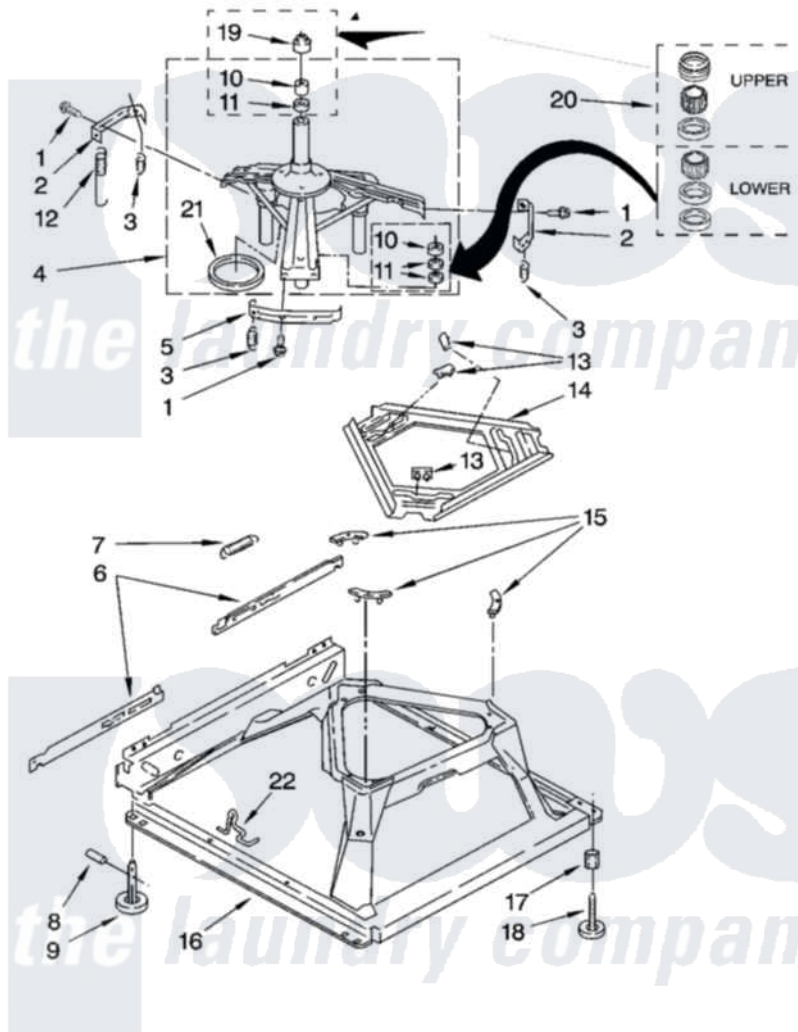

Whirlpool 7MWT97710TQ1 05 - MACHINE BASE PARTS

MACHINE BASE PARTS

For Model: 7MWT97710TQ1
(White)

8

W10239514

Whirlpool [Residential Whirlpool 7MWT97710TQ1 Washer Parts](#) Parts Diagram 05 - MACHINE BASE PARTS
Click on the part number to view part

Item	Original Part Number	Replaced By	Status	Part Description
1	3400076			Screw, Bracket Mounting
2	64067			Bracket, Spring Outer
3	63907			Spring, Suspension
4	8575214	280184		Support
5	64065			Bracket, Spring Outer
6	63466			Link, Leveling Mechanism
7	62597	8316845		Spring
8	62837			Pin, Knurled
9	62596	285244		Feet-Leveling
10	8546455			Bearing, Centerpost
11	357409	359449		Seal, Agitator Shaft
12	388492	W10250667		Spring, Counterweight
13	62568	285219		Pad
14	3946509			Plate, Suspension
15	3363660	285744		Pad
16	3946512	285771		Base

17	3359452	Nut, Lock
18	W10001130	Foot, Leveling
19	8577376	Seal, Centerpost
20	285203	Centerpost Bearing Kit
21	63134	Ring, Sound Deadening
22	W10145155	Retainer, Suspension Spring