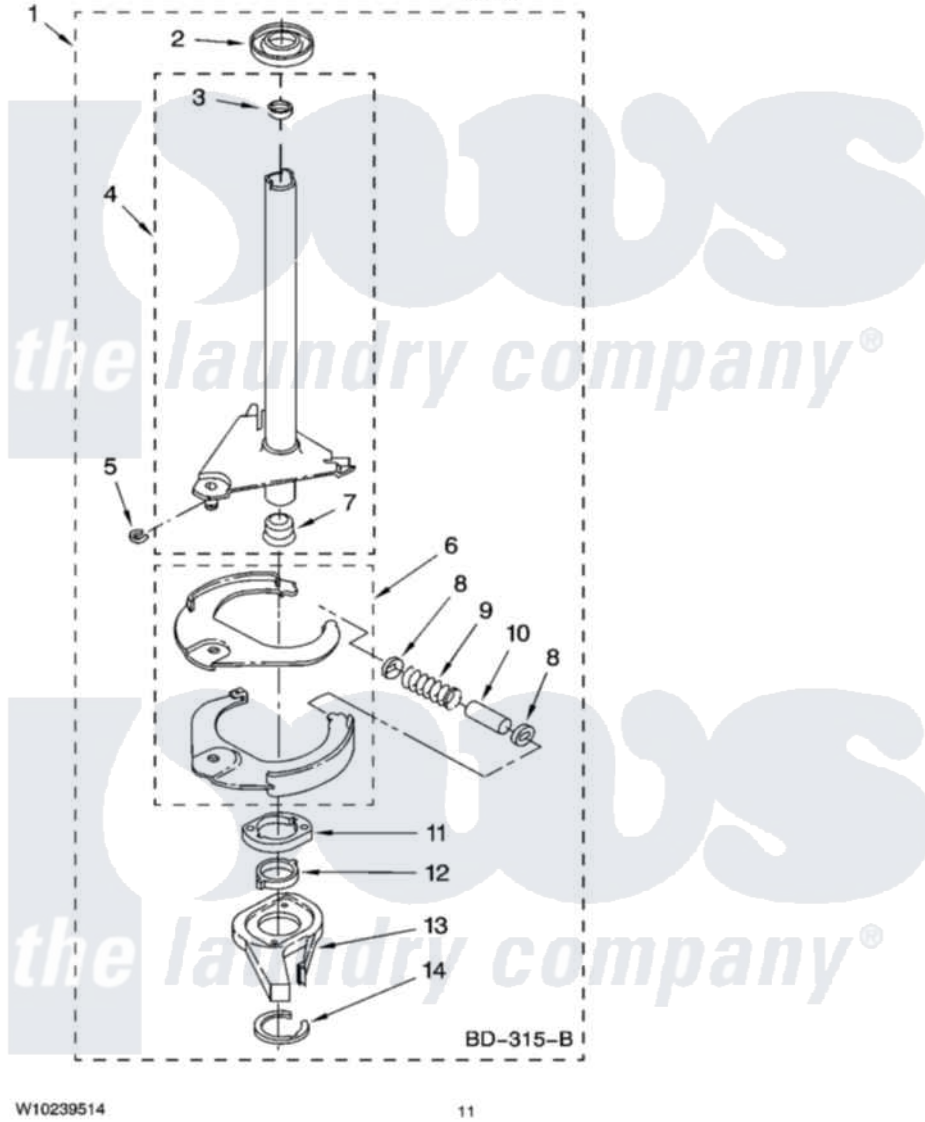

Whirlpool 7MWT97710TQ1 07 - BRAKE AND DRIVE TUBE PARTS

BRAKE AND DRIVE TUBE PARTS

For Model: 7MWT97710TQ1
(White)

W10239514

11

Whirlpool Residential Whirlpool 7MWT97710TQ1 Washer Parts Parts Diagram 07 - BRAKE AND DRIVE TUBE PARTS
Click on the part number to view part

Item	Original Part Number	Replaced By	Status	Part Description
1	388952	285792		Basketdrive
2	62658			Ring, Thrust
3	356427			Seal, Spin Pinion
4	64027	64208		Tube-Spin
5	64035	W10083190		Ring, Retaining
6	64232	285438		Shoe-Brake
7	62703	8546462		"T" Bearing, Spin Tube
8	3353956	285658		Sleeve
9	387806		Not Available	Spring, Brake
10	3355360	285658		Sleeve
11	661516	8546461		Cam, Brake Release
12	63022			Sleeve, Cam
13	64194	285790		Lining
14	90368	W10083200		Ring, Retaining
	BLANK		Not Available	Following Parts Not Illustrated
"	285208			Lubricant