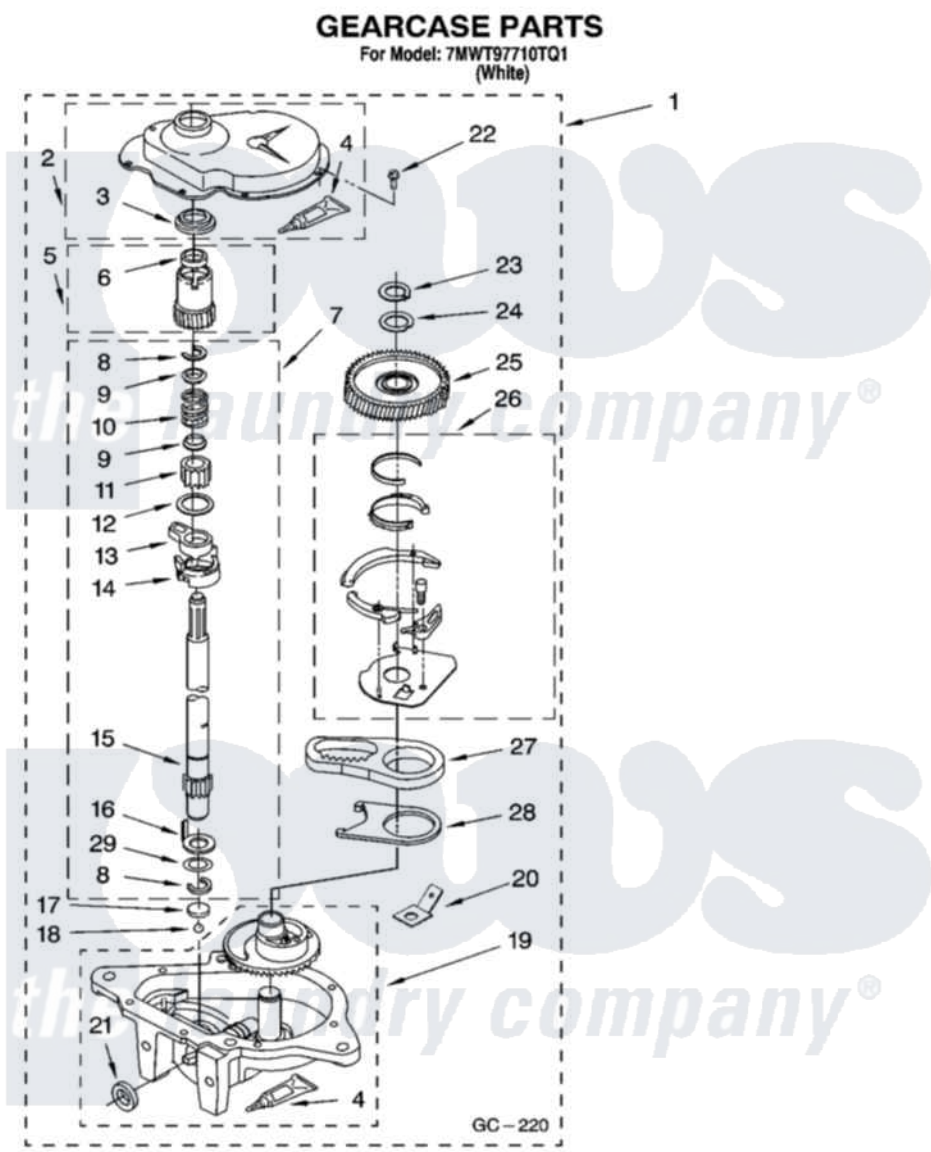

**Whirlpool 7MWT97710TQ1 08 - GEARCASE PARTS, OPTIONAL PARTS
(NOT INCLUDED)**

12

W10239514

Whirlpool Residential Whirlpool 7MWT97710TQ1 Washer Parts Parts Diagram 08 - GEARCASE PARTS, OPTIONAL PARTS (NOT INCLUDED)

Click on the part number to view part

Item	Original Part Number	Replaced By	Status	Part Description
1	8532118	3360629		Gearcase
2	285202			Cover, Gearcase
3	3349985			Seal, Gearcase Cover
4	285195			Sealer Sealer, Gasket
5	63320	285362		Gear and Pinion
6	356427			Seal, Spin Pinion
7	389387			Shaft, Agitator
8	90369		Not Available	Ring, Retaining (2)
9	62677			Retainer, Spring
10	62676			Spring, Agitator
11	63273	285509		Shaft, Agitator
12	62619			Washer, Agitator Gear
13	62580	285206		Cam-Agitator
14	62581	285206		Cam-Agitator
15	285509			Shaft, Agitator

16	62618		Washer, Cam Thrust
17	16018	285205	Bearing
18	85529	285205	Bearing
19	389230	285515	Gearcase
20	3949116	Not Available	BLOCK TAB, TERMINAL
21	285352		Seal Kit, Thrust Plug
22	3351614		Screw, Gearcase Cover Mounting
23	3362552	285765	Ring-Retrn
24	285735	285766	Washer Kit, Thrust
25	62570	285362	Gear and Pinon
26	388253	999516	Shelf-Glas
27	3349296	8546456	Rack, Connecting
28	62621		Actuator, Shift
29	388815		Washer, Intermediate 1 3976263 Miscellaneous Parts Bag 2 3976300 Washer, Inlet Hose 3 3366913 Clamp, Hose
	72017		Paint, Touch-Up
"	350938		Paint, Pressurized Spray B
"	350930		Paint, Pressurized Spray B
"	799344		Paint, Touch-Up)
"	BLANK	Not Available	OIL
"	350572		Oil
"	BLANK	Not Available	LUBRICANT
"	285208		Lubricant
"	BLANK	Not Available	SEALER
"	285195		Sealer Sealer, Gasket
"	BLANK	Not Available	ACCESSORY PARTS
"	367031		Water System Parts
"	280129	280129A	Break-Sphn
"	280130	280130A	Adapter
"	280131	40922	Hose