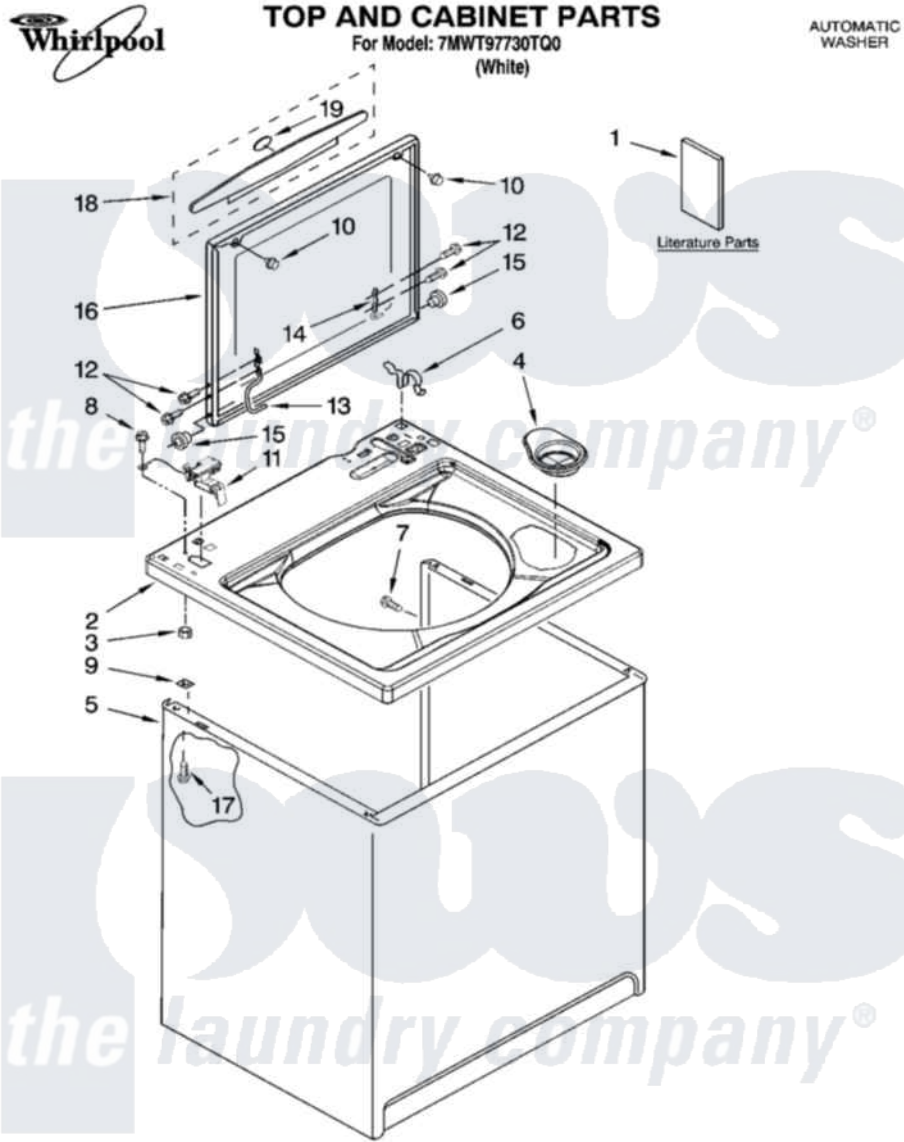

Whirlpool 7MWT97730TQ0 01 - TOP AND CABINET PARTS

8-07 Litho in U.S.A. (drd)

1

Part No. W10158437 Rev. A

Whirlpool [Residential Whirlpool 7MWT97730TQ0 Washer Parts](#) Parts Diagram 01 - TOP AND CABINET PARTS
 Click on the part number to view part

Item	Original Part Number	Replaced By	Status	Part Description
1	W10071230		Not Available	Installation Instructions
"	W10131552		Not Available	Feature Sheet
"	8539806		Not Available	Use & Care Guide
"	W10131563		Not Available	Energy Guide (Mexico)
"	W10150059		Not Available	Wiring Diagram
2	8566017			Top
3	8533959	680762		Nut
4	8566266			Dispenser, Bleach
5	63424			Cabinet
6	62780			Clip, Top And Cabinet And Rear Panel
7	3357011	308685		Side Trim)
8	3351614			Screw, Gearcase Cover Mounting
9	62750			Spacer, Cabinet To Top (4)
10	9724509			Bumper, Lid
11	8318084			Switch, Lid

12	W10119828		Screw, Lid Hinge Mounting
13	8559336	W10225136	Hinge 7 Pad Assembly
14	91770		Hinge, Lid
15	8319539		Bearing, Lid Hinge
16	8541777		Lid
17	3390631		Screw, 10-16 X 3/8
18	W10096873		Handle, Lid
19	3957286	Not Available	Insert, Handle