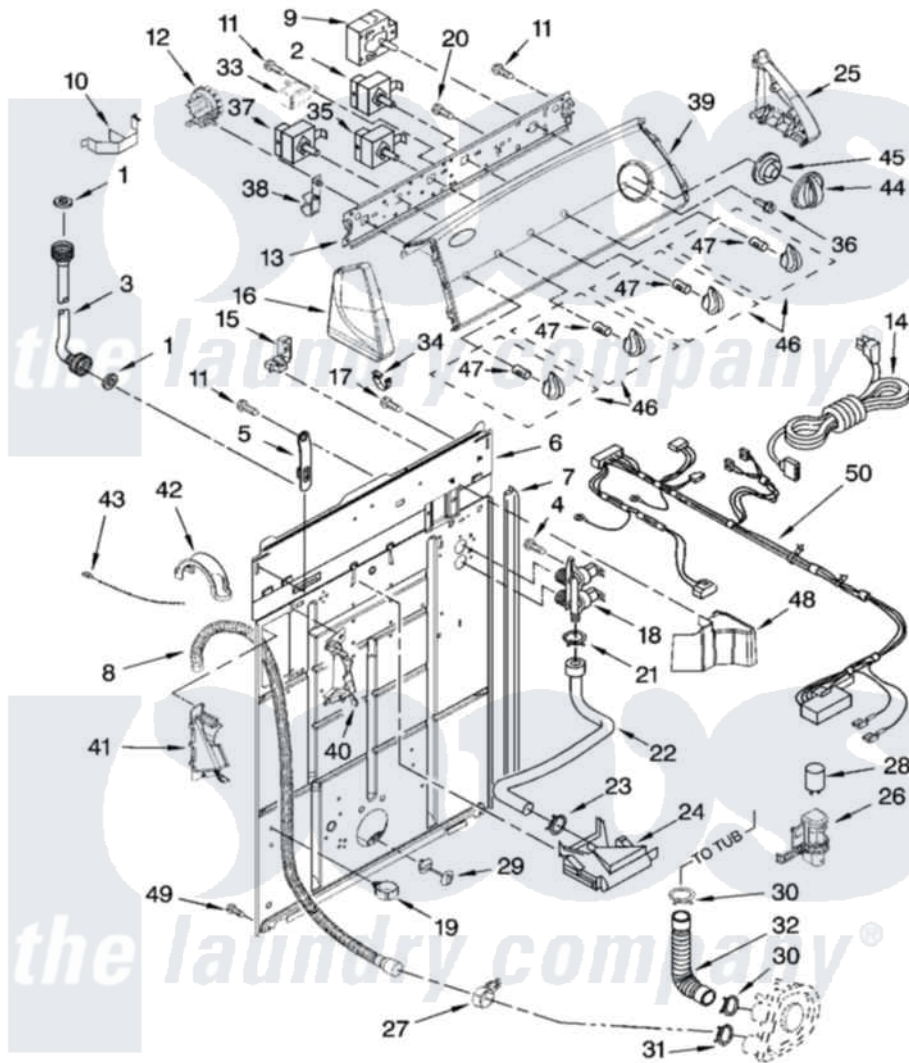

## CONTROLS AND REAR PANEL PARTS

For Model: 7MWT97730TQ0  
(White)

W10158437

3

Whirlpool [Residential Whirlpool 7MWT97730TQ0 Washer Parts](#) Parts Diagram 02 - CONTROLS AND REAR PANEL PARTS

[Click on the part number to view part](#)

Item	Original Part Number	Replaced By	Status	Part Description
1	3976300	<a href="#">16123</a>		Washer Inlet-Hose Miscellaneous Parts Must be Ordered Separately.
2	3949187	<a href="#">W10168262</a>		Switch, Rotary
3	8571377	<a href="#">89503</a>		Hose-Inlet
"	8571378	<a href="#">89503</a>		Hose-Inlet
4	<a href="#">9740848</a>			Screw, Mixing Valve Mounting
5	<a href="#">8568314</a>			Strap, Console
6	<a href="#">8318015</a>			Panel, Rear
7	<a href="#">62747</a>			Pad, Rear Panel
8	W10122138	<a href="#">W10096921</a>		Drain Hose Assembly
9	<a href="#">3951702</a>			Timer, Control
10	<a href="#">8055003</a>			Clip, Harness And Pressure Switch
11	<a href="#">90767</a>			Screw, 8A X 3/8 HeX Washer Head Tapping
12	8577842	<a href="#">W10339250</a>		Switch-WL