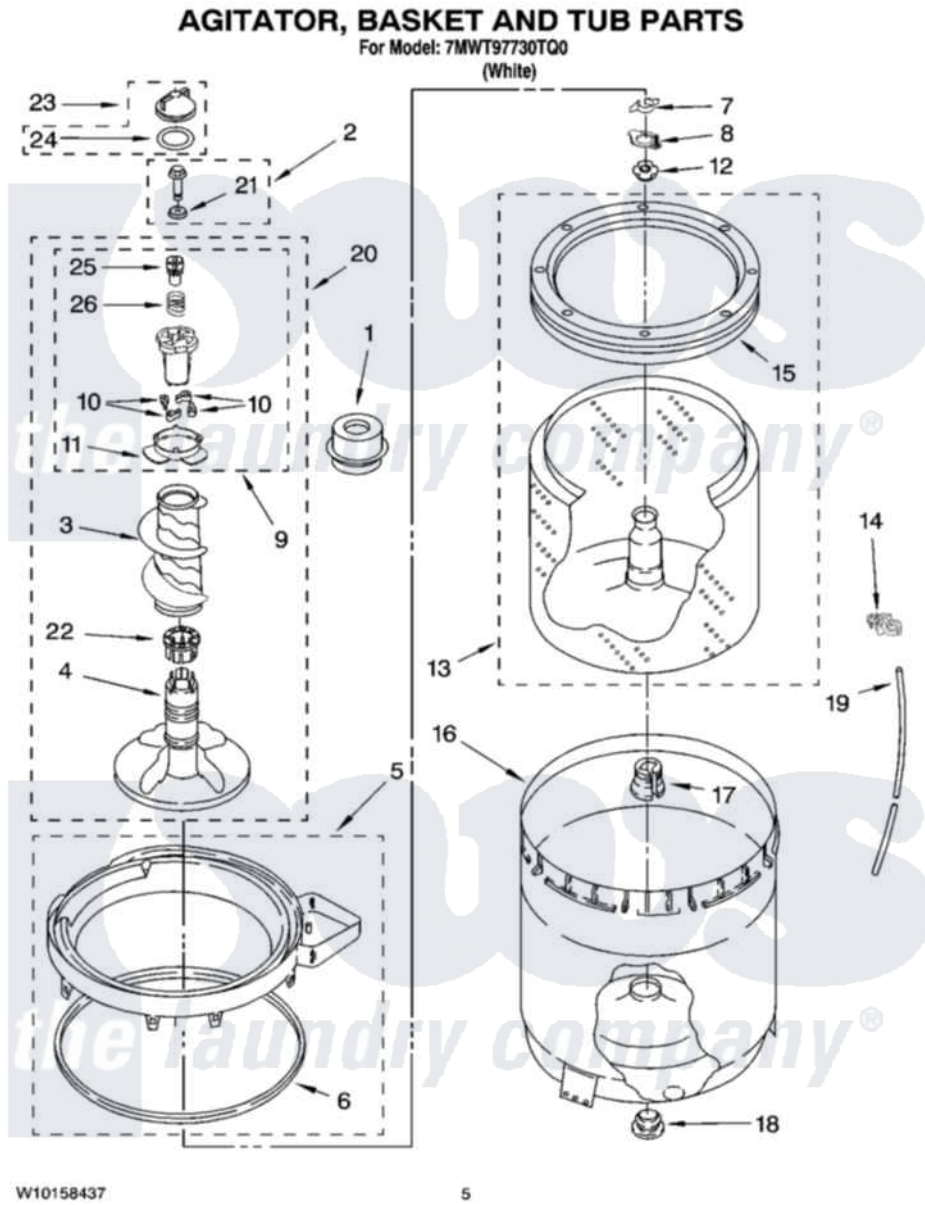

Whirlpool 7MWT97730TQ0 03 - AGITATOR, BASKET AND TUB PARTS

Whirlpool Residential Whirlpool 7MWT97730TQ0 Washer Parts Parts Diagram 03 - AGITATOR, BASKET AND TUB PARTS

[Click on the part number to view part](#)

Item	Original Part Number	Replaced By	Status	Part Description
1	8580006			Dispenser, Fabric Softener
2	358237			Screw And Washer
3	8054468			Auger, Agitator
4	8578209			Agitator, Complete Assembly
5	8528150	W10445870		Ring-Tub
6	3976308			Gasket, Tub Ring
7	3354845			Clip, Agitator
8	8543666			Washer, Agitator
9	8537434			Cam, Driven
10	3366877	80040		Dog-Agitator
11	8055141			Bearing-Driven Cam
12	21366			Nut, Spanner
13	8526016	W10389328		Clothes Container, Assembly
14	2219077			Clip, Pressure Switch Hose
15	8519788	387240		Ring, Balance
16	63849			Strain Relief, Power Cord

17	389140		Tub Block, Basket Drive
18	383727		Gasket, Centerpodt
19	3347780	353244	Hose, Pressure Switch
20	8578210		Agitator, Complete Assembly
21	3949550		Washer
22	8055228		Spacer, Thrust
23	3354733	W10074580	Cap, Barrier
24	3348855	W10072840	Fabric Softener
25	8533540		Retainer, Spring
26	8055140		Spring, Compression