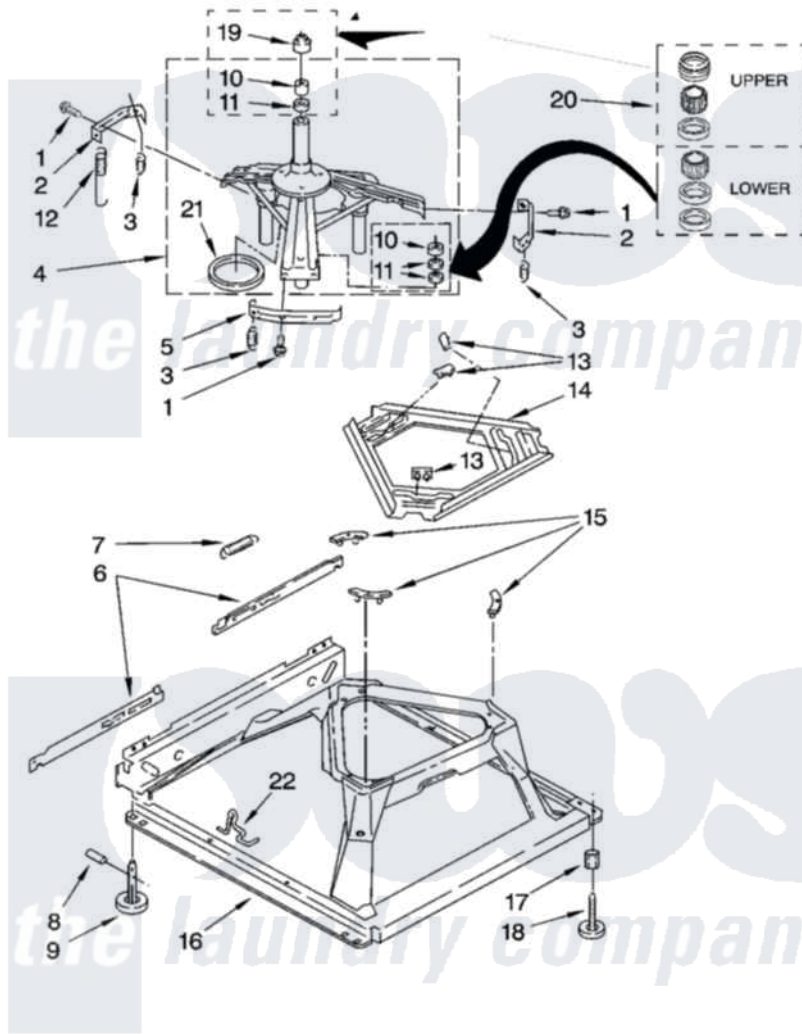

Whirlpool 7MWT97730TQ0 05 - MACHINE BASE PARTS

MACHINE BASE PARTS

For Model: 7MWT97730TQ0

(White)

8

W10158437

Whirlpool [Residential Whirlpool 7MWT97730TQ0 Washer Parts](#) Parts Diagram 05 - MACHINE BASE PARTS
 Click on the part number to view part

Item	Original Part Number	Replaced By	Status	Part Description
1	3400076			Screw, Bracket Mounting
2	64067			Bracket, Spring Outer
3	63907			Spring, Suspension
4	8575214	280184		Support
5	64065			Bracket, Spring Outer
6	63466			Link, Leveling Mechanism
7	62597	8316845		Spring
8	62837			Pin, Knurled
9	62596	285244		Feet-Leveling
10	8546455			Bearing, Centerpost
11	357409	359449		Seal, Agitator Shaft
12	388492	W10250667		Spring, Counterweight
13	62568	285219		Pad
14	3946509			Plate, Suspension
15	3363660	285744		Pad
16	3946512	285771		Base

17	3359452	Nut, Lock
18	W10001130	Foot, Leveling
19	8577376	Seal, Centerpost
20	285203	Centerpost Bearing Kit
21	63134	Ring, Sound Deadening
22	63806	W10145155 Retainer, Suspension Spring