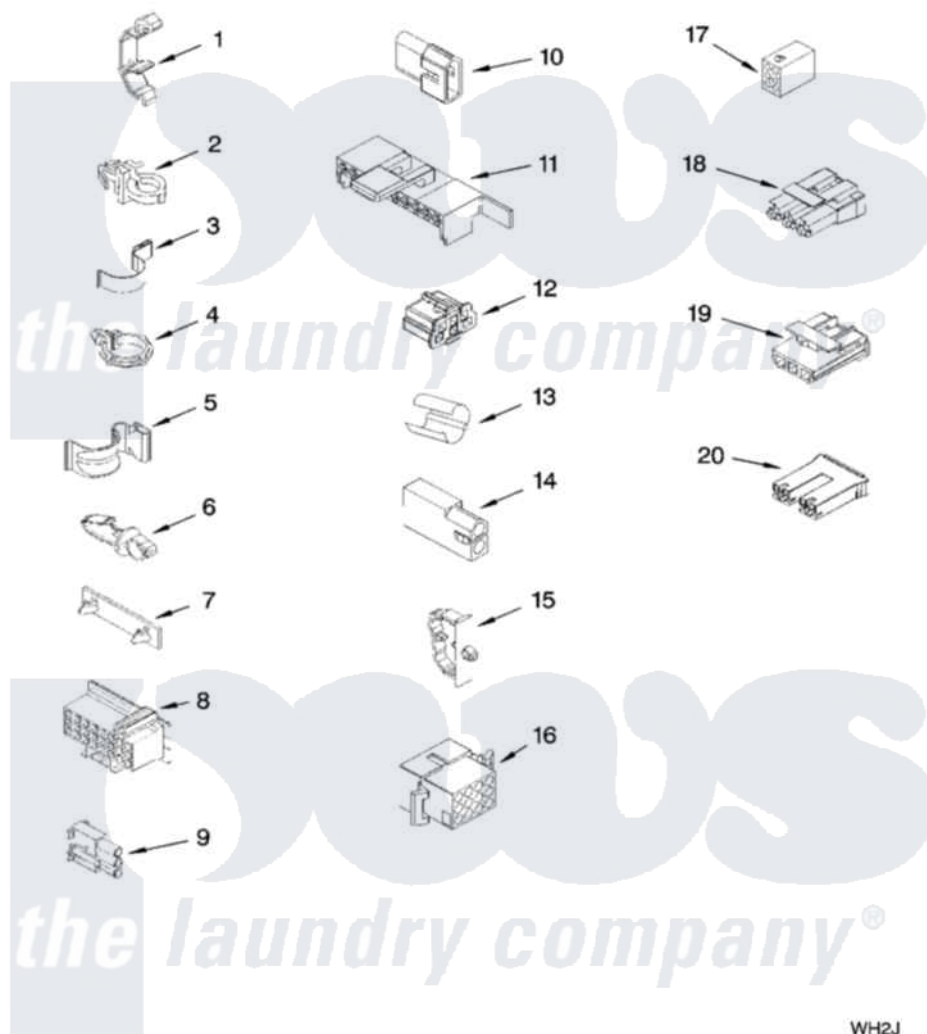

# Whirlpool 7MWT97730TQ0 06 - WIRING HARNESS PARTS

## WIRING HARNESS PARTS

For Model: 7MWT97730TQ0  
(White)

W10158437

9

WH2J

Whirlpool [Residential Whirlpool 7MWT97730TQ0 Washer Parts](#) Parts Diagram 06 - WIRING HARNESS PARTS

[Click on the part number to view part](#)

Item	Original Part Number	Replaced By	Status	Part Description
1	<a href="#">3349557</a>			Retainer, Harness
2	388498		Not Available	Clip, Harness
3	3347812	<a href="#">8528351</a>		Clip
4	3352501	<a href="#">8559320</a>		Restraint, Hose
5	<a href="#">90016</a>			Clip, Pressure Switch Hose
6	3390496	<a href="#">8281256</a>		Clip, Harness
7	<a href="#">389379</a>			Retainer, Side To Feature Panel
8	<a href="#">3948614</a>			Disconnect Block
"	<a href="#">352089</a>			Timer, Block Disconnect
9	<a href="#">62889</a>			Receptacle, Terminal
10	<a href="#">353424</a>			Plug, Terminal
11	<a href="#">62505</a>			Block, Disconnect
12	<a href="#">3347243</a>			Block, Disconnect
13	<a href="#">63523</a>			Harness, Protector
14	<a href="#">717252</a>			Receptacle, Terminal
15	<a href="#">3352944</a>			Clip, Harness

16	3390423		Not Available	Block, Disconnect (12-Way) (Timer) (Use Term. 94613)
17	3347730		Not Available	Receptacle, (6-Way) (Use Term. 94613)
18	3948617	<a href="#">2172937</a>		Connector
19	<a href="#">3360056</a>			Connector
20	<a href="#">3354925</a>			Block, Connector
"	<a href="#">3354926</a>			Block, Connector