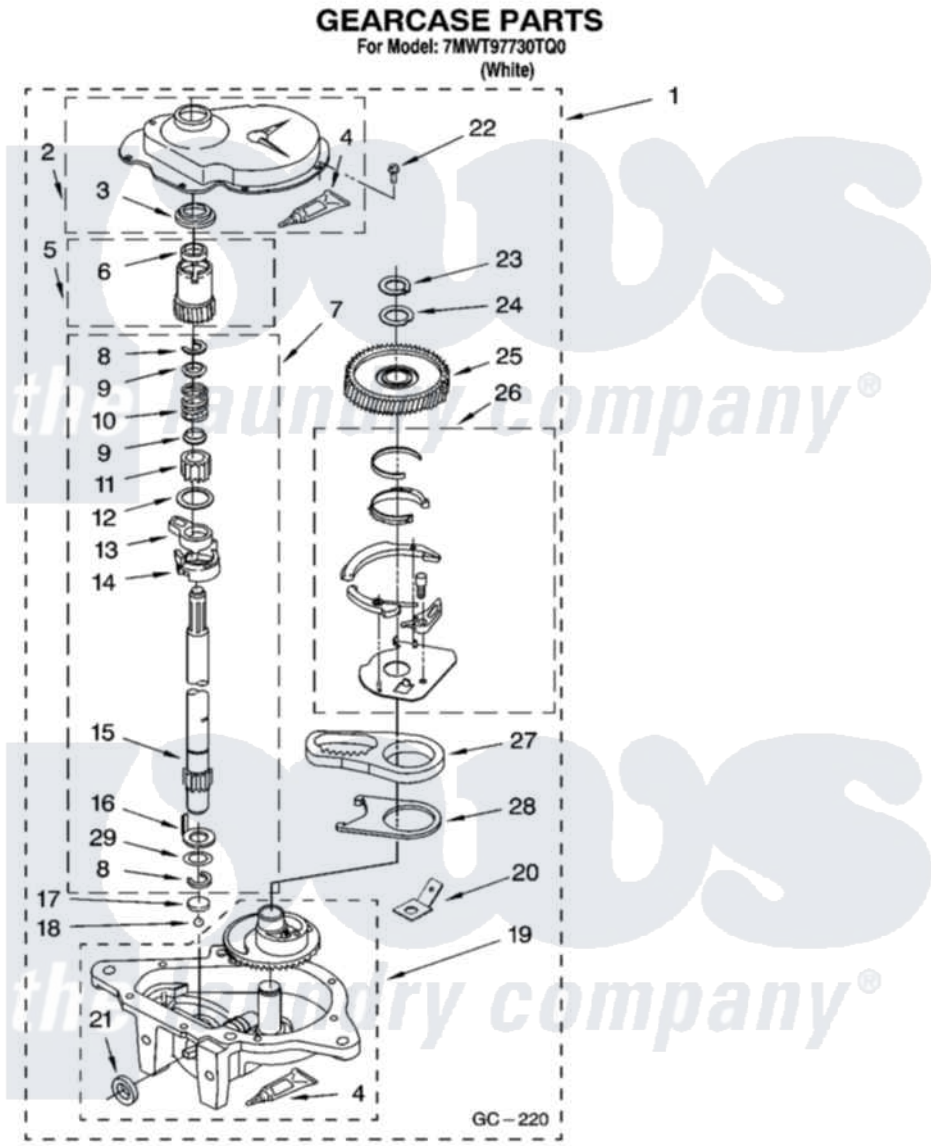

**Whirlpool 7MWT97730TQ0 08 - GEARCASE PARTS, OPTIONAL PARTS
(NOT INCLUDED)**

Whirlpool Residential Whirlpool 7MWT97730TQ0 Washer Parts Parts Diagram 08 - GEARCASE PARTS, OPTIONAL PARTS (NOT INCLUDED)
Click on the part number to view part

Item	Original Part Number	Replaced By	Status	Part Description
1	8532118	3360629		Gearcase
2	285202			Cover, Gearcase
3	3349985			Seal, Gearcase Cover
4	285195			Sealer Sealer, Gasket
5	63320	285362		Gear and Pinion
6	356427			Seal, Spin Pinion
7	389387			Shaft, Agitator
8	90369		Not Available	Ring, Retaining (2)
9	62677			Retainer, Spring
10	62676			Spring, Agitator
11	63273	285509		Shaft, Agitator
12	62619			Washer, Agitator Gear
13	62580	285206		Cam-Agitator
14	62581	285206		Cam-Agitator
15	285509			Shaft, Agitator

16	62618		Washer, Cam Thrust
17	16018	285205	Bearing
18	85529	285205	Bearing
19	389230	285515	Gearcase
20	3949116	Not Available	BLOCK TAB, TERMINAL
21	285352		Seal Kit, Thrust Plug
22	3351614		Screw, Gearcase Cover Mounting
23	3362552	285765	Ring-Retrn
24	285735	285766	Washer Kit, Thrust
25	62570	285362	Gear and Pinon
26	388253	999516	Shelf-Glas
27	3349296	8546456	Rack, Connecting
28	62621		Actuator, Shift
29	388815		Washer, Intermediate 1 3976263 Miscellaneous Parts Bag 2 3976300 Washer, Inlet Hose 3 3366913 Clamp, Hose
	72017		Paint, Touch-Up
"	350938		Paint, Pressurized Spray B
"	350930		Paint, Pressurized Spray B
"	799344		Paint, Touch-Up)
"	BLANK	Not Available	OIL
"	350572		Oil
"	BLANK	Not Available	LUBRICANT
"	285208		Lubricant
"	BLANK	Not Available	SEALER
"	285195		Sealer Sealer, Gasket
"	BLANK	Not Available	ACCESSORY PARTS
"	367031		Water System Parts
"	280129	280129A	Break-Sphn
"	280130	280130A	Adapter
"	280131	40922	Hose