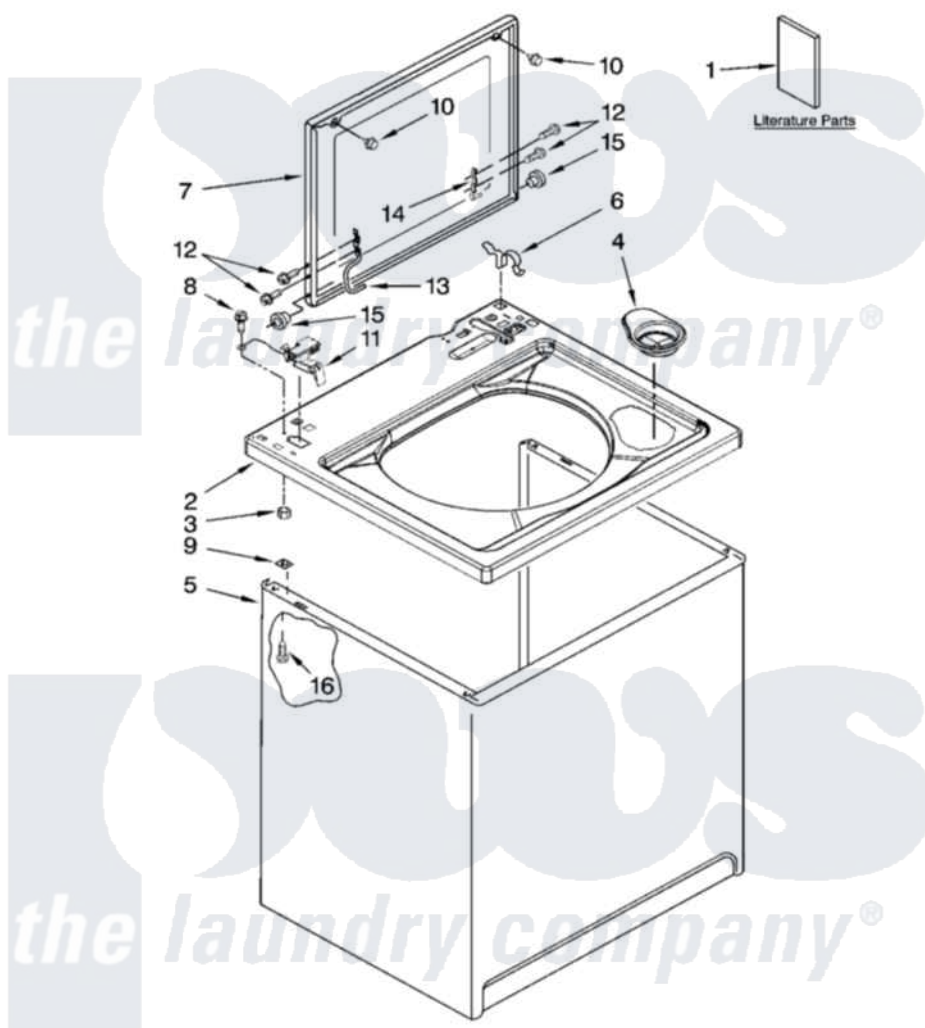

Whirlpool 7MWT97730TQ1 01 - TOP AND CABINET PARTS

TOP AND CABINET PARTS

For Model: 7MWT97730TQ1
(White)

AUTOMATIC
WASHER

12-08 Litho in U.S.A. (drd) (eeb)

1

Part No. W10247191 Rev. A

Whirlpool [Residential Whirlpool 7MWT97730TQ1 Washer Parts](#) Parts Diagram 01 - TOP AND CABINET PARTS
Click on the part number to view part

Item	Original Part Number	Replaced By	Status	Part Description
1	W10155455		Not Available	Installation Instructions
"	W10131552		Not Available	Feature Sheet
"	W10213638		Not Available	Use & Care Guide
"	W10131563		Not Available	Energy Guide (Mexico)
"	W10224331		Not Available	Wiring Diagram
2	8566017			Top
3	8533959	680762		Nut
4	8566266			Dispenser, Bleach
5	63424			Cabinet
6	62780			Clip, Top And Cabinet And Rear Panel
7	W10171313	W10193861		Lid
8	3351614			Screw, Gearcase Cover Mounting
9	62750			Spacer, Cabinet To Top (4)
10	9724509			Bumper, Lid
11	8318084			Switch, Lid

12	W10119828	Screw, Lid Hinge Mounting
13	W10225136	Hinge 7 Pad Assembly
14	91770	Hinge, Lid
15	8319539	Bearing, Lid Hinge
16	3390631	Screw, 10-16 X 3/8