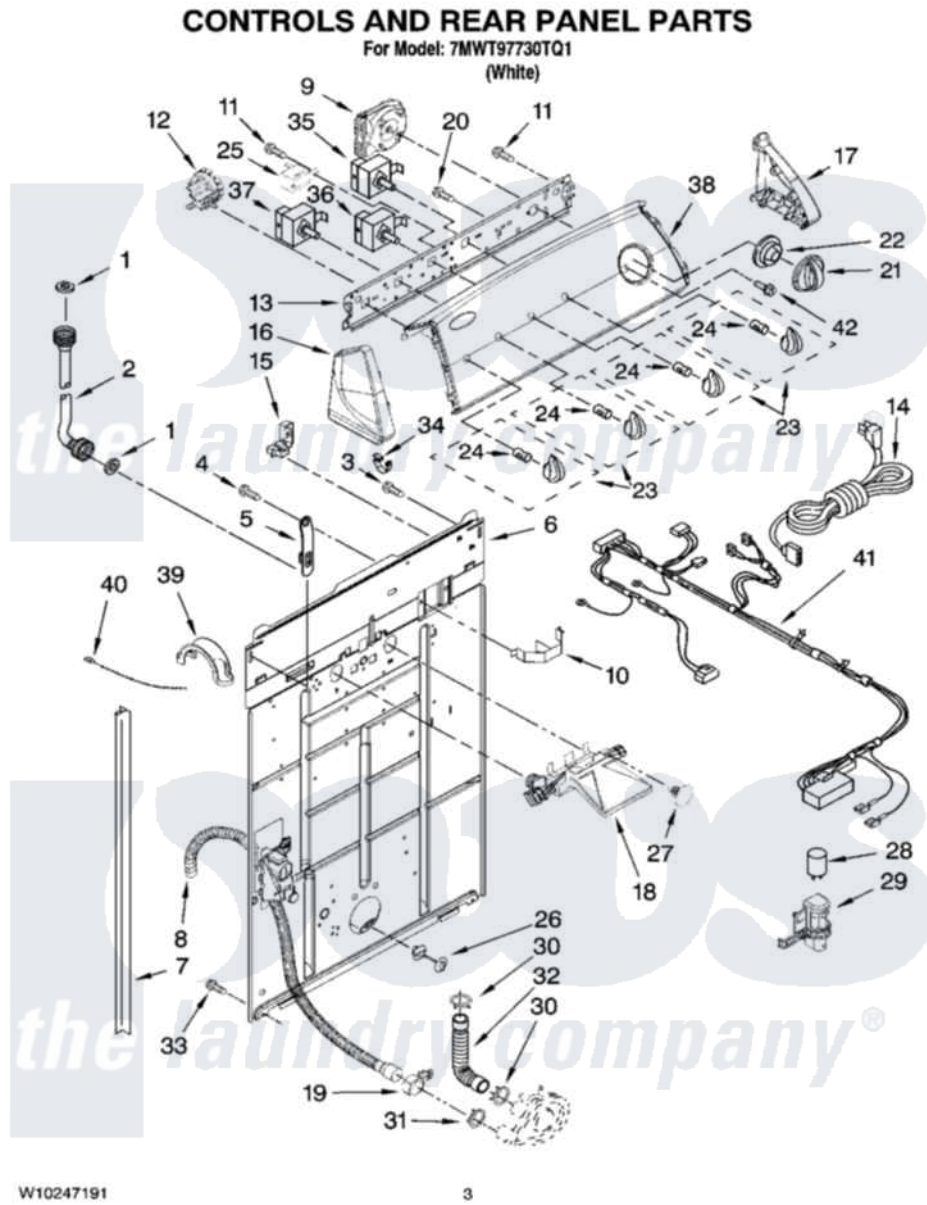

# Whirlpool 7MWT97730TQ1 02 - CONTROLS AND REAR PANEL PARTS

Whirlpool [Residential Whirlpool 7MWT97730TQ1 Washer Parts](#) Parts Diagram 02 - CONTROLS AND REAR PANEL PARTS

[Click on the part number to view part](#)

Item	Original Part Number	Replaced By	Status	Part Description
1	W10242307	<a href="#">16123</a>		Washer Inlet-Hose Miscellaneous Parts Must be Ordered Separately.
2	W10194210	<a href="#">89503</a>		Hose-Inlet
"	W10196191	<a href="#">89503</a>		Hose-Inlet
3	<a href="#">3351614</a>			Screw, Gearcase Cover Mounting
4	<a href="#">9740848</a>			Screw, Mixing Valve Mounting
5	<a href="#">8568314</a>			Strap, Console
6	<a href="#">W10194450</a>			Panel, Rear
7	<a href="#">62747</a>			Pad, Rear Panel
8	<a href="#">W10189267</a>			Drain Hose Assembly
9	<a href="#">8577356</a>			Timer, Control
10	<a href="#">8055003</a>			Clip, Harness And Pressure Switch
11	<a href="#">90767</a>			Screw, 8A X 3/8 HeX Washer Head Tapping
12	8577842	<a href="#">W10339250</a>		Switch-WL