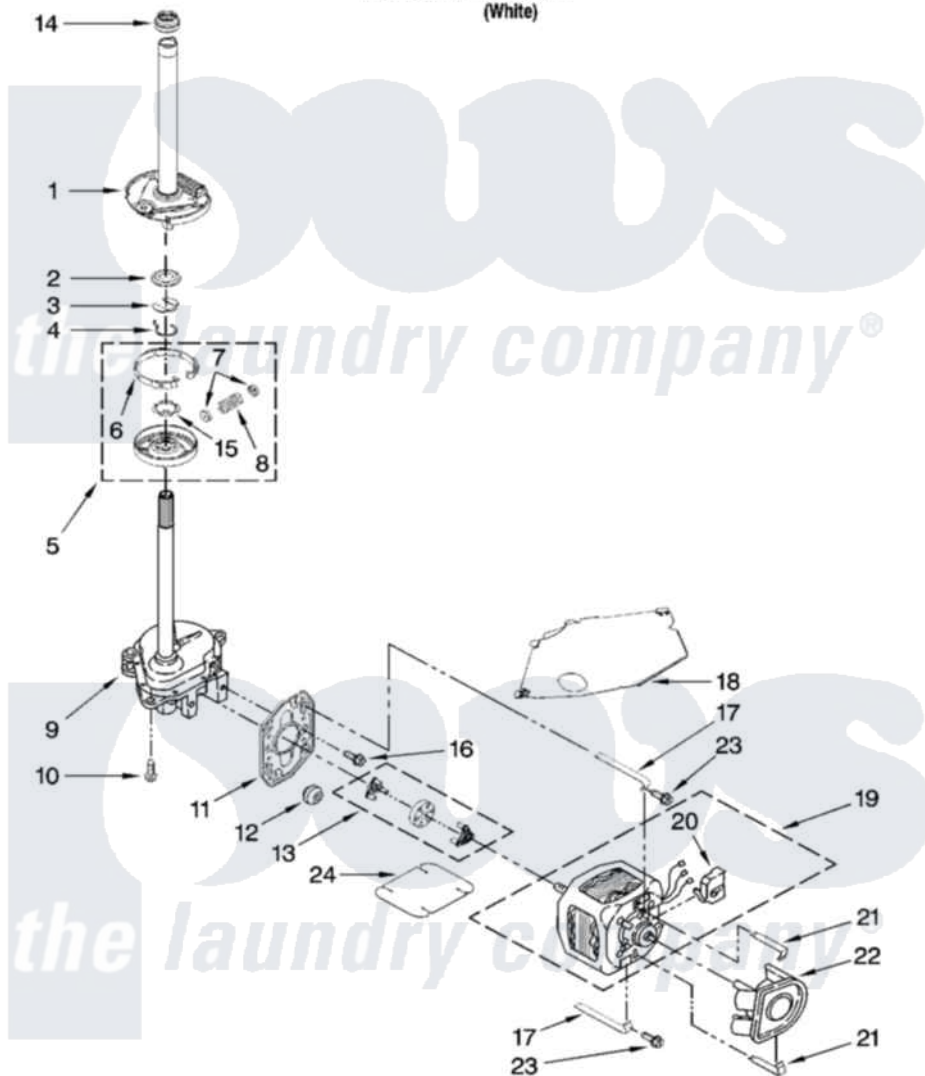

# Whirlpool 7MWT97730TQ1 04 - BRAKE, CLUTCH, GEARCASE, MOTOR AND PUMP PARTS

## BRAKE, CLUTCH, GEARCASE, MOTOR AND PUMP PARTS

For Model: 7MWT97730TQ1  
(White)

W10247191

7

Whirlpool [Residential Whirlpool 7MWT97730TQ1 Washer Parts](#) Parts Diagram 04 - BRAKE, CLUTCH, GEARCASE, MOTOR AND PUMP PARTS

[Click on the part number to view part](#)

Item	Original Part Number	Replaced By	Status	Part Description
1	388952	<a href="#">285792</a>		Basketdrive
2	<a href="#">63292</a>			Washer, Spin Tube Thrust
3	62697	<a href="#">W10080230</a>		Ring, Spin Tube Support
4	63283	<a href="#">285353</a>		Ring
5	3951311	<a href="#">285785</a>		Clutch
6	3951308	<a href="#">285790</a>		Lining
7	<a href="#">62646</a>			Cap, Clutch Spring
8	<a href="#">3946792</a>			Spring And Damper Assembly
9	8532118	<a href="#">3360629</a>		Gearcase
10	3357334	<a href="#">3400516</a>		Screw Anti-Rattle
11	<a href="#">62611</a>			Plate, Motor Mount To Gearcase
12	<a href="#">62691</a>			Grommet, Motor
13	3364003	<a href="#">285753A</a>		Coupling
14	<a href="#">8577374</a>			Seal, Centerpost

15	<a href="#">3355454</a>		Clip, Main Drive
16	<a href="#">3400516</a>		Screw Anti-Rattle
17	<a href="#">W10086010</a>		Retainer, Motor
18	<a href="#">3362089</a>		Shield, Tub To Motor
19	8528157	<a href="#">661600</a>	Motor, Main Drive
20	<a href="#">3952056</a>		Switch, Main Drive Motor
21	<a href="#">8546127</a>		Retainer, Pump
22	<a href="#">3363394</a>		Pump
23	3387485	<a href="#">273556</a>	Screw, 10-16 X 5/8
24	<a href="#">3946532</a>		Shield, Motor