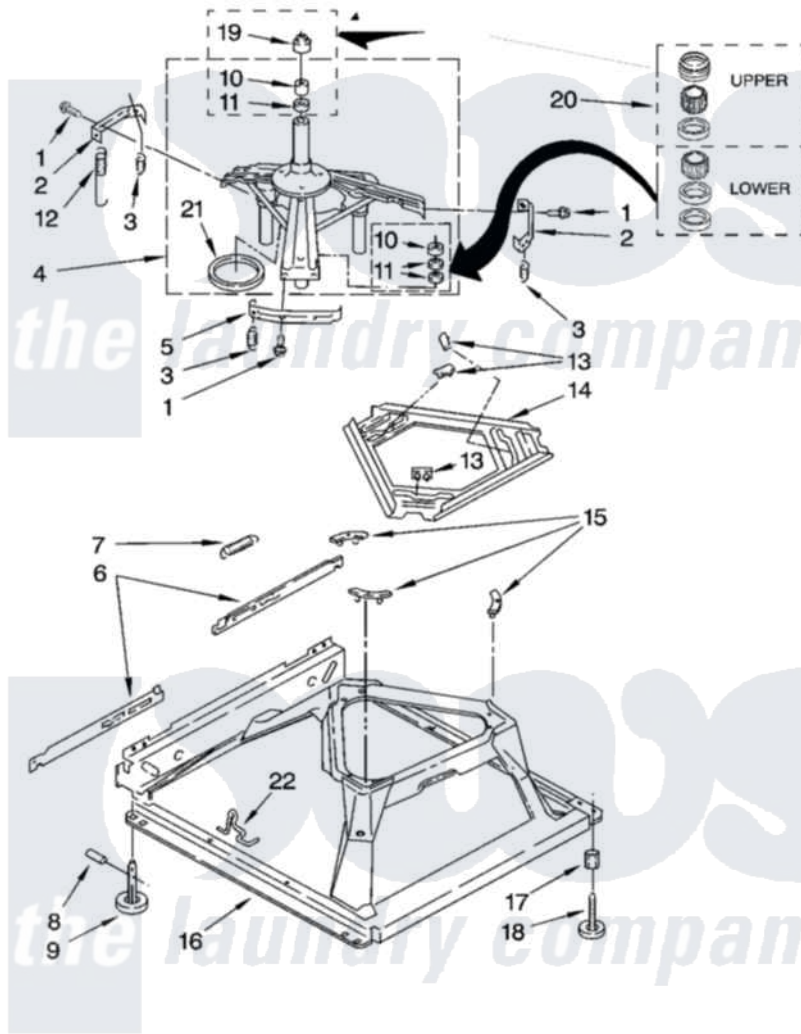

Whirlpool 7MWT97730TQ1 05 - MACHINE BASE PARTS

MACHINE BASE PARTS

For Model: 7MWT97730TQ1
(White)

8

W10247191

Whirlpool [Residential Whirlpool 7MWT97730TQ1 Washer Parts](#) Parts Diagram 05 - MACHINE BASE PARTS
Click on the part number to view part

| Item | Original Part Number | Replaced By | Status | Part Description |
|------|-------------------------|---------------------------|--------|--------------------------|
| 1 | 3400076 | | | Screw, Bracket Mounting |
| 2 | 64067 | | | Bracket, Spring Outer |
| 3 | 63907 | | | Spring, Suspension |
| 4 | 8575214 | 280184 | | Support |
| 5 | 64065 | | | Bracket, Spring Outer |
| 6 | 63466 | | | Link, Leveling Mechanism |
| 7 | 62597 | 8316845 | | Spring |
| 8 | 62837 | | | Pin, Knurled |
| 9 | 62596 | 285244 | | Feet-Leveling |
| 10 | 8546455 | | | Bearing, Centerpost |
| 11 | 357409 | 359449 | | Seal, Agitator Shaft |
| 12 | 388492 | W10250667 | | Spring, Counterweight |
| 13 | 62568 | 285219 | | Pad |
| 14 | 3946509 | | | Plate, Suspension |
| 15 | 3363660 | 285744 | | Pad |
| 16 | 3946512 | 285771 | | Base |

| | | |
|----|---------------------------|-----------------------------|
| 17 | 3359452 | Nut, Lock |
| 18 | W10001130 | Foot, Leveling |
| 19 | 8577376 | Seal, Centerpost |
| 20 | 285203 | Centerpost Bearing Kit |
| 21 | 63134 | Ring, Sound Deadening |
| 22 | W10145155 | Retainer, Suspension Spring |