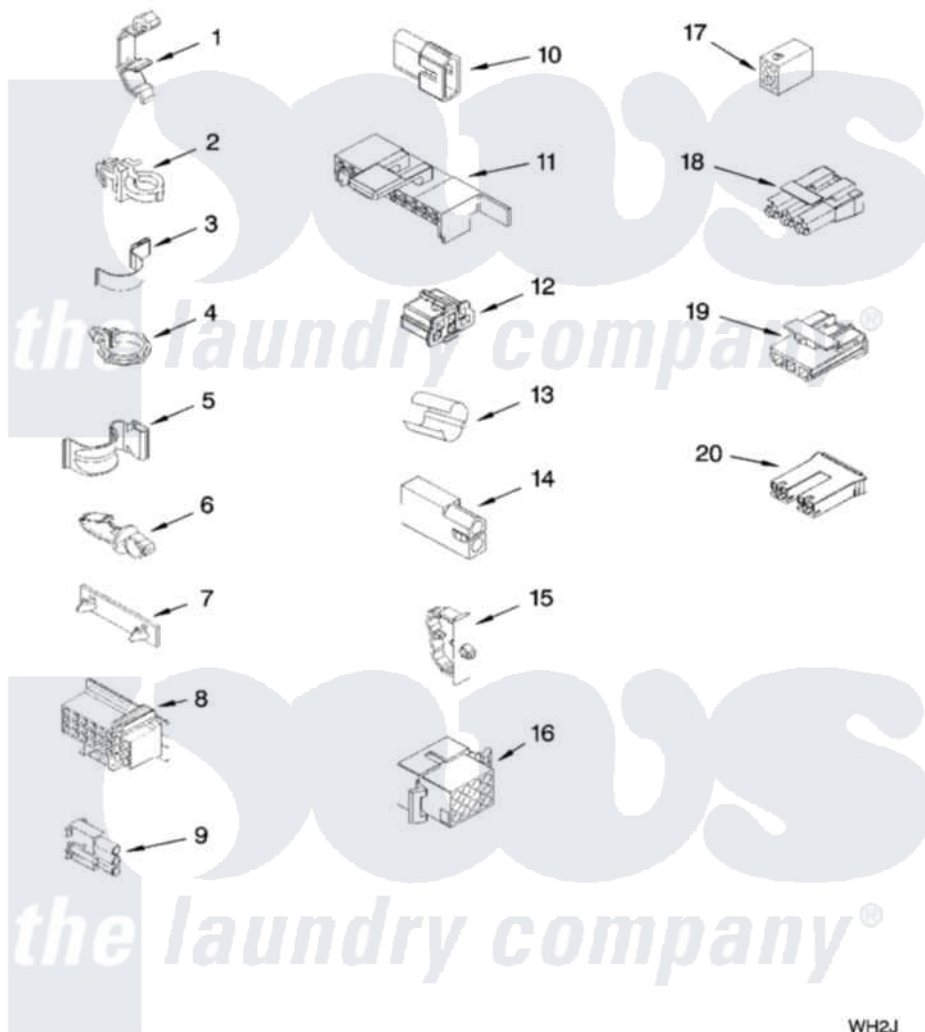

# Whirlpool 7MWT97730TQ1 06 - WIRING HARNESS PARTS

## WIRING HARNESS PARTS

For Model: 7MWT97730TQ1  
(White)

W10247191

9

WH2J

Whirlpool [Residential Whirlpool 7MWT97730TQ1 Washer Parts](#) Parts Diagram 06 - WIRING HARNESS PARTS

[Click on the part number to view part](#)

Item	Original Part Number	Replaced By	Status	Part Description
1	<a href="#">3349557</a>			Retainer, Harness
2	388498		Not Available	Clip, Harness
3	3347812	<a href="#">8528351</a>		Clip
4	3352501	<a href="#">8559320</a>		Restraint, Hose
5	<a href="#">90016</a>			Clip, Pressure Switch Hose
6	3390496	<a href="#">8281256</a>		Clip, Harness
7	<a href="#">389379</a>			Retainer, Side To Feature Panel
8	<a href="#">3948614</a>			Disconnect Block
"	<a href="#">352089</a>			Timer, Block Disconnect
9	<a href="#">62889</a>			Receptacle, Terminal
10	<a href="#">353424</a>			Plug, Terminal
11	<a href="#">62505</a>			Block, Disconnect
12	<a href="#">3347243</a>			Block, Disconnect
13	<a href="#">63523</a>			Harness, Protector
14	<a href="#">717252</a>			Receptacle, Terminal
15	<a href="#">3352944</a>			Clip, Harness

16	3390423		Not Available	Block, Disconnect (12-Way) (Timer) (Use Term. 94613)
17	3347730		Not Available	Receptacle, (6-Way) (Use Term. 94613)
18	3948617	<a href="#">2172937</a>		Connector
19	<a href="#">3360056</a>			Connector
20	<a href="#">3354925</a>			Block, Connector
"	<a href="#">3354926</a>			Block, Connector